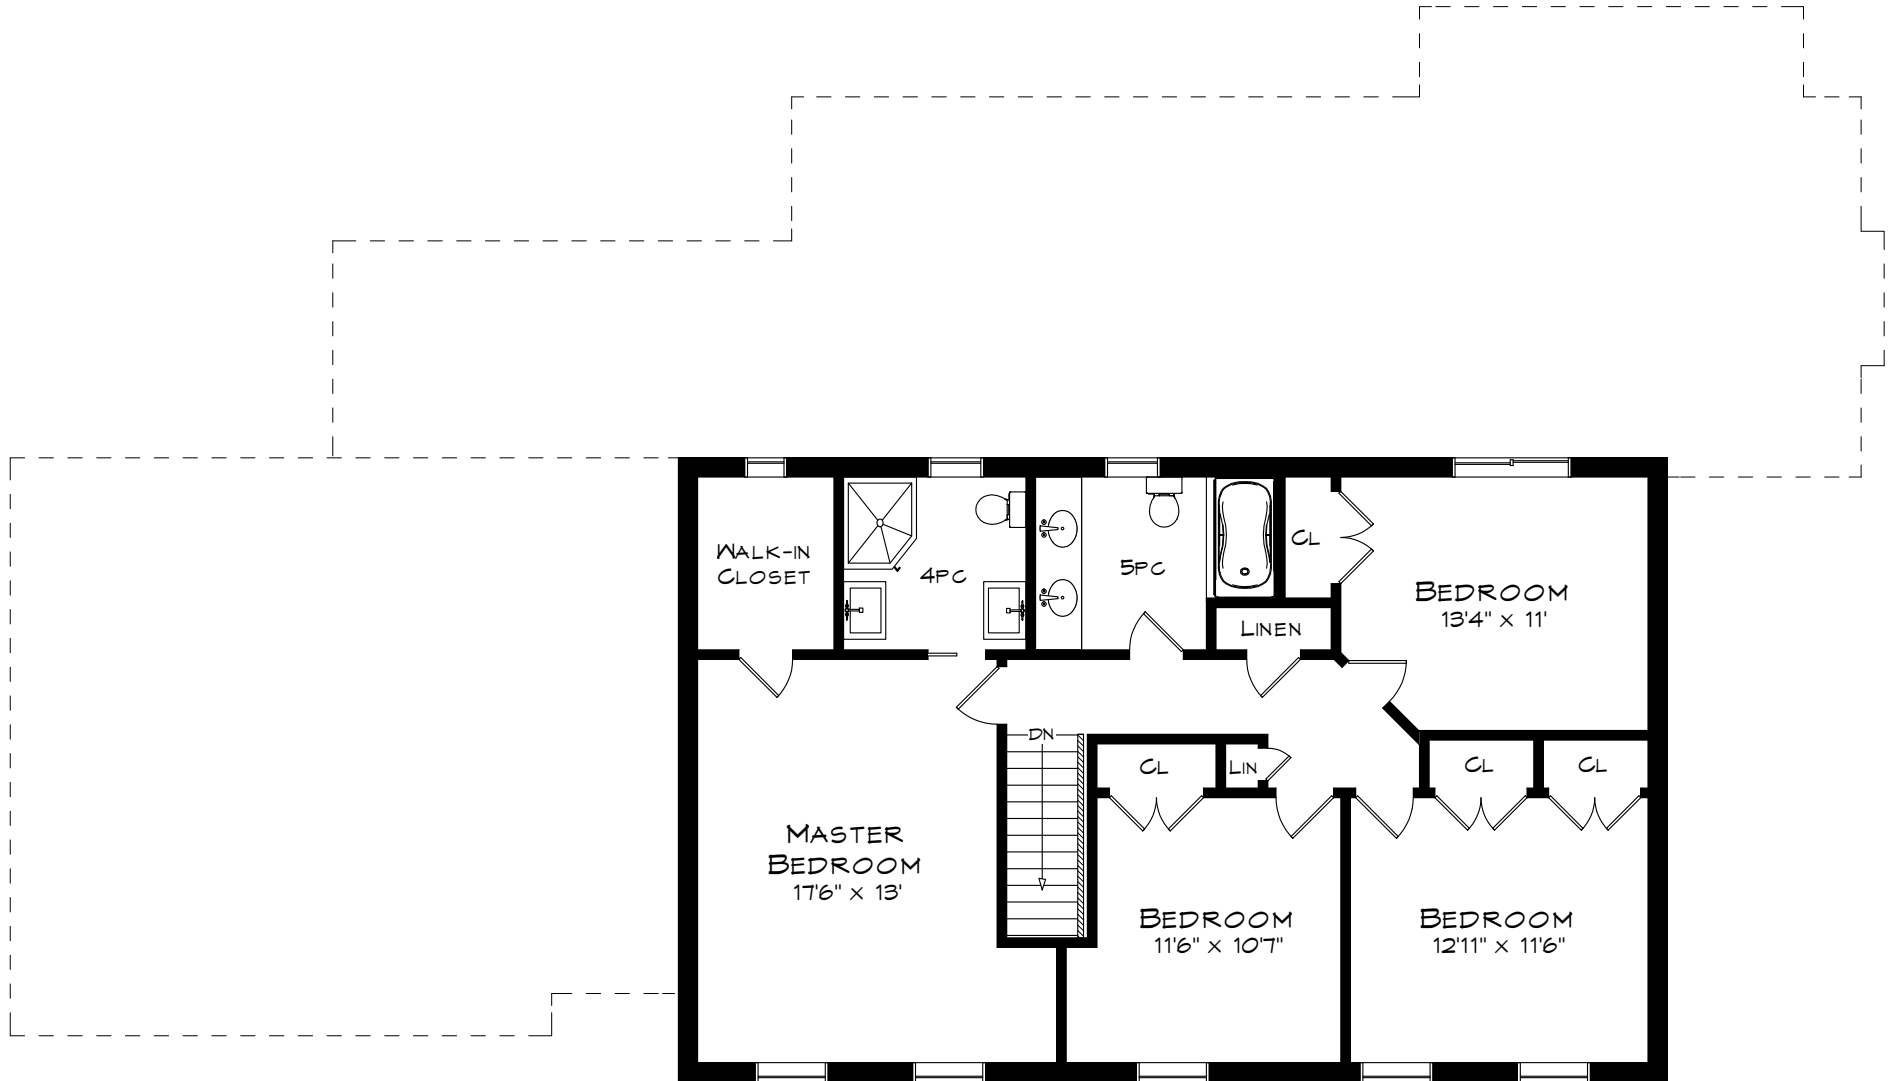

517 MACDONALD ROAD

TOTAL SQUARE FOOTAGE
5,521 SQ.FT.

GARAGE
697 SQUARE FEET

MAIN LEVEL
2,180 SQUARE FEET

Measurements may not be 100% accurate
and should be used as a guideline only.
March - 2017

517 MACDONALD ROAD

UPPER LEVEL
1,161 SQUARE FEET

Measurements may not be 100% accurate
and should be used as a guideline only.
March - 2017

517 MACDONALD ROAD

LOWER LEVEL
2,180 SQUARE FEET

Measurements may not be 100% accurate
and should be used as a guideline only.
March - 2017