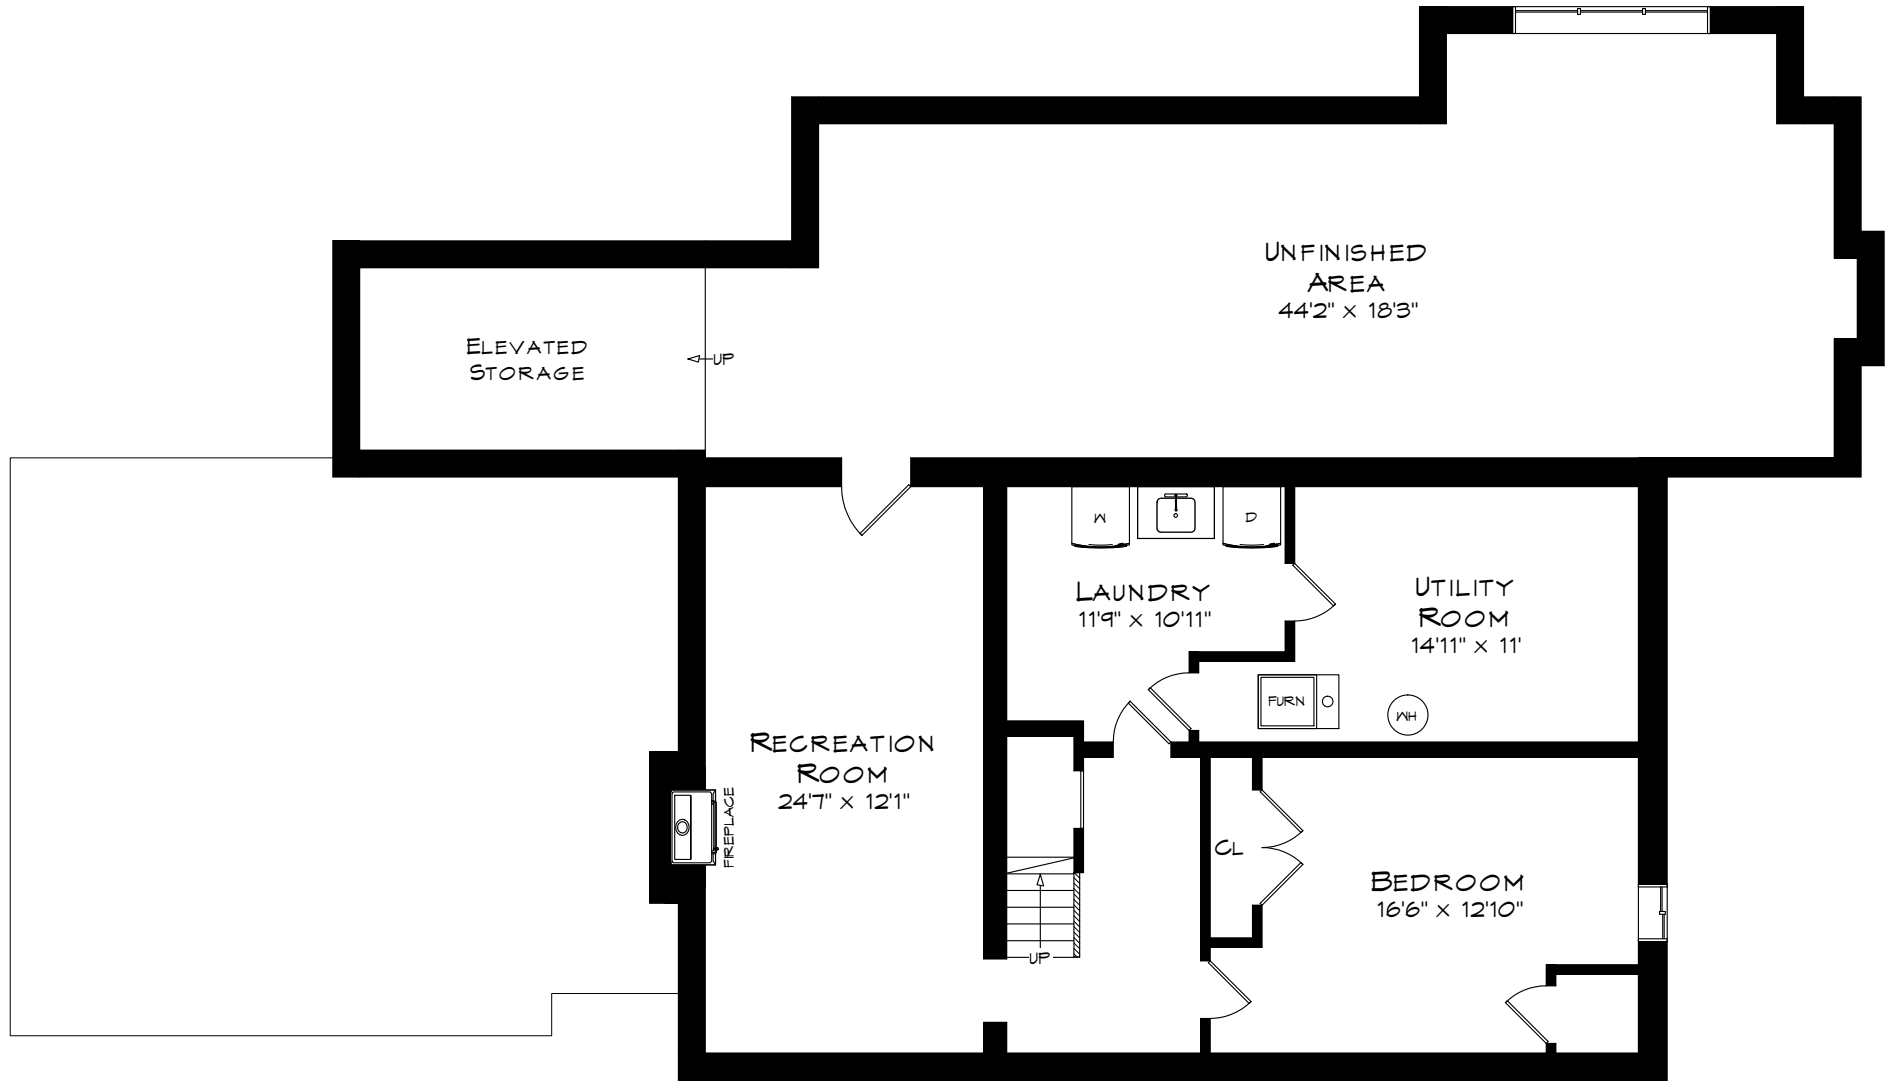

517 MACDONALD ROAD

TOTAL SQUARE FOOTAGE
5,521 SQ.FT.

GARAGE
697 SQUARE FEET

MAIN LEVEL
2,180 SQUARE FEET

Measurements may not be 100% accurate
and should be used as a guideline only.
March - 2017

517 MACDONALD ROAD

UPPER LEVEL
1,161 SQUARE FEET

Measurements may not be 100% accurate
and should be used as a guideline only.
March - 2017

517 MACDONALD ROAD

LOWER LEVEL
2,180 SQUARE FEET

Measurements may not be 100% accurate
and should be used as a guideline only.
March - 2017