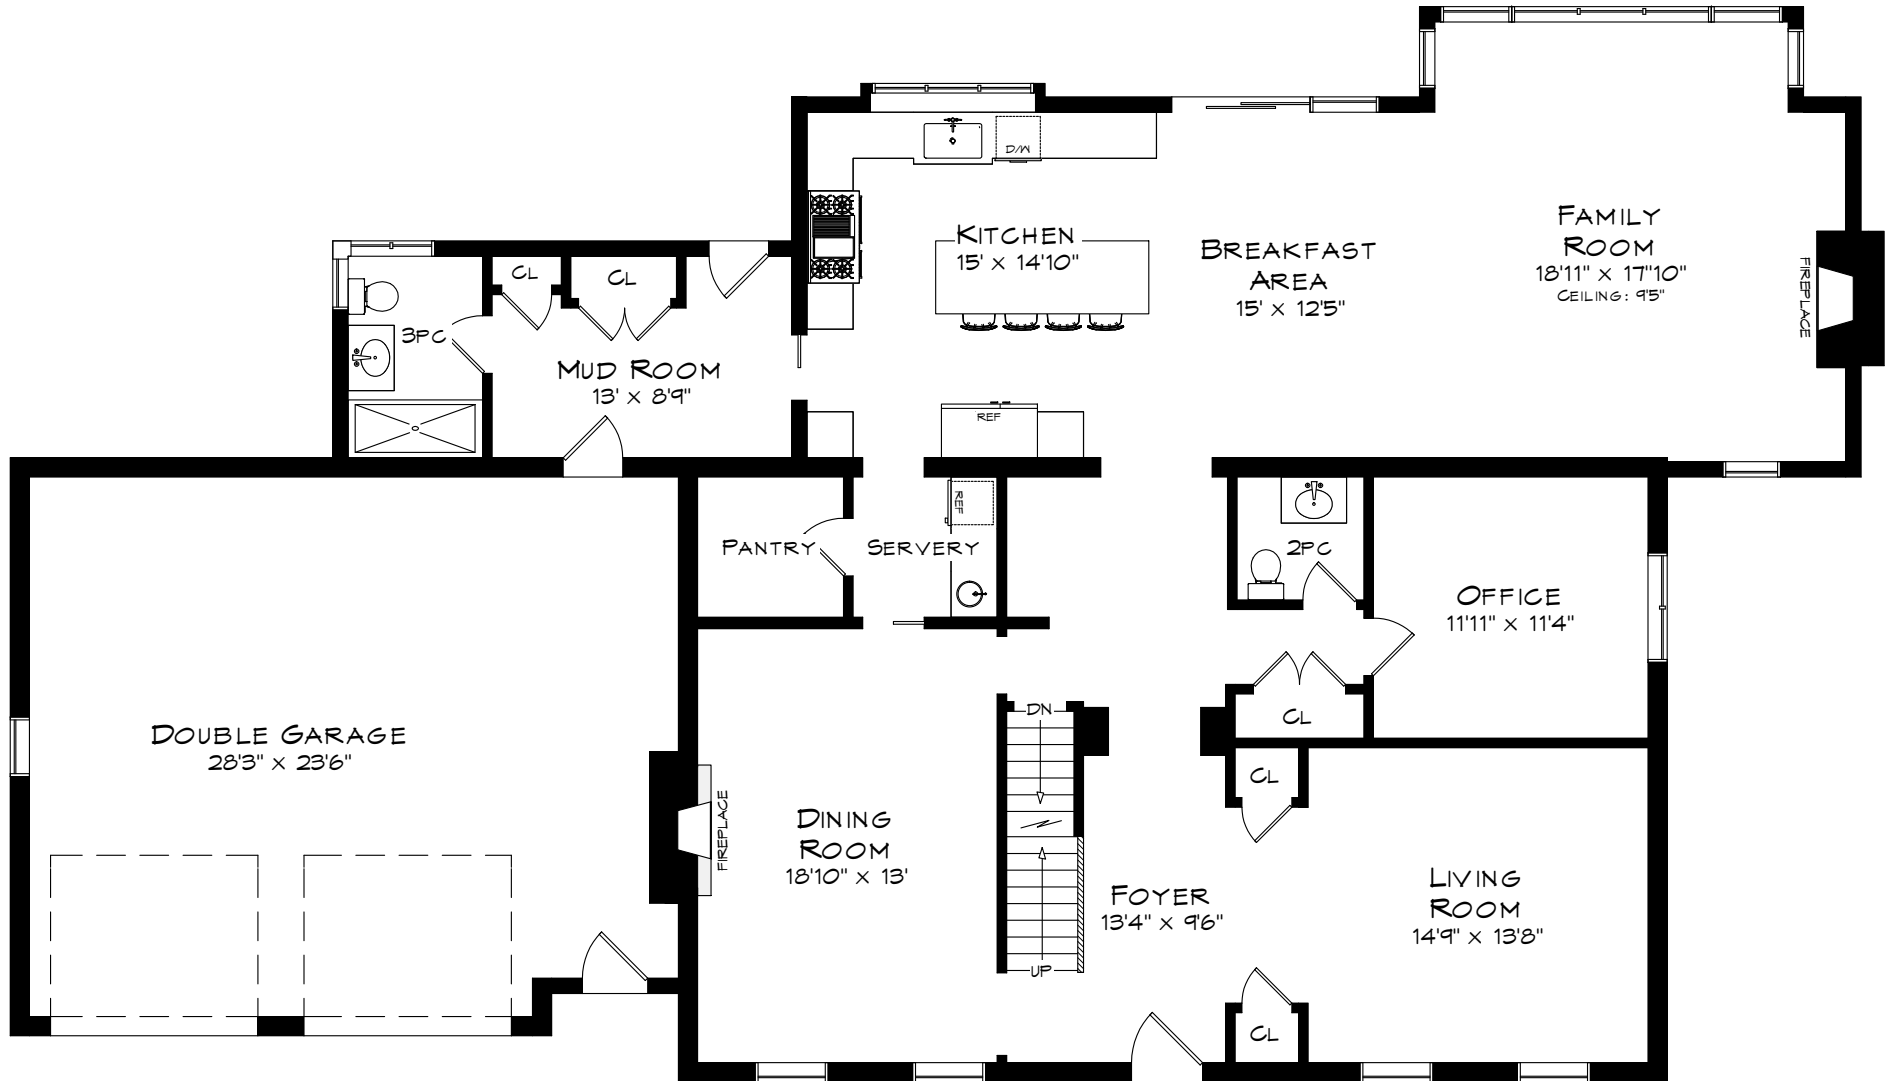

517 MACDONALD ROAD

TOTAL SQUARE FOOTAGE
5,521 SQ.FT.

GARAGE
697 SQUARE FEET

MAIN LEVEL
2,180 SQUARE FEET

Measurements may not be 100% accurate
and should be used as a guideline only.
March - 2017

517 MACDONALD ROAD

UPPER LEVEL
1,161 SQUARE FEET

Measurements may not be 100% accurate
and should be used as a guideline only.
March - 2017

517 MACDONALD ROAD

LOWER LEVEL
2,180 SQUARE FEET

Measurements may not be 100% accurate
and should be used as a guideline only.
March - 2017