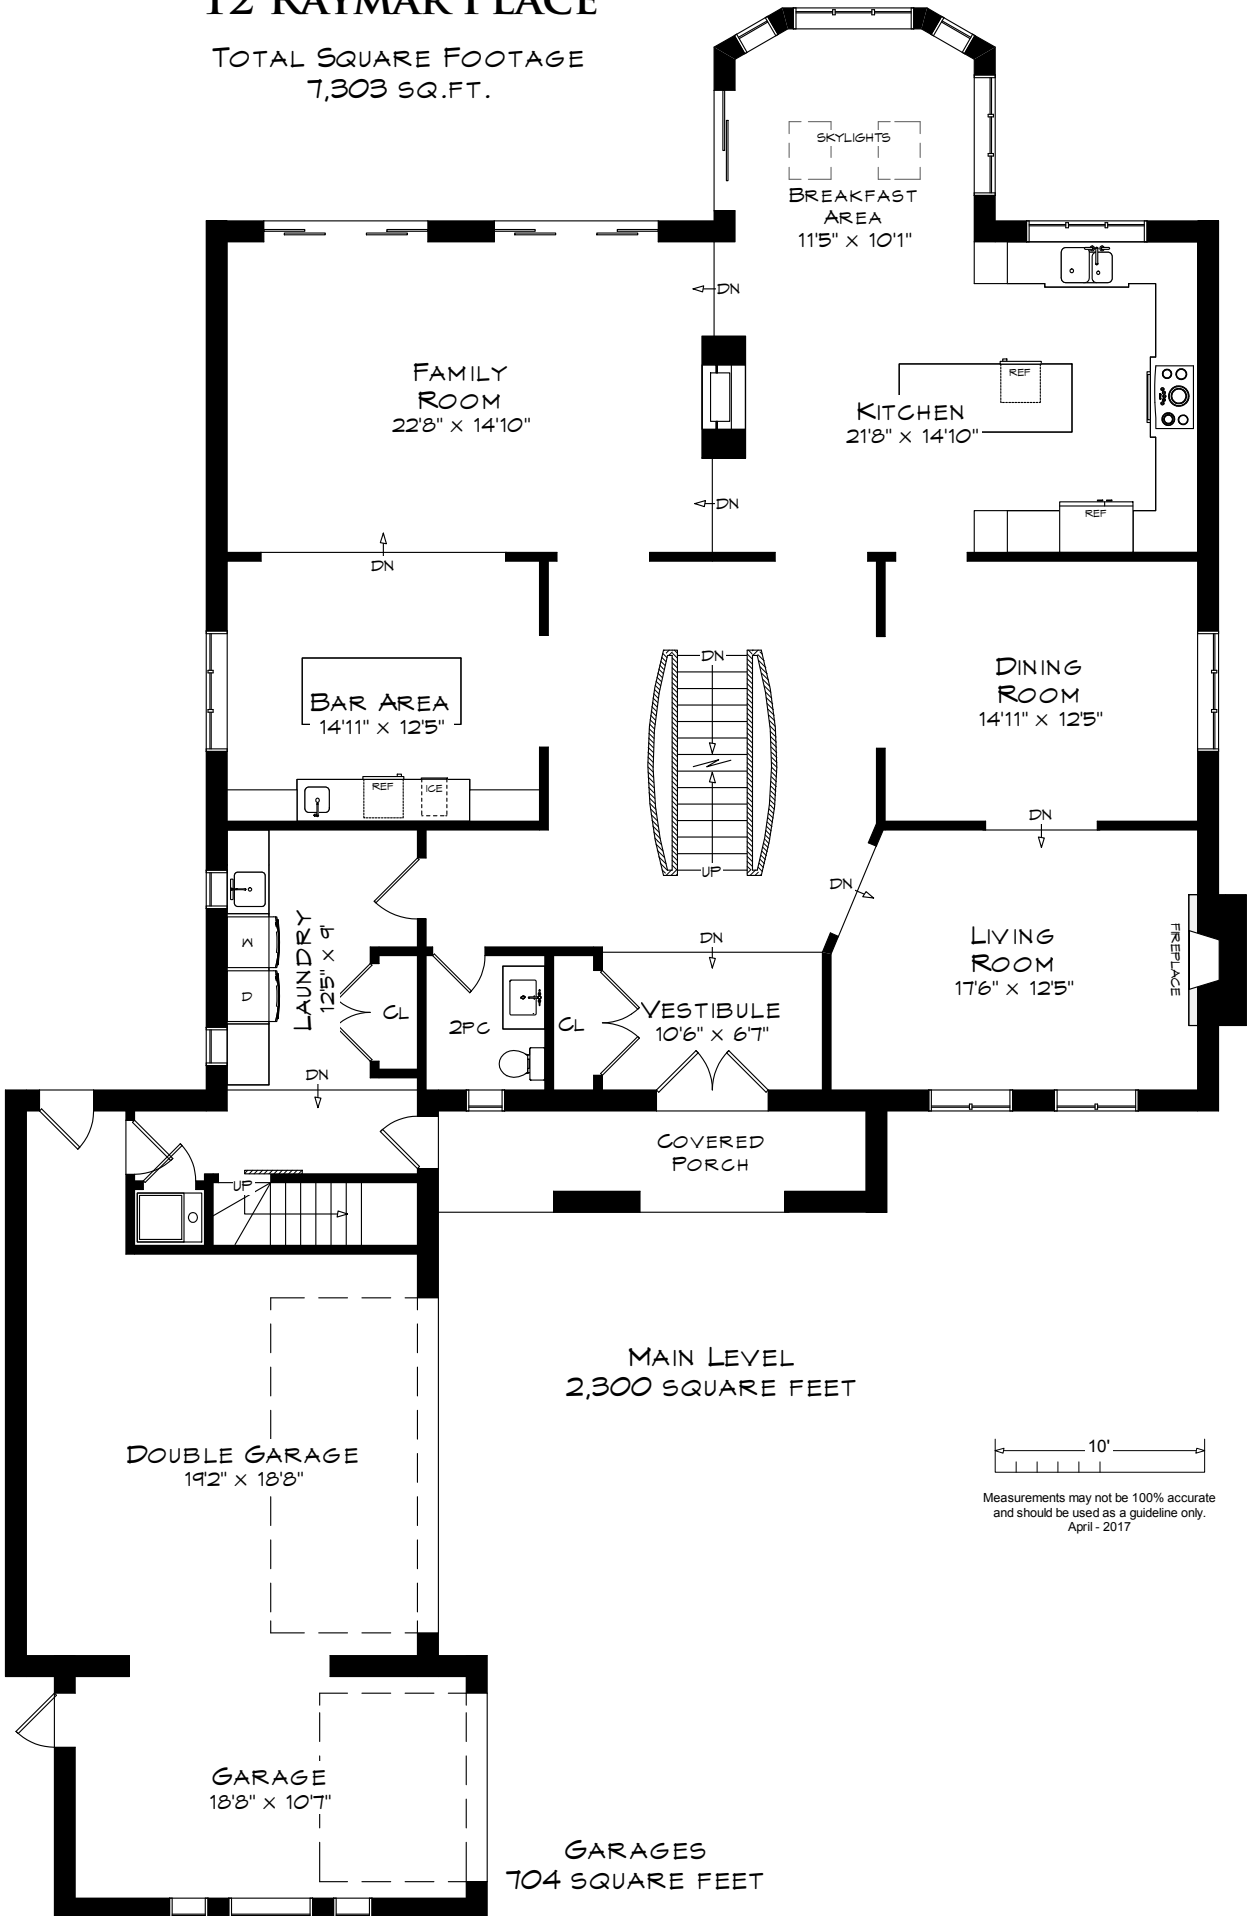

12 RAYMAR PLACE

TOTAL SQUARE FOOTAGE
7,303 SQ.FT.

MAIN LEVEL
2,300 SQUARE FEET

Measurements may not be 100% accurate
and should be used as a guideline only.
April - 2017

GARAGES
704 SQUARE FEET

12 RAYMAR PLACE

UPPER LEVEL
2,704 SQUARE FEET

Measurements may not be 100% accurate
and should be used as a guideline only.
April - 2017

12 RAYMAR PLACE