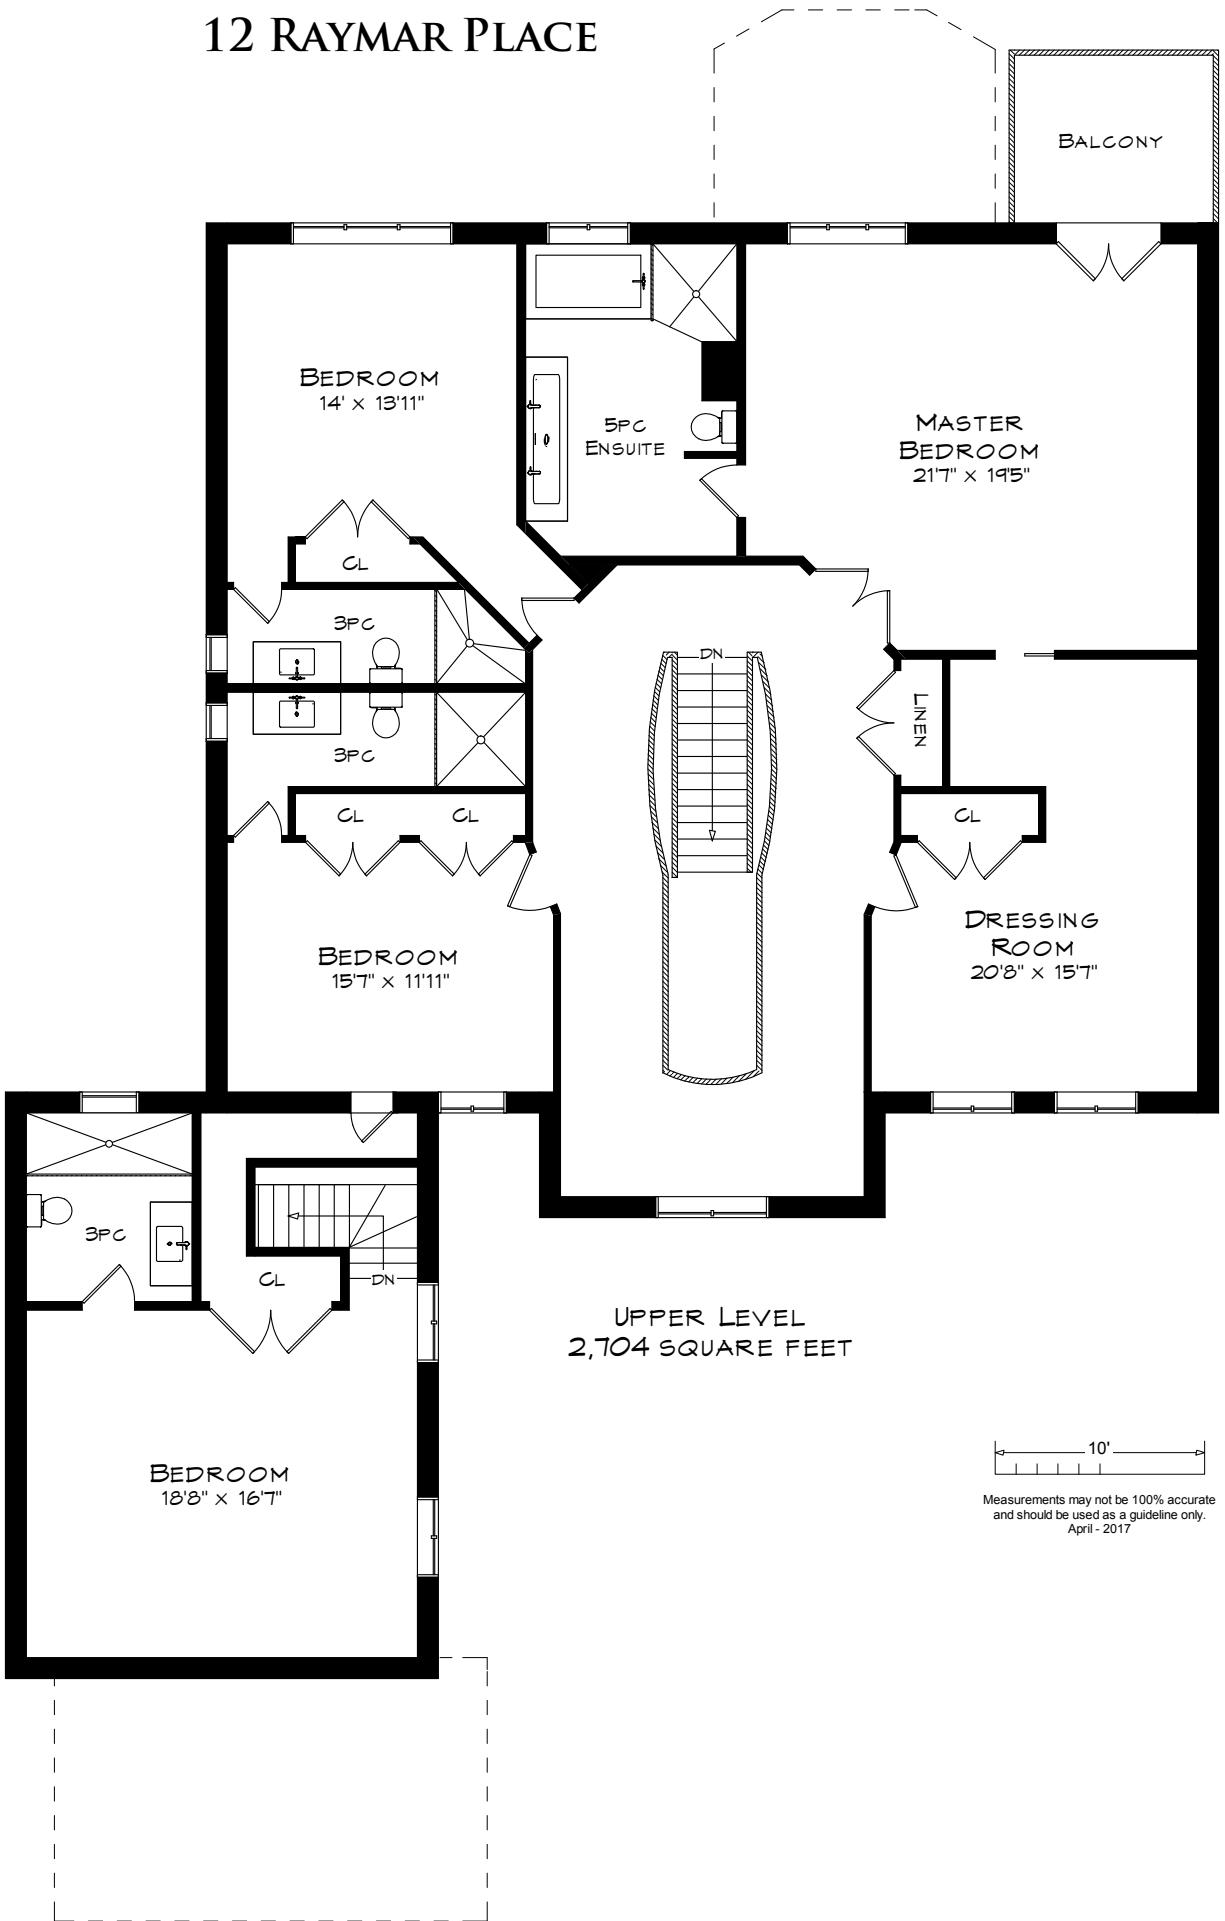

12 RAYMAR PLACE

TOTAL SQUARE FOOTAGE
7,303 SQ.FT.

MAIN LEVEL
2,300 SQUARE FEET

Measurements may not be 100% accurate
and should be used as a guideline only.
April - 2017

GARAGES
704 SQUARE FEET

12 RAYMAR PLACE

UPPER LEVEL
2,704 SQUARE FEET

Measurements may not be 100% accurate
and should be used as a guideline only.
April - 2017

12 RAYMAR PLACE