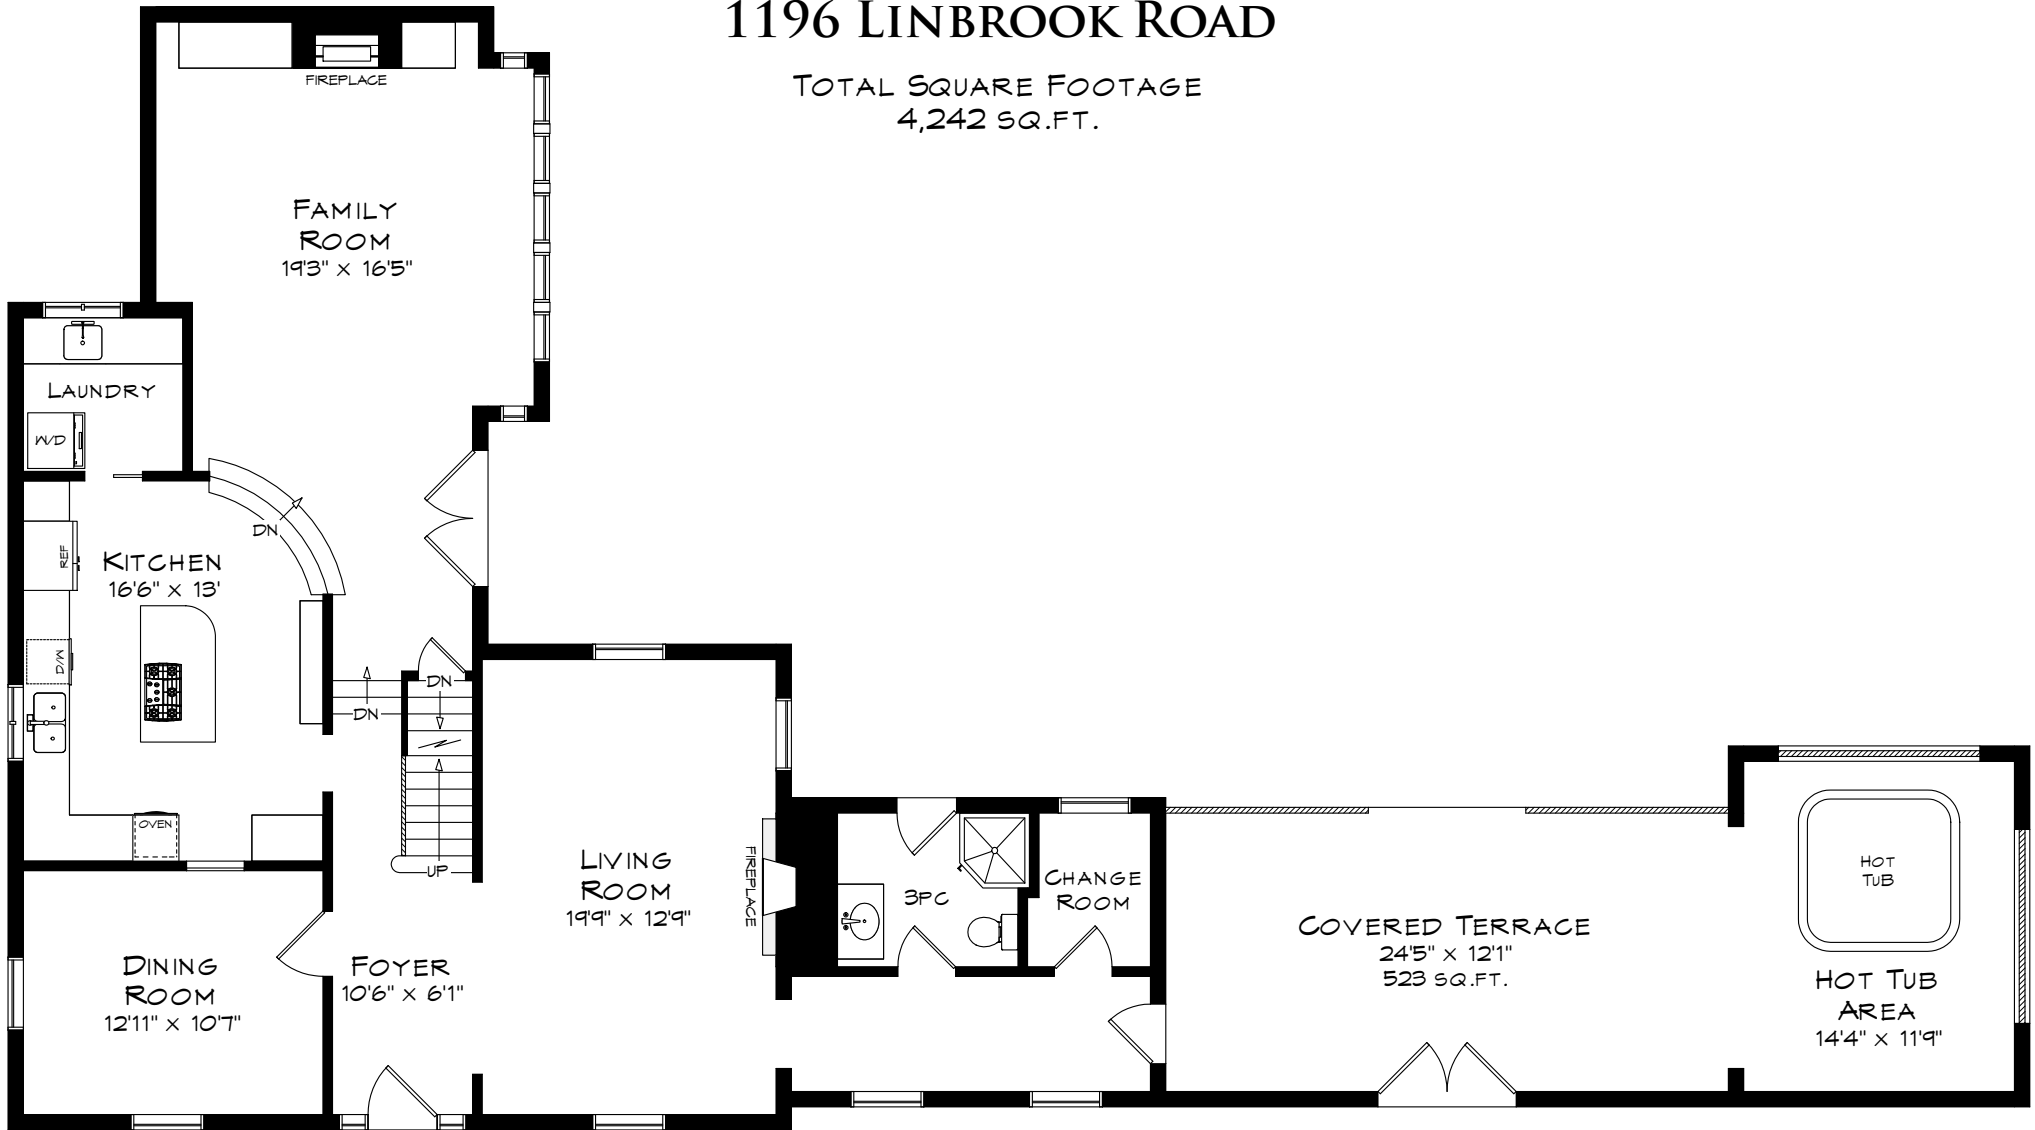

1196 LINBROOK ROAD

TOTAL SQUARE FOOTAGE
4,242 SQ.FT.

MAIN LEVEL
1,480 SQUARE FEET

Measurements may not be 100% accurate
and should be used as a guideline only.
May - 2017

1196 LINBROOK ROAD

UPPER LEVEL
1,284 SQUARE FEET

LOWER LEVEL
1,478 SQUARE FEET

Measurements may not be 100% accurate
and should be used as a guideline only.
May - 2017