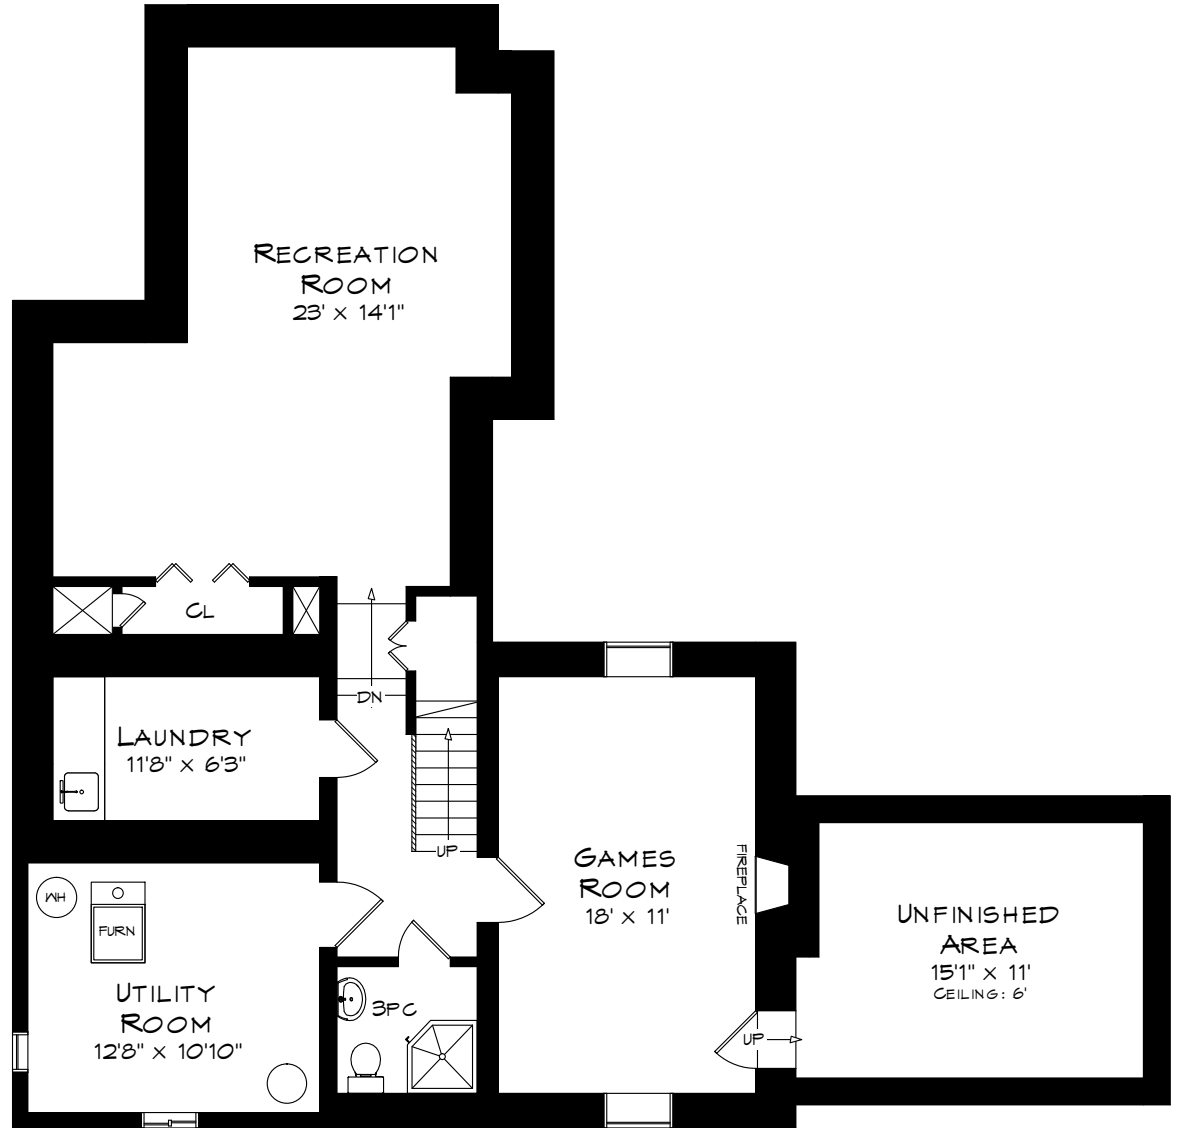

1196 LINBROOK ROAD

TOTAL SQUARE FOOTAGE
4,242 SQ.FT.

MAIN LEVEL
1,480 SQUARE FEET

Measurements may not be 100% accurate
and should be used as a guideline only.
May - 2017

1196 LINBROOK ROAD

UPPER LEVEL
1,284 SQUARE FEET

LOWER LEVEL
1,478 SQUARE FEET

Measurements may not be 100% accurate
and should be used as a guideline only.
May - 2017