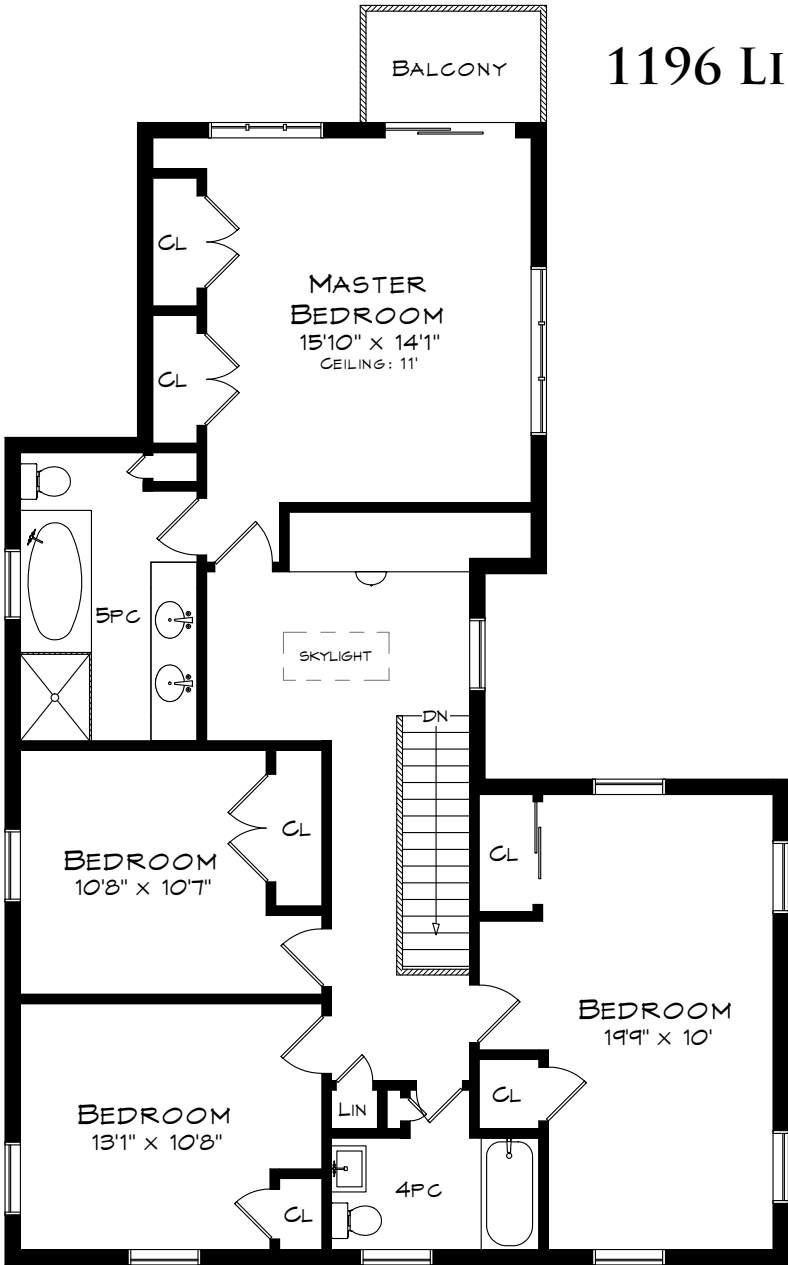

1196 LINBROOK ROAD

TOTAL SQUARE FOOTAGE
4,242 SQ.FT.

MAIN LEVEL
1,480 SQUARE FEET

Measurements may not be 100% accurate
and should be used as a guideline only.
May - 2017

1196 LINBROOK ROAD

UPPER LEVEL
1,284 SQUARE FEET

LOWER LEVEL
1,478 SQUARE FEET

Measurements may not be 100% accurate
and should be used as a guideline only.
May - 2017