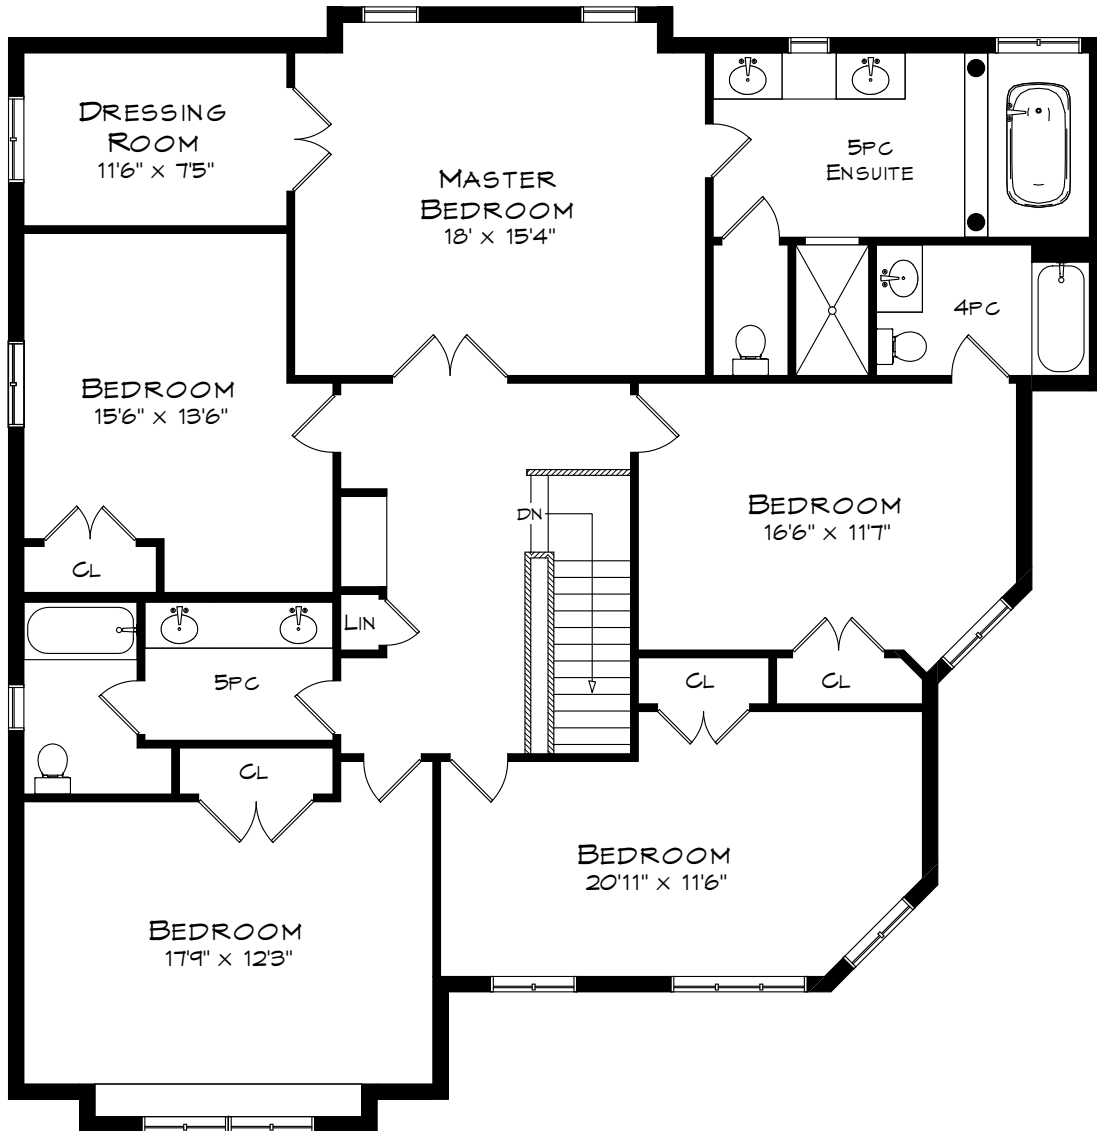

# 2343 MILLSTONE DRIVE

TOTAL SQUARE FOOTAGE  
5,070 SQ.FT.

GARAGE  
358 SQUARE FEET

MAIN LEVEL  
1,572 SQUARE FEET  
CEILINGS: 10'

Measurements may not be 100% accurate  
and should be used as a guideline only.  
July - 2017

# 2343 MILLSTONE DRIVE

UPPER LEVEL  
1,945 SQUARE FEET

Measurements may not be 100% accurate  
and should be used as a guideline only.  
July - 2017

# 2343 MILLSTONE DRIVE

LOWER LEVEL  
1,553 SQUARE FEET

Measurements may not be 100% accurate  
and should be used as a guideline only.  
July - 2017