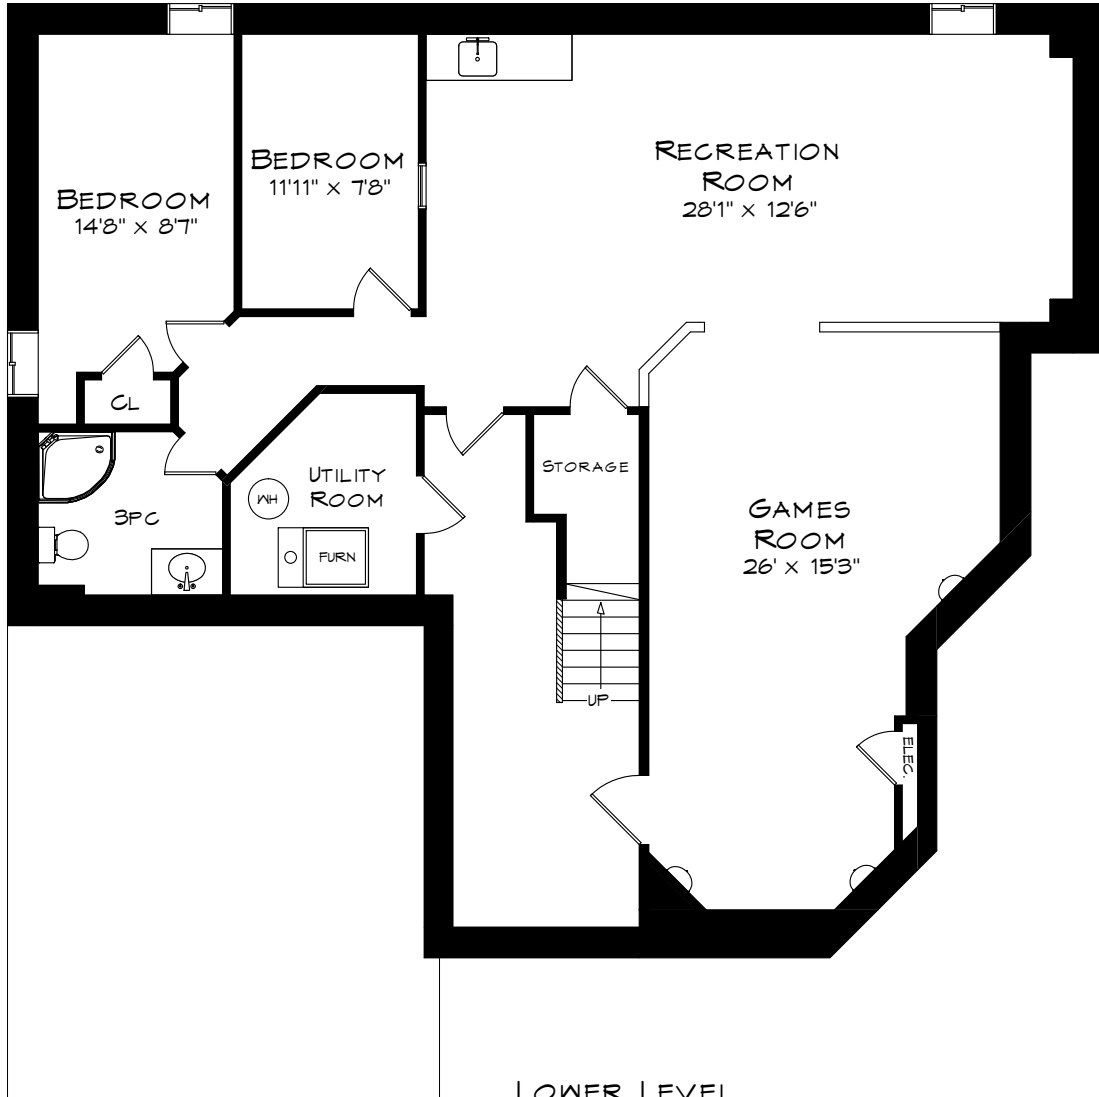

# 2343 MILLSTONE DRIVE

TOTAL SQUARE FOOTAGE  
5,070 SQ.FT.

GARAGE  
358 SQUARE FEET

MAIN LEVEL  
1,572 SQUARE FEET  
CEILINGS: 10'

Measurements may not be 100% accurate  
and should be used as a guideline only.  
July - 2017

# 2343 MILLSTONE DRIVE

UPPER LEVEL  
1,945 SQUARE FEET

Measurements may not be 100% accurate  
and should be used as a guideline only.  
July - 2017

# 2343 MILLSTONE DRIVE

LOWER LEVEL  
1,553 SQUARE FEET

Measurements may not be 100% accurate  
and should be used as a guideline only.  
July - 2017