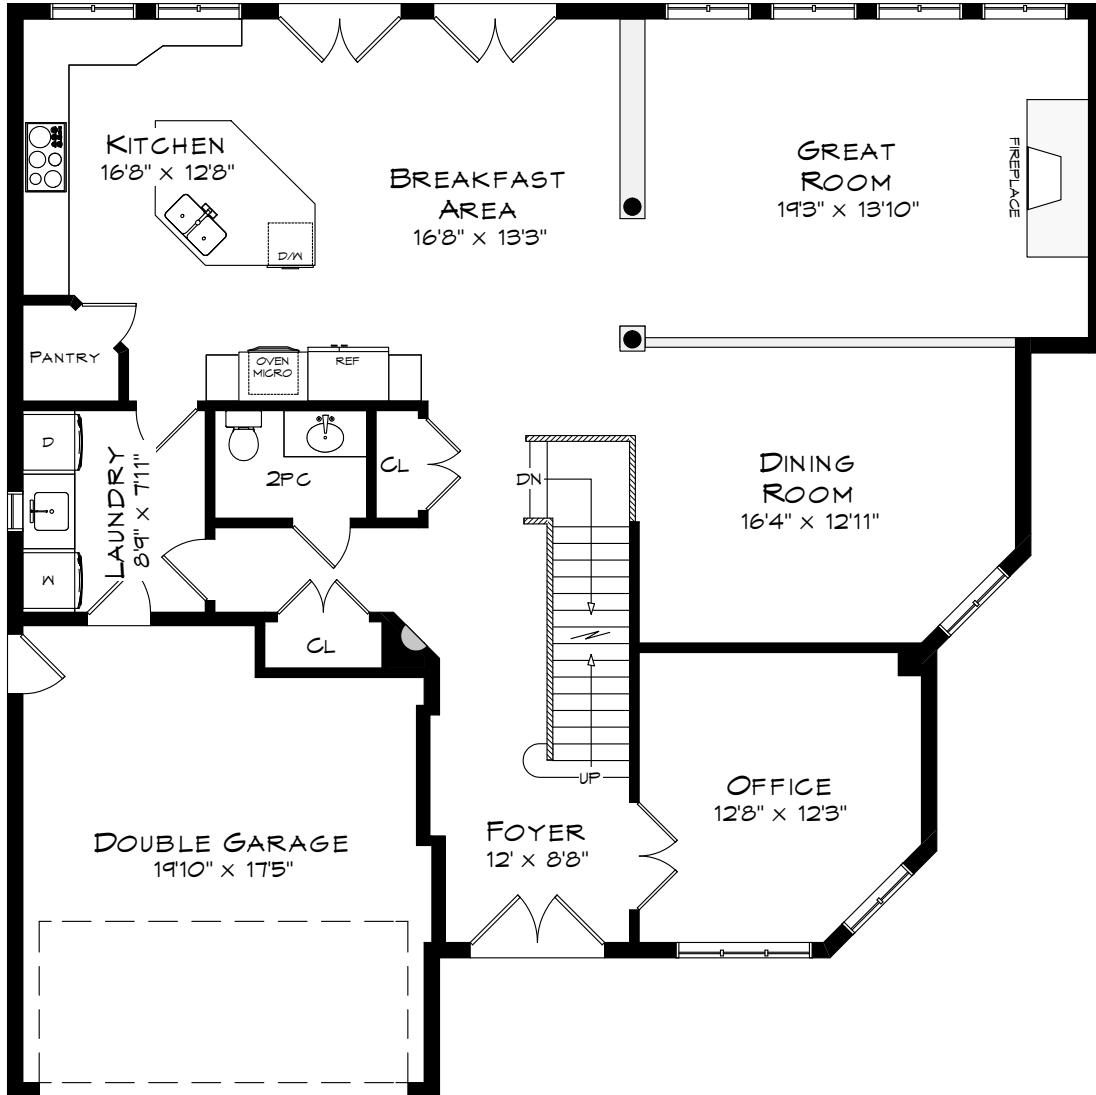

# 2343 MILLSTONE DRIVE

TOTAL SQUARE FOOTAGE  
5,070 SQ.FT.

GARAGE  
358 SQUARE FEET

MAIN LEVEL  
1,572 SQUARE FEET  
CEILINGS: 10'

Measurements may not be 100% accurate  
and should be used as a guideline only.  
July - 2017

# 2343 MILLSTONE DRIVE

UPPER LEVEL  
1,945 SQUARE FEET

Measurements may not be 100% accurate  
and should be used as a guideline only.  
July - 2017

# 2343 MILLSTONE DRIVE

LOWER LEVEL  
1,553 SQUARE FEET

Measurements may not be 100% accurate  
and should be used as a guideline only.  
July - 2017