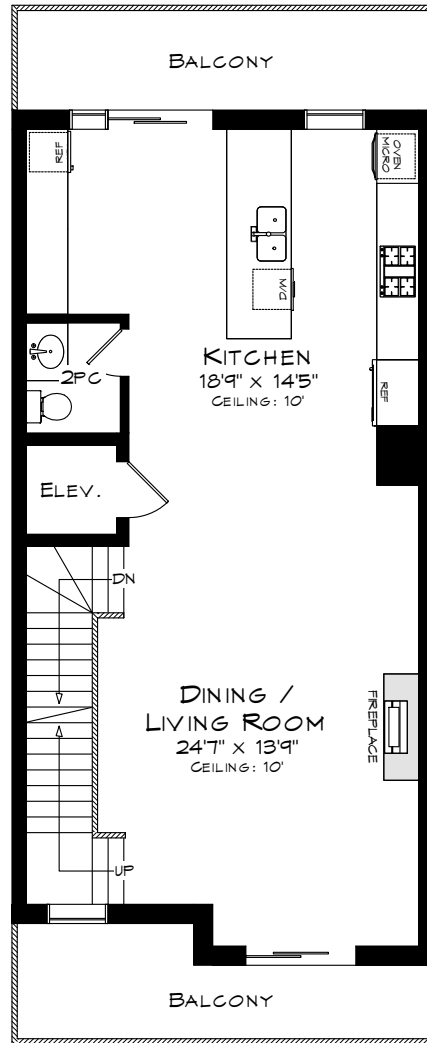

17 GODFREYS LANE

TOTAL SQUARE FOOTAGE
2,681 SQ.FT.

GARAGE
424 SQUARE FEET

GROUND LEVEL
438 SQUARE FEET

SECOND LEVEL
822 SQUARE FEET

THIRD LEVEL
822 SQUARE FEET

FOURTH LEVEL
599 SQUARE FEET

Measurements may not be 100% accurate
and should be used as a guideline only.
August - 2017