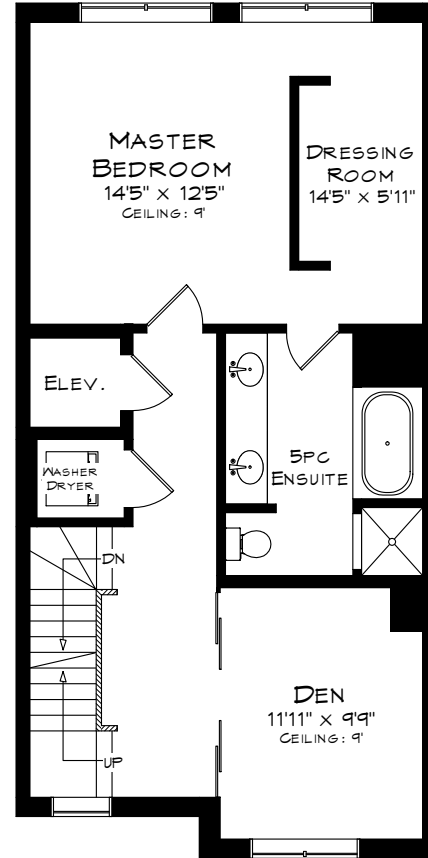

17 GODFREYS LANE

TOTAL SQUARE FOOTAGE
2,681 SQ.FT.

GARAGE
424 SQUARE FEET

GROUND LEVEL
438 SQUARE FEET

SECOND LEVEL
822 SQUARE FEET

THIRD LEVEL
822 SQUARE FEET

FOURTH LEVEL
599 SQUARE FEET

Measurements may not be 100% accurate
and should be used as a guideline only.
August - 2017