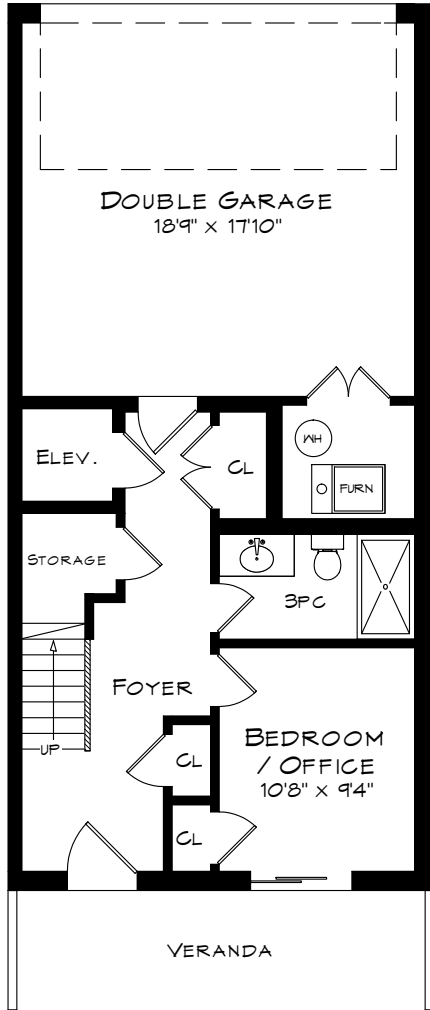

17 GODFREYS LANE

TOTAL SQUARE FOOTAGE
2,681 SQ.FT.

GARAGE
424 SQUARE FEET

GROUND LEVEL
438 SQUARE FEET

SECOND LEVEL
822 SQUARE FEET

THIRD LEVEL
822 SQUARE FEET

FOURTH LEVEL
599 SQUARE FEET

Measurements may not be 100% accurate
and should be used as a guideline only.
August - 2017