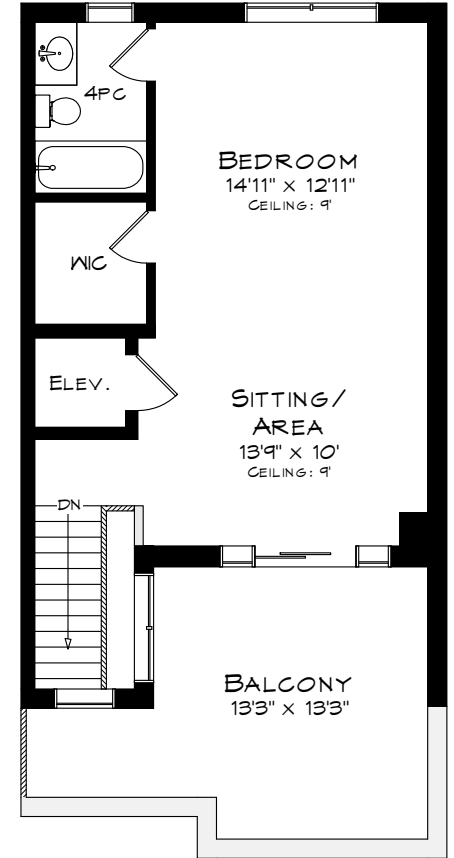

17 GODFREYS LANE

TOTAL SQUARE FOOTAGE
2,681 SQ.FT.

GARAGE
424 SQUARE FEET

GROUND LEVEL
438 SQUARE FEET

SECOND LEVEL
822 SQUARE FEET

THIRD LEVEL
822 SQUARE FEET

FOURTH LEVEL
599 SQUARE FEET

Measurements may not be 100% accurate
and should be used as a guideline only.
August - 2017