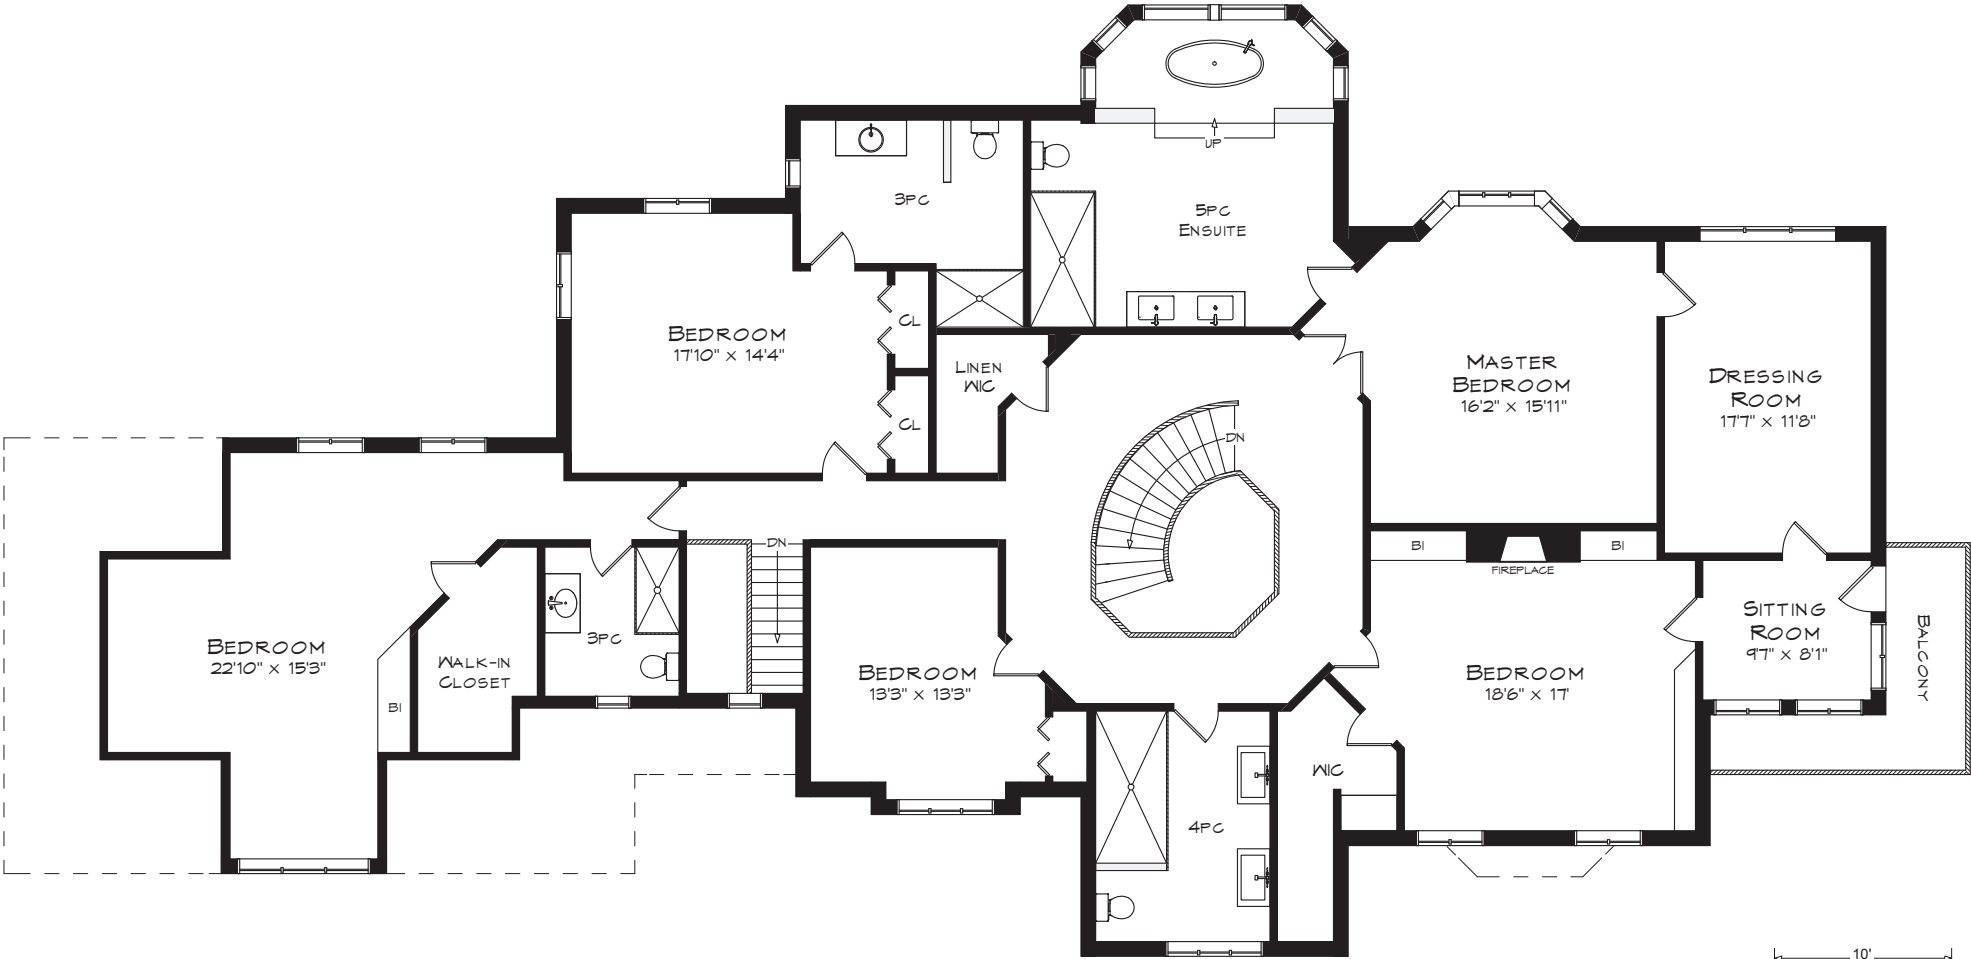

6570 TWISS ROAD

UPPER LEVEL
3,311 SQUARE FEET