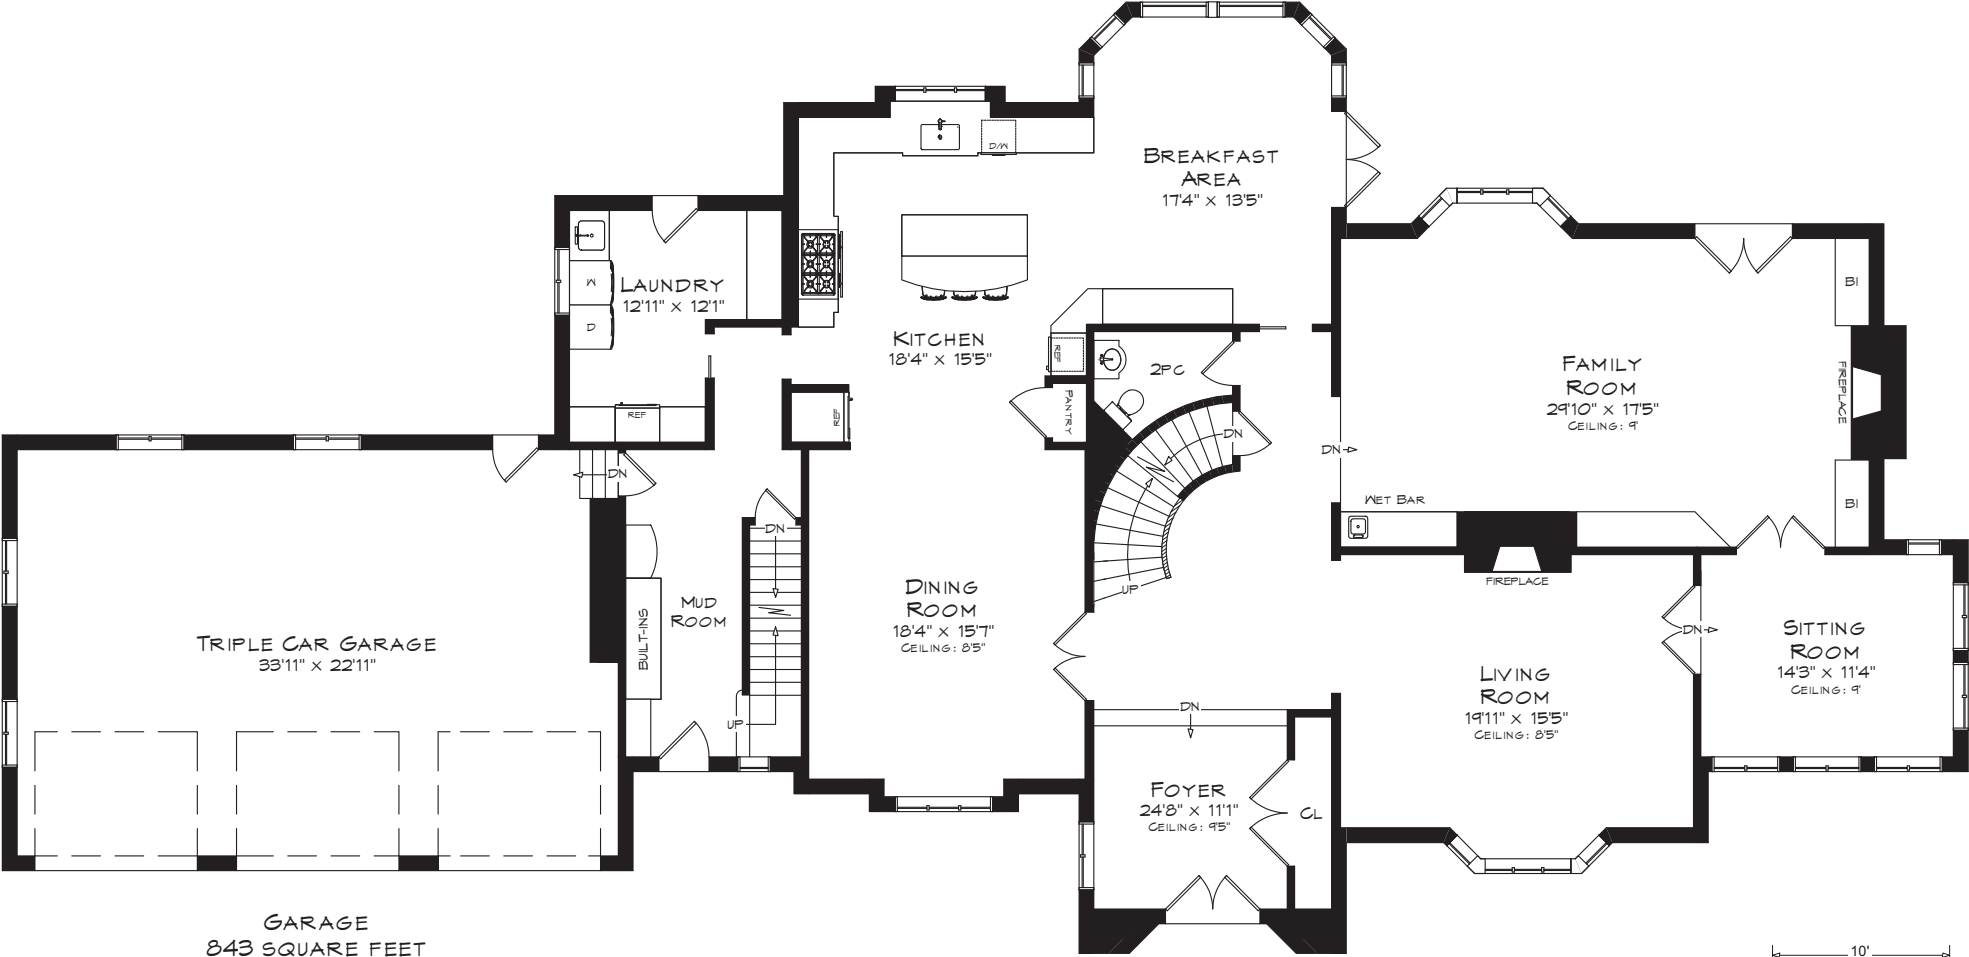

6570 TWISS ROAD

TOTAL SQUARE FOOTAGE
9,283 SQ.FT.

GARAGE
843 SQUARE FEET

MAIN LEVEL
2,942 SQUARE FEET