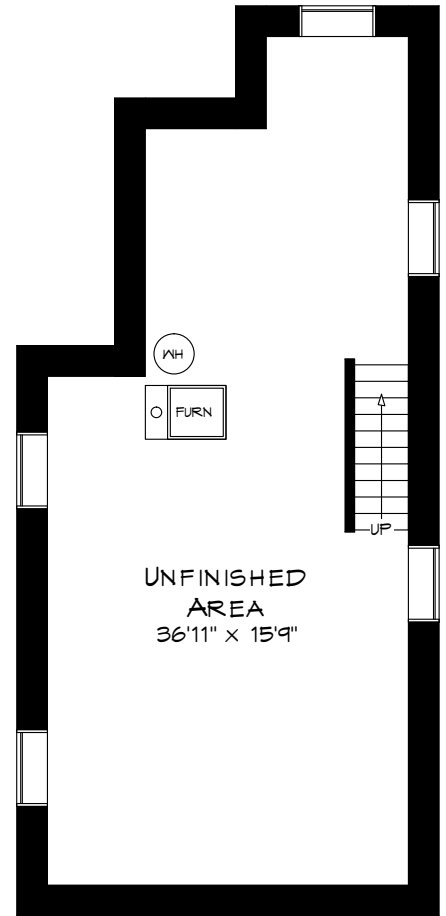

110 CHISHOLM STREET

TOTAL SQUARE FOOTAGE
1,898 SQ.FT.

MAIN LEVEL
642 SQUARE FEET

UPPER LEVEL
614 SQUARE FEET

LOWER LEVEL
642 SQUARE FEET

Measurements may not be 100% accurate
and should be used as a guideline only.
January - 2018