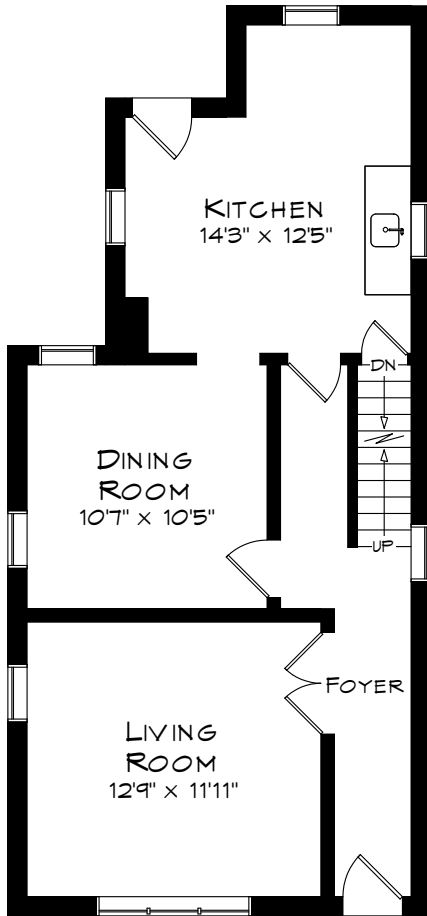

110 CHISHOLM STREET

TOTAL SQUARE FOOTAGE
1,898 SQ.FT.

MAIN LEVEL
642 SQUARE FEET

UPPER LEVEL
614 SQUARE FEET

LOWER LEVEL
642 SQUARE FEET

Measurements may not be 100% accurate
and should be used as a guideline only.
January - 2018