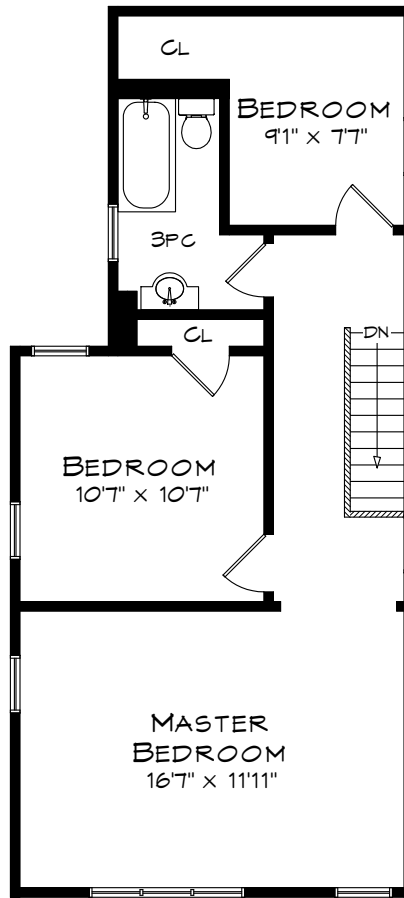

110 CHISHOLM STREET

TOTAL SQUARE FOOTAGE
1,898 SQ.FT.

MAIN LEVEL
642 SQUARE FEET

UPPER LEVEL
614 SQUARE FEET

LOWER LEVEL
642 SQUARE FEET

Measurements may not be 100% accurate
and should be used as a guideline only.
January - 2018