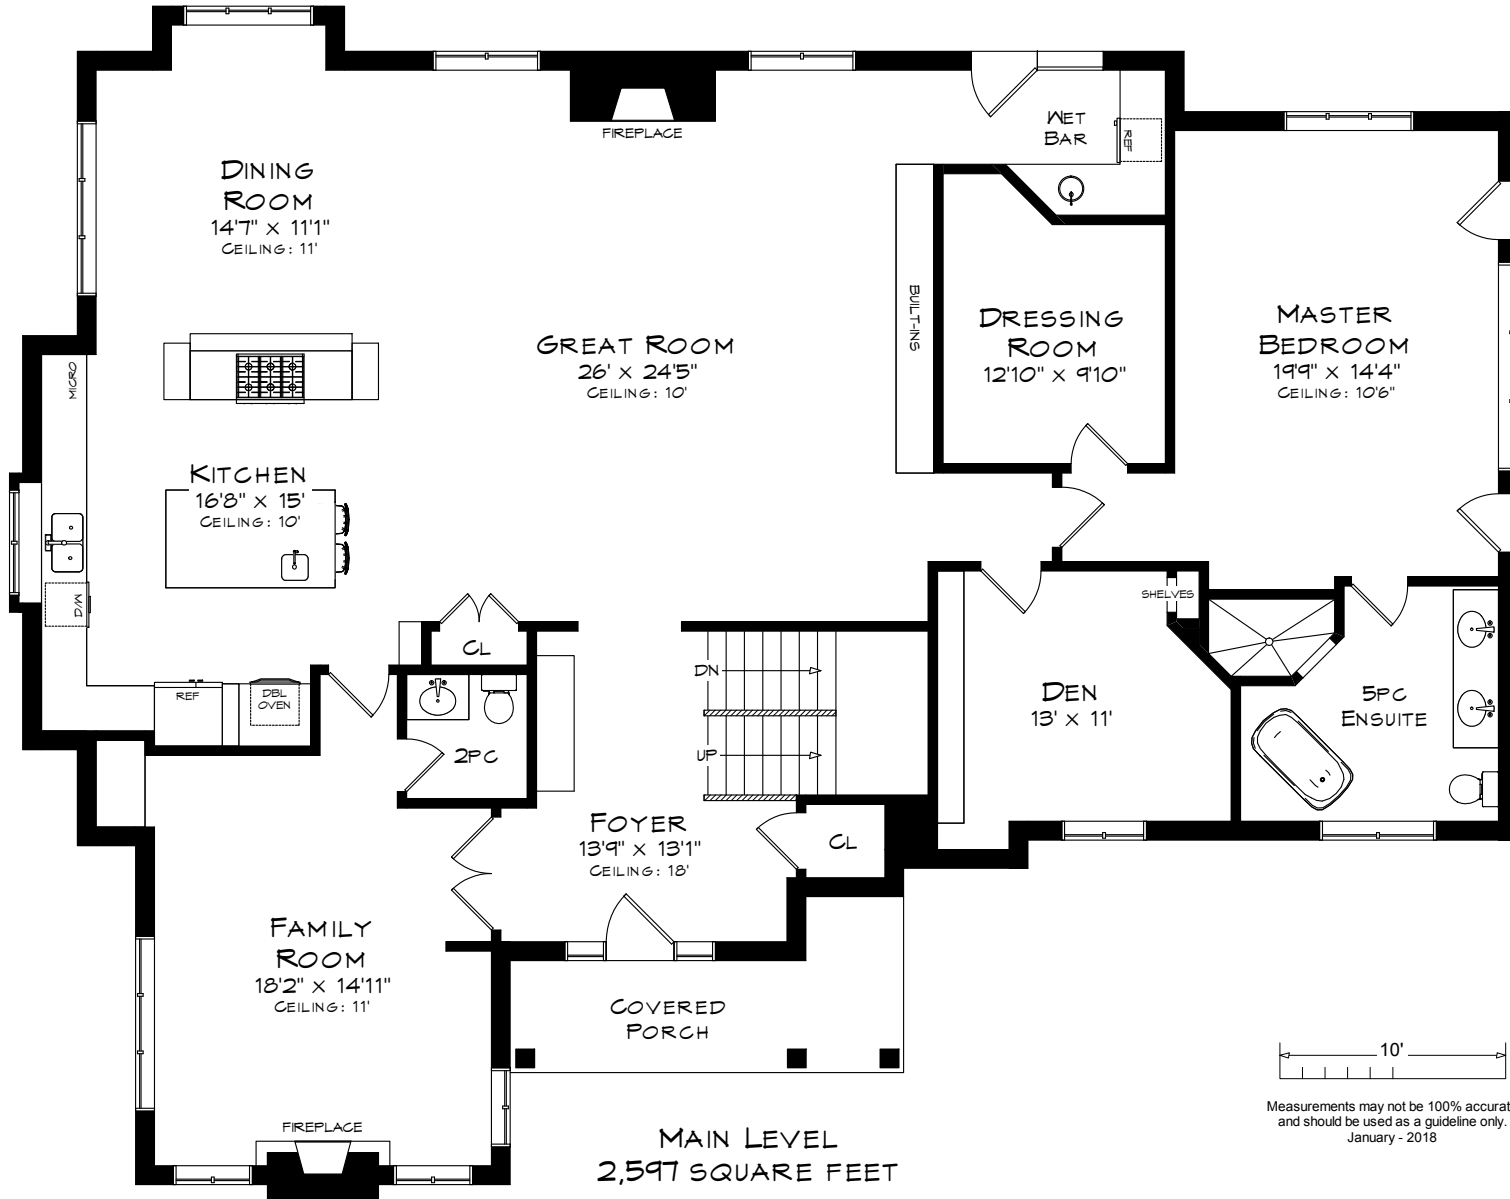

205 NORTH SHORE BLVD E

TOTAL SQUARE FOOTAGE
5,304 SQ.FT.

205 NORTH SHORE BLVD E

UPPER LEVEL
924 SQUARE FEET

Measurements may not be 100% accurate
and should be used as a guideline only.
January - 2018

205 NORTH SHORE BLVD E