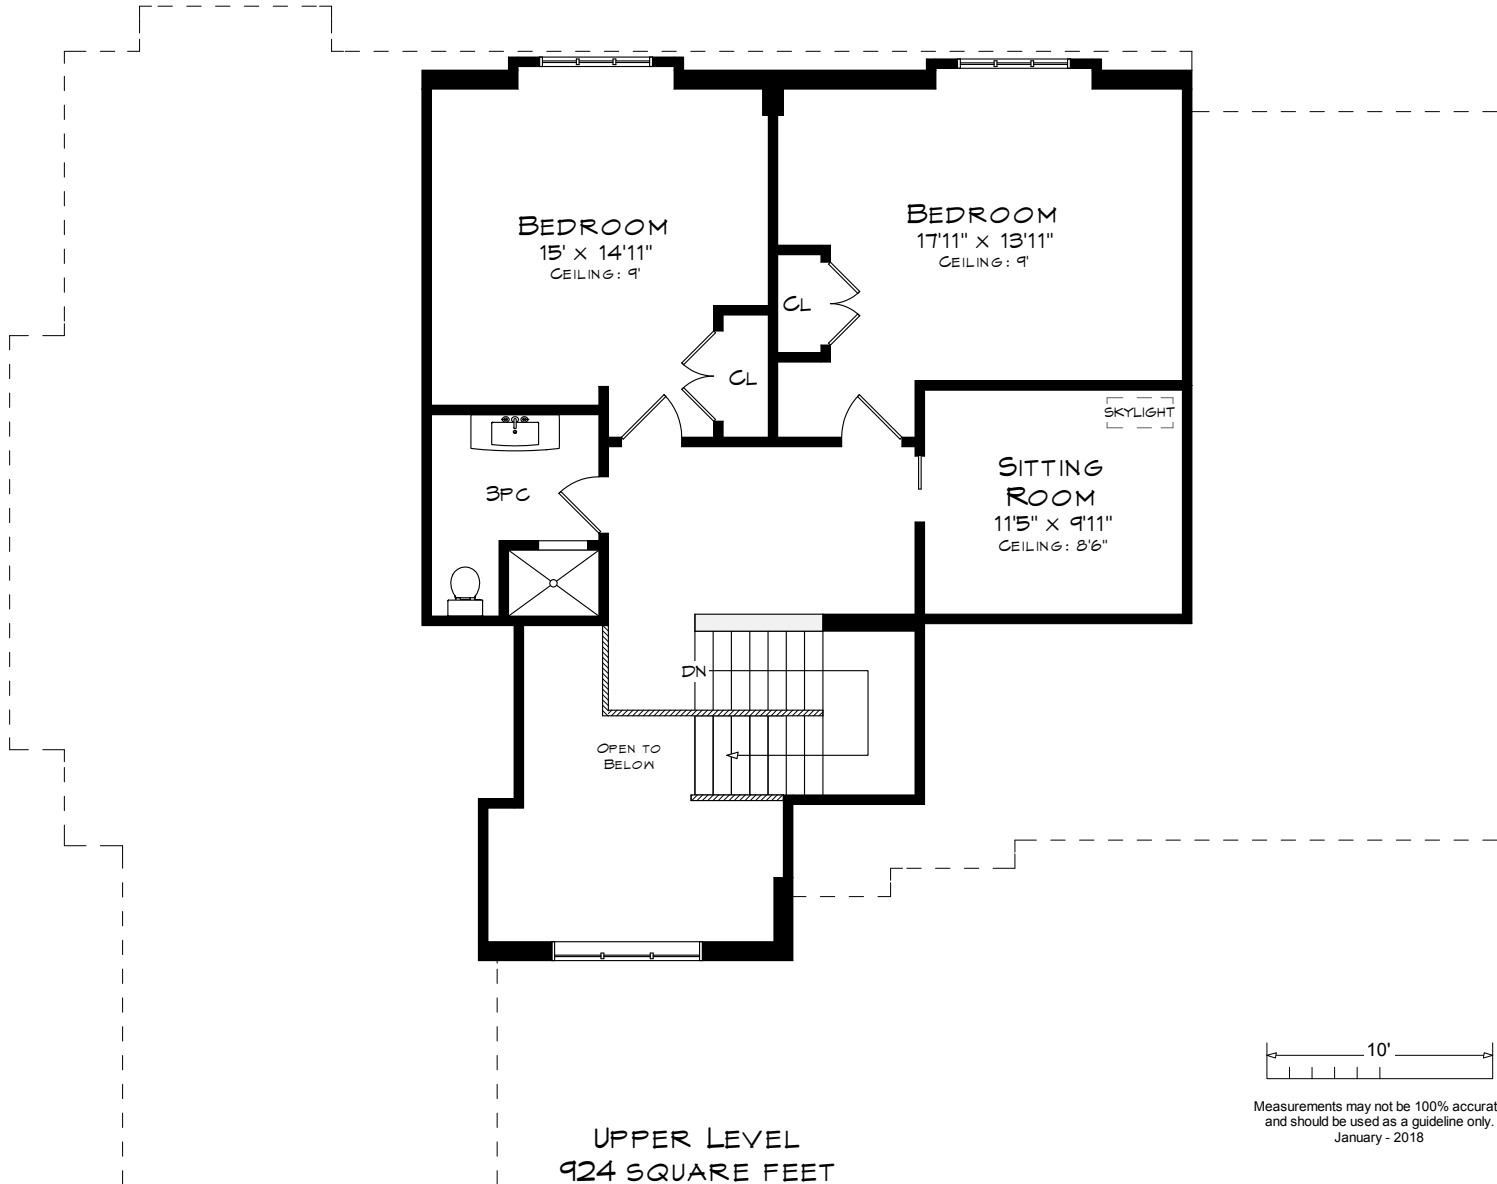

205 NORTH SHORE BLVD E

TOTAL SQUARE FOOTAGE
5,304 SQ.FT.

205 NORTH SHORE BLVD E

UPPER LEVEL
924 SQUARE FEET

Measurements may not be 100% accurate
and should be used as a guideline only.
January - 2018

205 NORTH SHORE BLVD E