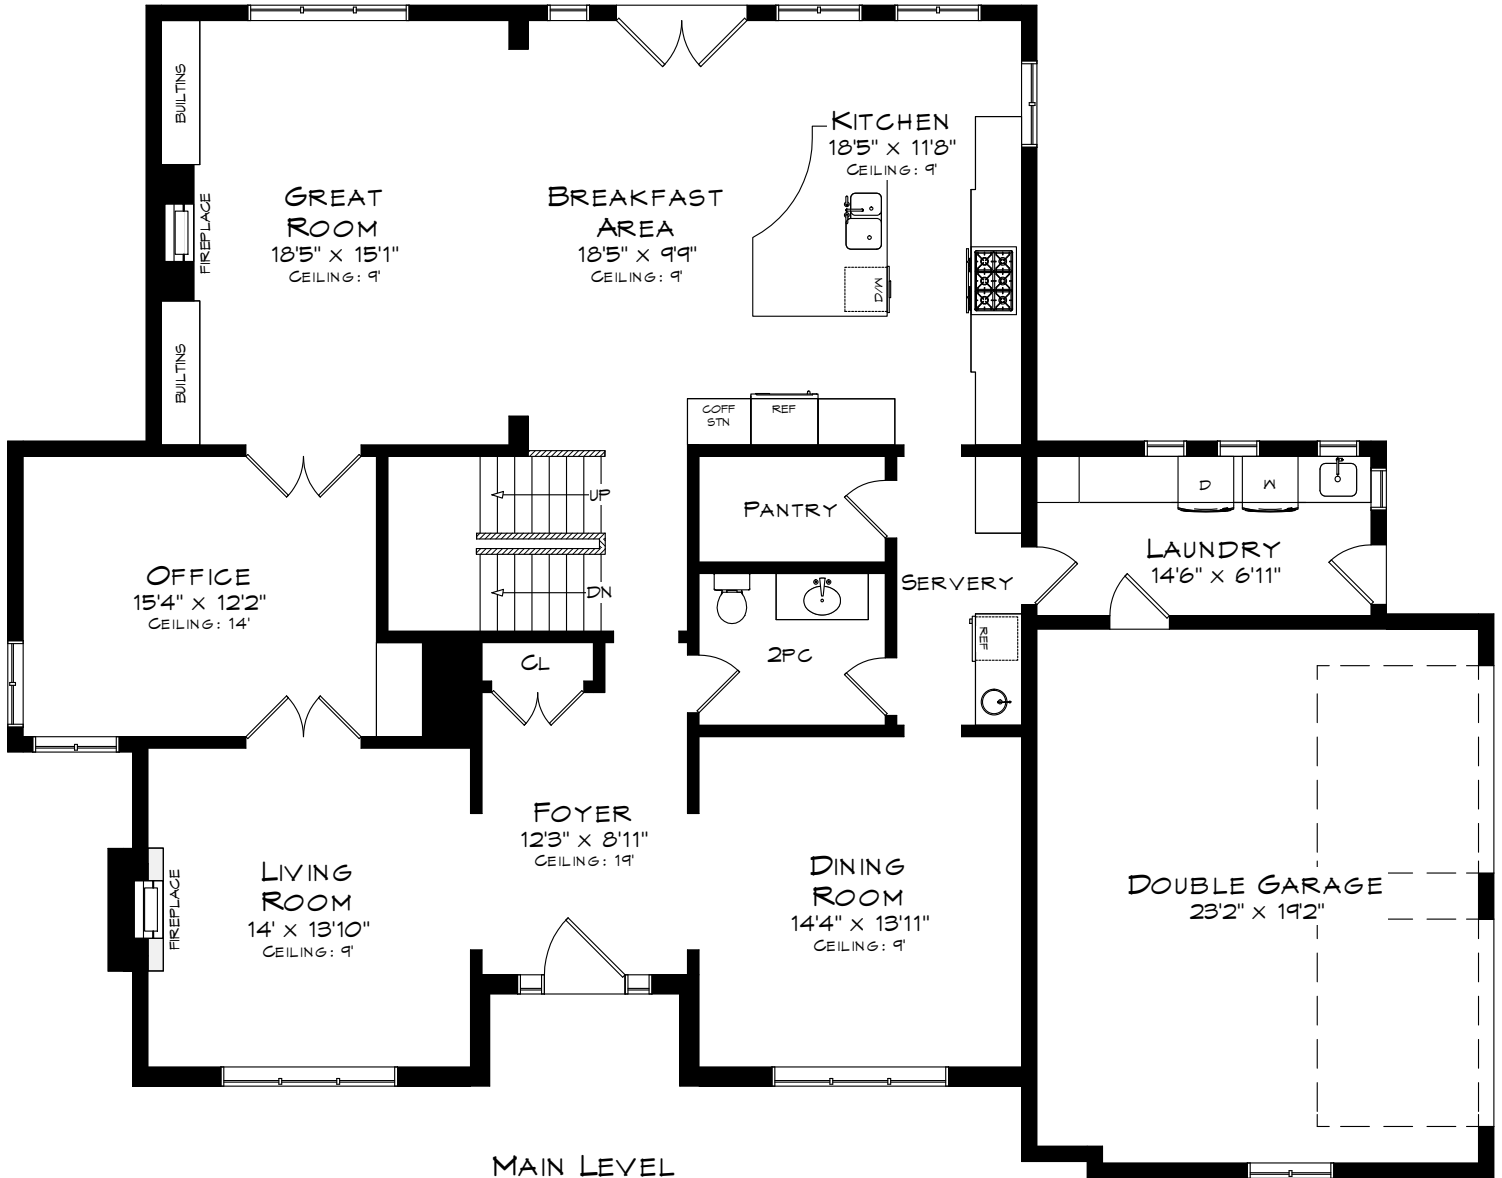

347 CHARTWELL ROAD

TOTAL SQUARE FOOTAGE
5,740 SQ.FT.

MAIN LEVEL
2,000 SQUARE FEET

GARAGE
477 SQUARE FEET

Measurements may not be 100% accurate
and should be used as a guideline only.
February - 2018

347 CHARTWELL ROAD

UPPER LEVEL
1,657 SQUARE FEET

Measurements may not be 100% accurate
and should be used as a guideline only.
February - 2018

347 CHARTWELL ROAD

LOWER LEVEL
2,083 SQUARE FEET

Measurements may not be 100% accurate
and should be used as a guideline only.
February - 2018