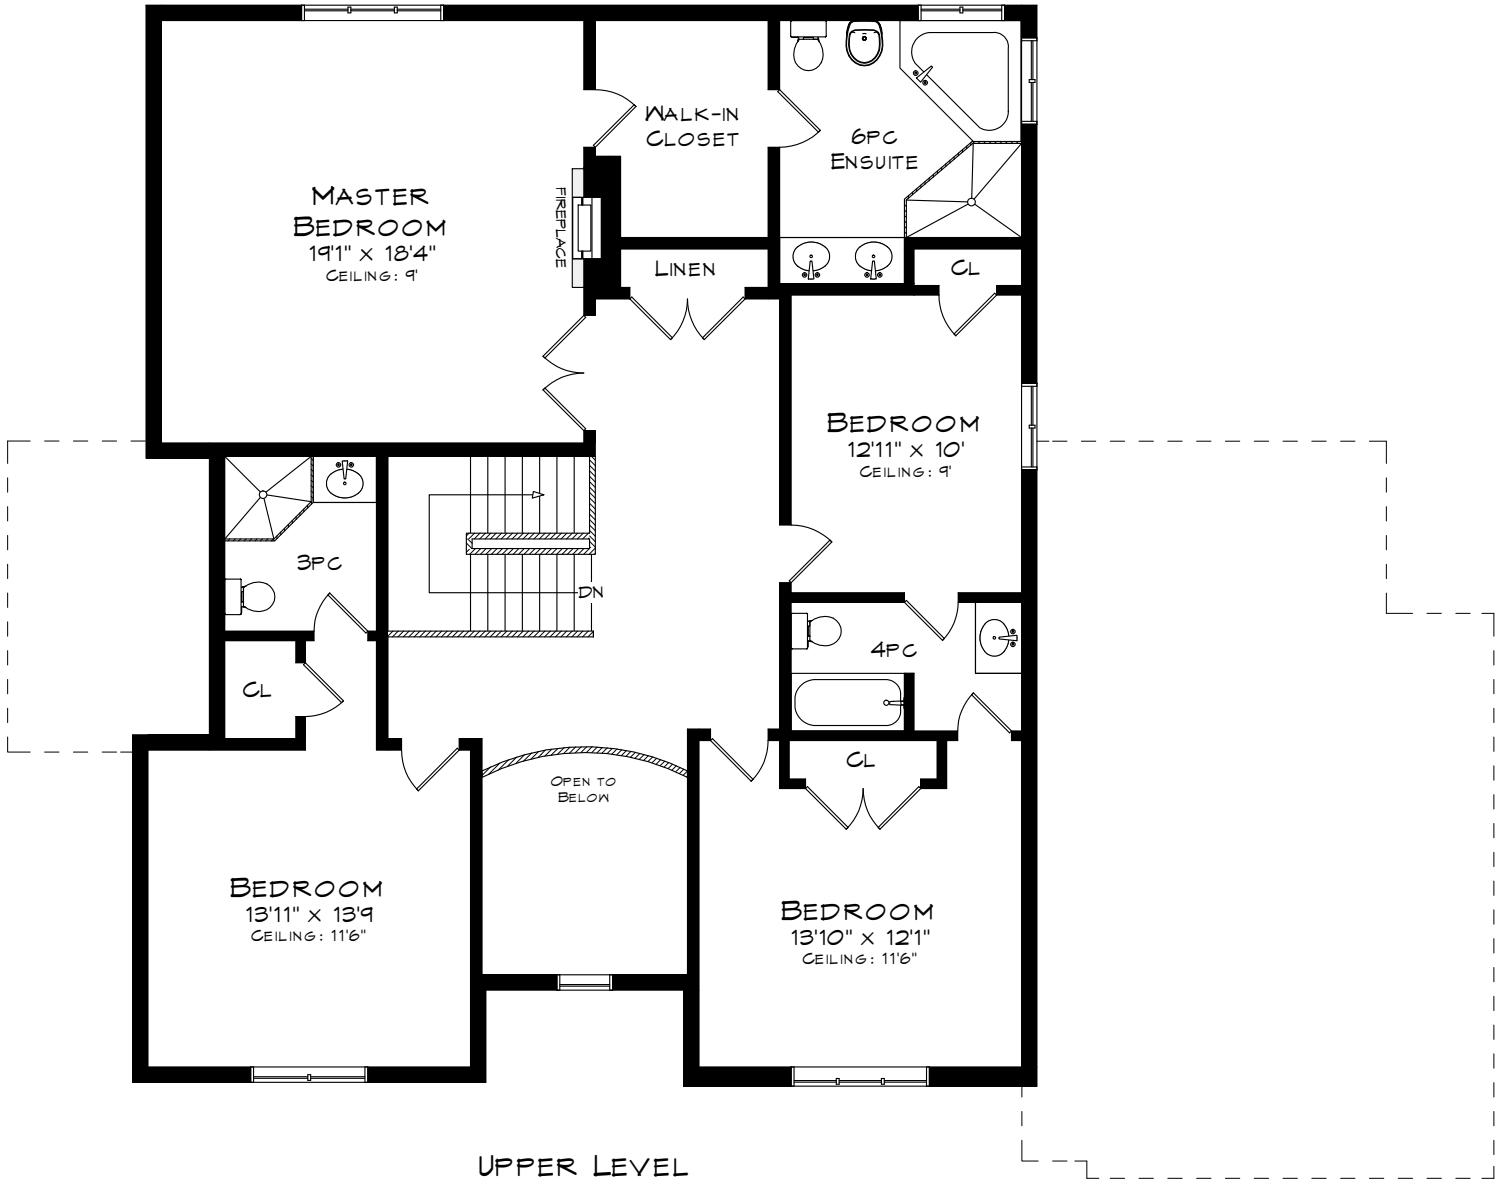

347 CHARTWELL ROAD

TOTAL SQUARE FOOTAGE
5,740 SQ.FT.

MAIN LEVEL
2,000 SQUARE FEET

GARAGE
477 SQUARE FEET

Measurements may not be 100% accurate
and should be used as a guideline only.
February - 2018

347 CHARTWELL ROAD

UPPER LEVEL
1,657 SQUARE FEET

Measurements may not be 100% accurate
and should be used as a guideline only.
February - 2018

347 CHARTWELL ROAD

LOWER LEVEL
2,083 SQUARE FEET

Measurements may not be 100% accurate
and should be used as a guideline only.
February - 2018