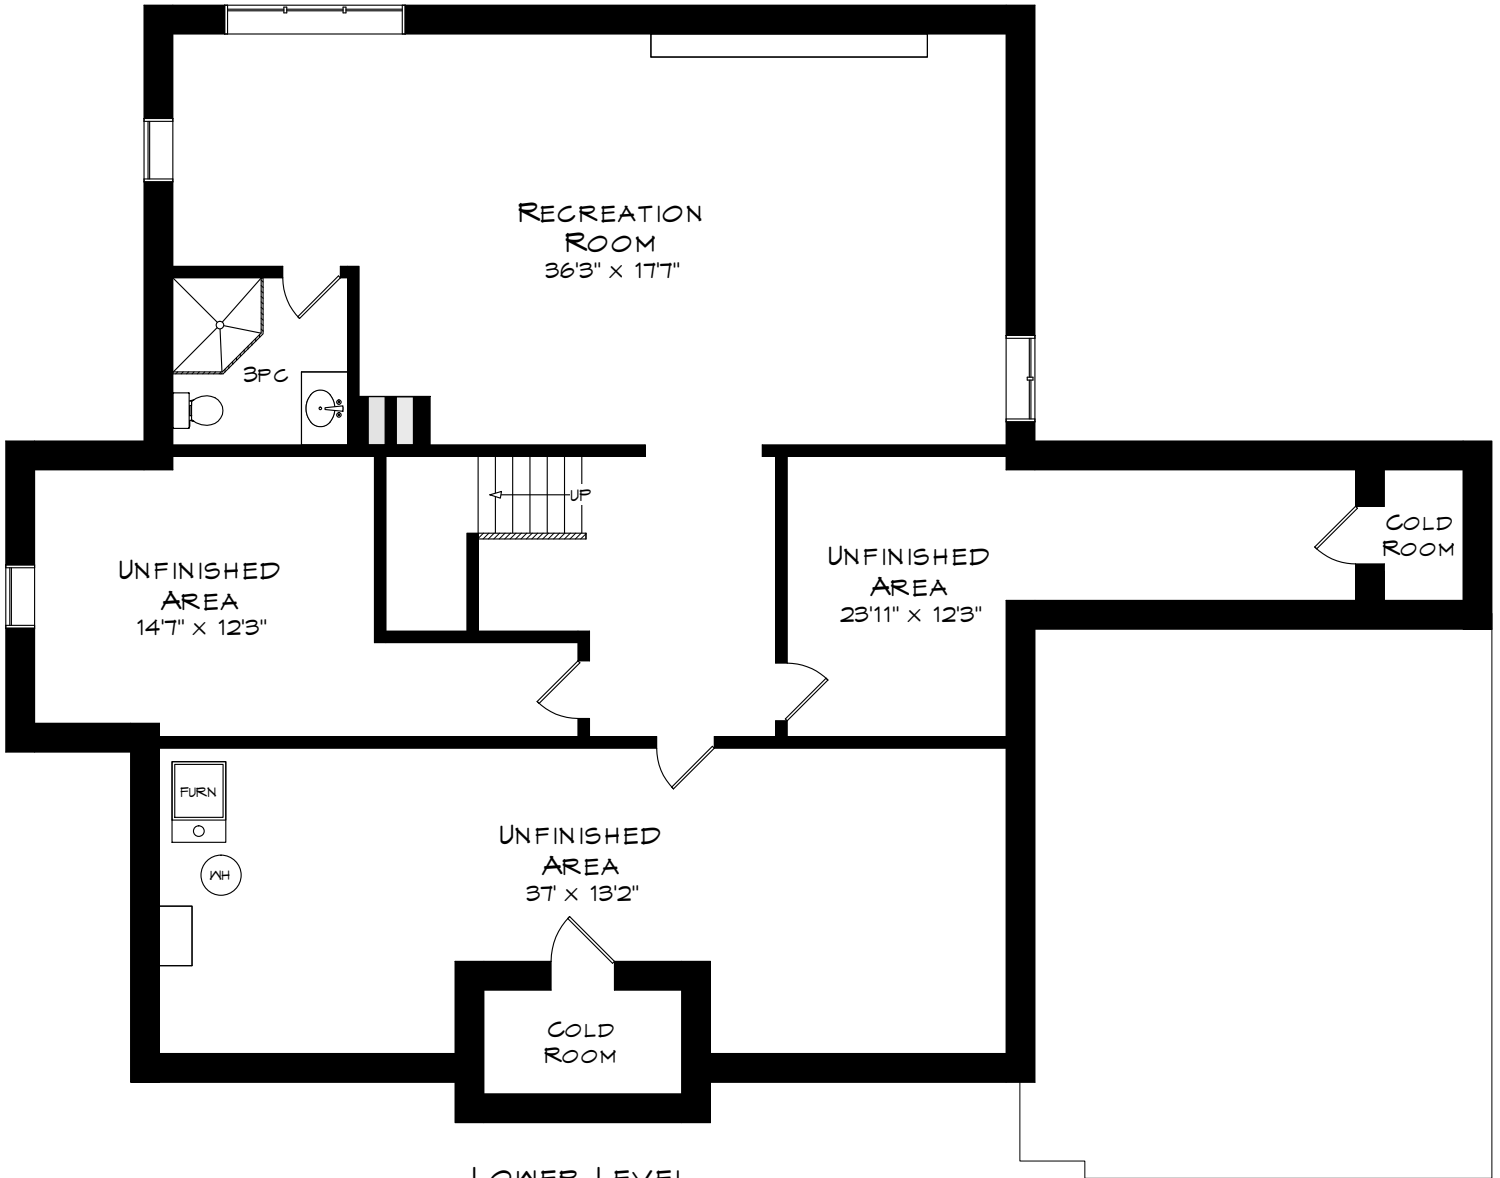

347 CHARTWELL ROAD

TOTAL SQUARE FOOTAGE
5,740 SQ.FT.

MAIN LEVEL
2,000 SQUARE FEET

GARAGE
477 SQUARE FEET

Measurements may not be 100% accurate
and should be used as a guideline only.
February - 2018

347 CHARTWELL ROAD

UPPER LEVEL
1,657 SQUARE FEET

Measurements may not be 100% accurate
and should be used as a guideline only.
February - 2018

347 CHARTWELL ROAD

LOWER LEVEL
2,083 SQUARE FEET

Measurements may not be 100% accurate
and should be used as a guideline only.
February - 2018