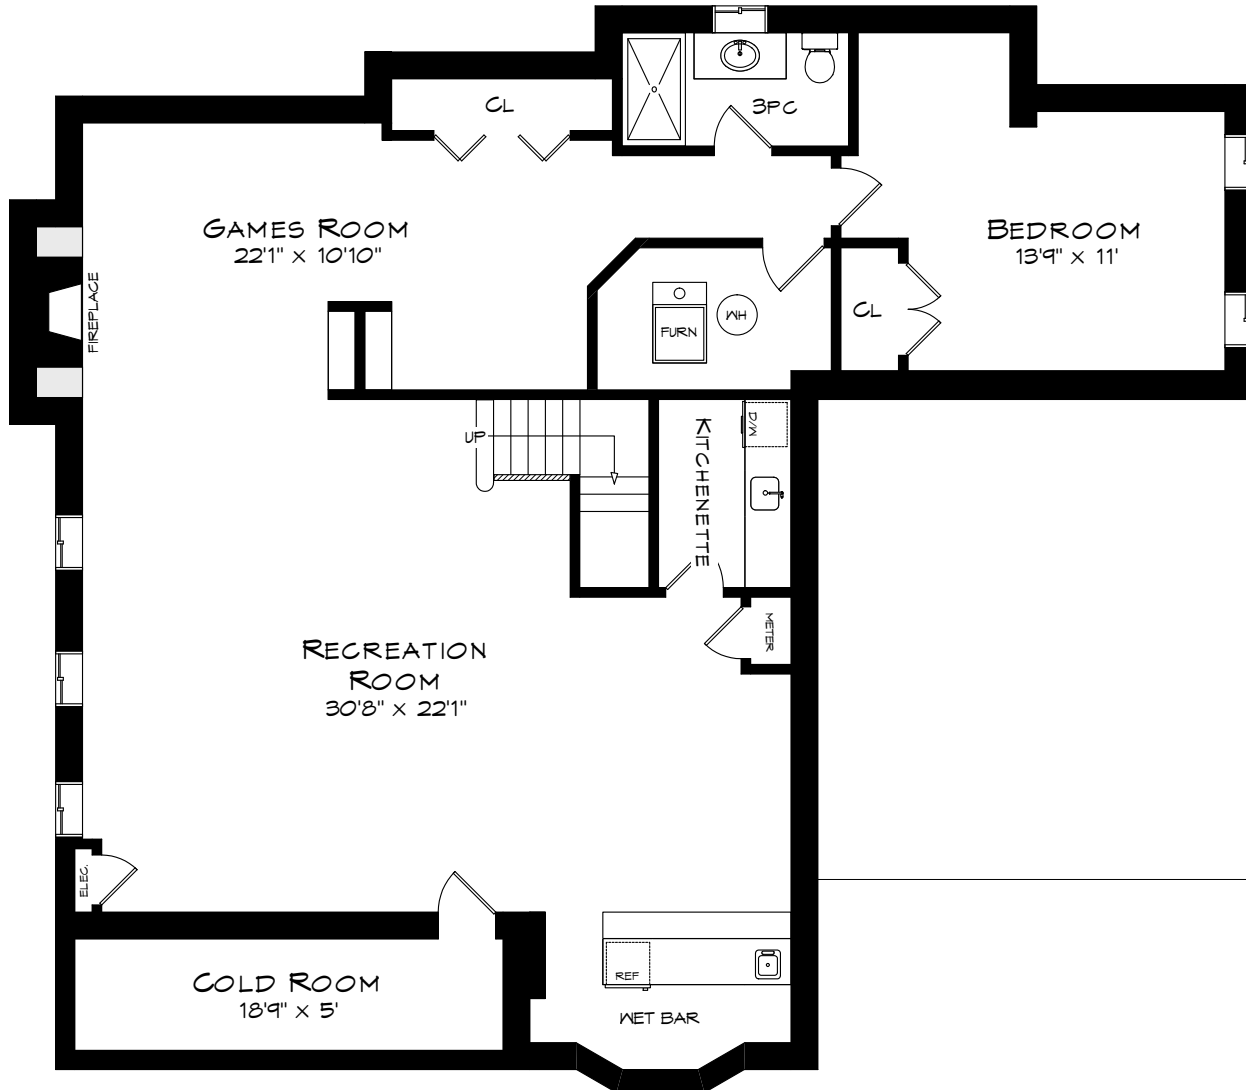

2455 BIRKDALE CRESCENT

TOTAL SQUARE FOOTAGE
5,152 SQ.FT.

MAIN LEVEL
1,662 SQUARE FEET
CEILINGS: 9'

Measurements may not be 100% accurate
and should be used as a guideline only.
April - 2018

2455 BIRKDALE CRESCENT

UPPER LEVEL
1,720 SQUARE FEET

Measurements may not be 100% accurate
and should be used as a guideline only.
April - 2018

2455 BIRKDALE CRESCENT

LOWER LEVEL
1,770 SQUARE FEET

Measurements may not be 100% accurate
and should be used as a guideline only.
April - 2018