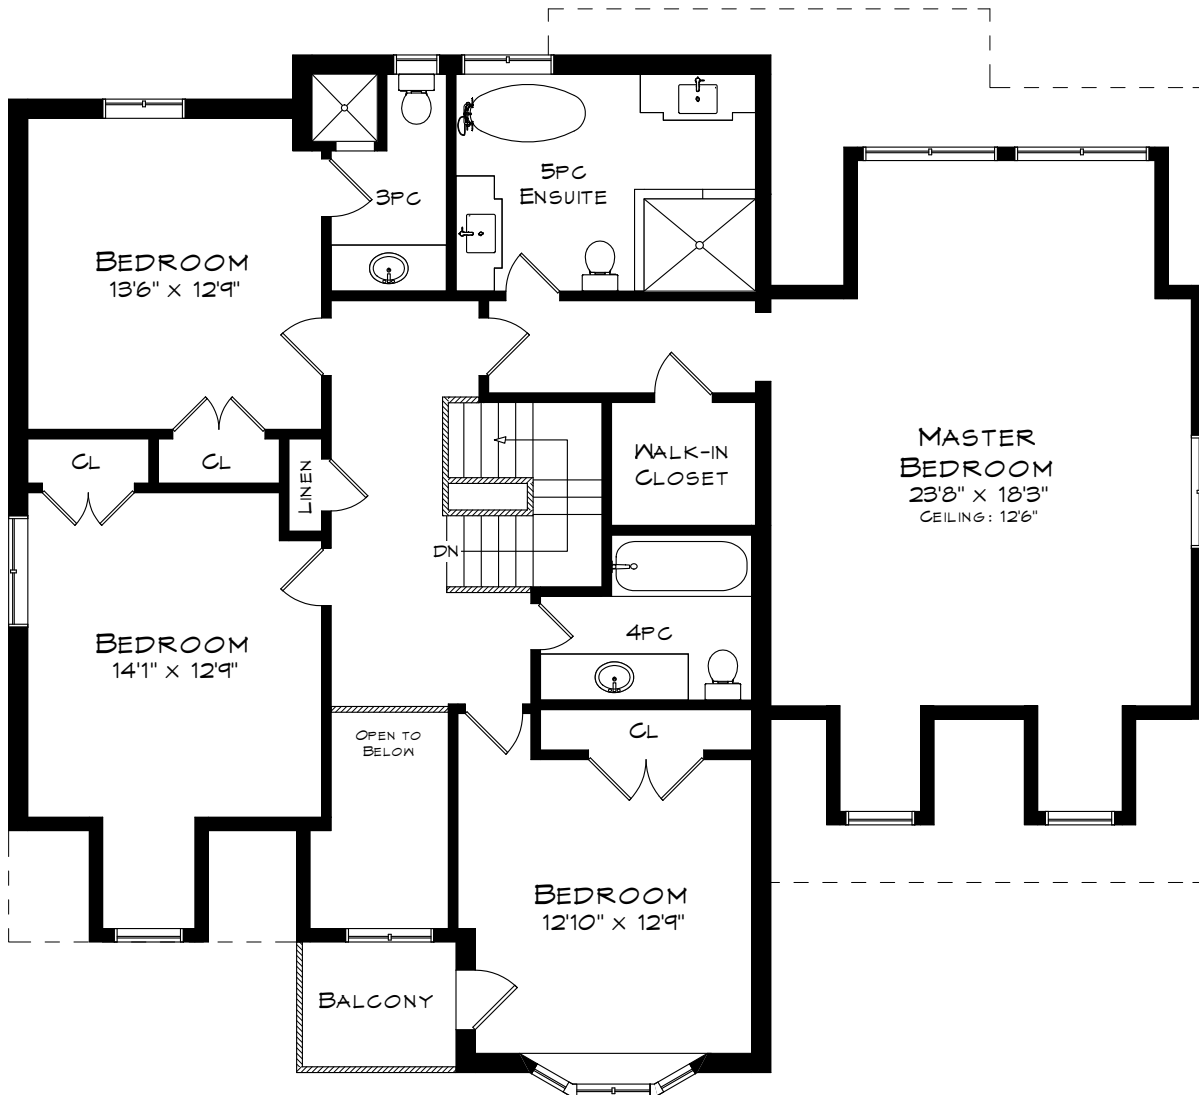

2455 BIRKDALE CRESCENT

TOTAL SQUARE FOOTAGE
5,152 SQ.FT.

MAIN LEVEL
1,662 SQUARE FEET
CEILINGS: 9'

Measurements may not be 100% accurate
and should be used as a guideline only.
April - 2018

2455 BIRKDALE CRESCENT

UPPER LEVEL
1,720 SQUARE FEET

Measurements may not be 100% accurate
and should be used as a guideline only.
April - 2018

2455 BIRKDALE CRESCENT

LOWER LEVEL
1,770 SQUARE FEET

Measurements may not be 100% accurate
and should be used as a guideline only.
April - 2018