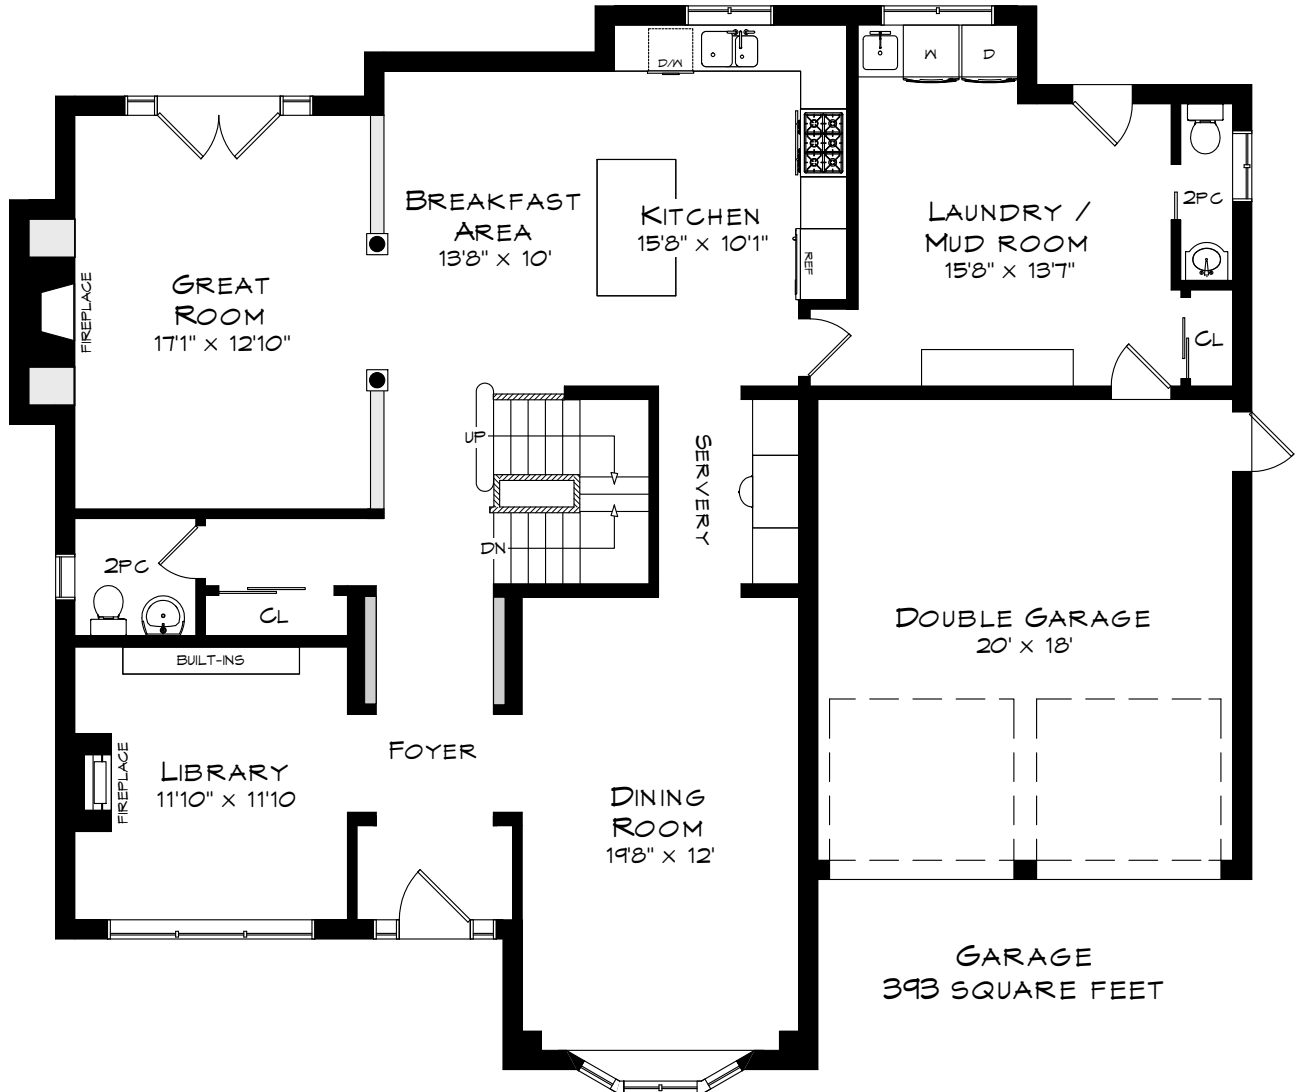

2455 BIRKDALE CRESCENT

TOTAL SQUARE FOOTAGE
5,152 SQ.FT.

MAIN LEVEL
1,662 SQUARE FEET
CEILINGS: 9'

Measurements may not be 100% accurate
and should be used as a guideline only.
April - 2018

2455 BIRKDALE CRESCENT

UPPER LEVEL
1,720 SQUARE FEET

Measurements may not be 100% accurate
and should be used as a guideline only.
April - 2018

2455 BIRKDALE CRESCENT

LOWER LEVEL
1,770 SQUARE FEET

Measurements may not be 100% accurate
and should be used as a guideline only.
April - 2018