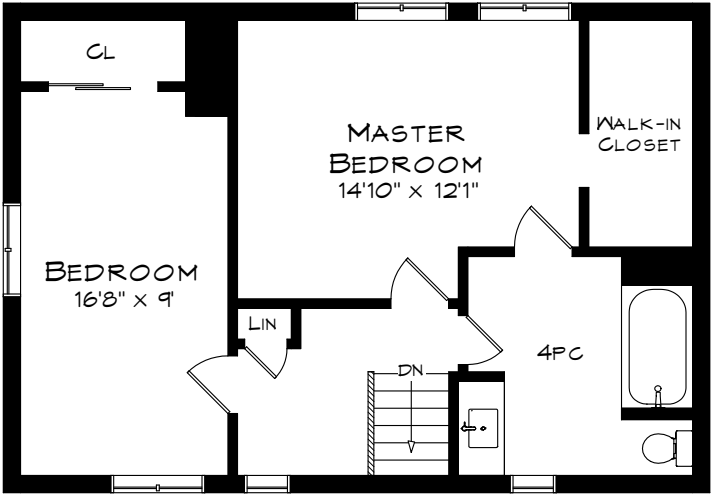

# 2092 DICKSON ROAD

TOTAL SQUARE FOOTAGE  
4,046 SQ.FT.

# 2092 DICKSON ROAD

LOWER LEVEL  
768 SQUARE FEET

UPPER LEVEL  
653 SQUARE FEET

Measurements may not be 100% accurate  
and should be used as a guideline only.  
April - 2018