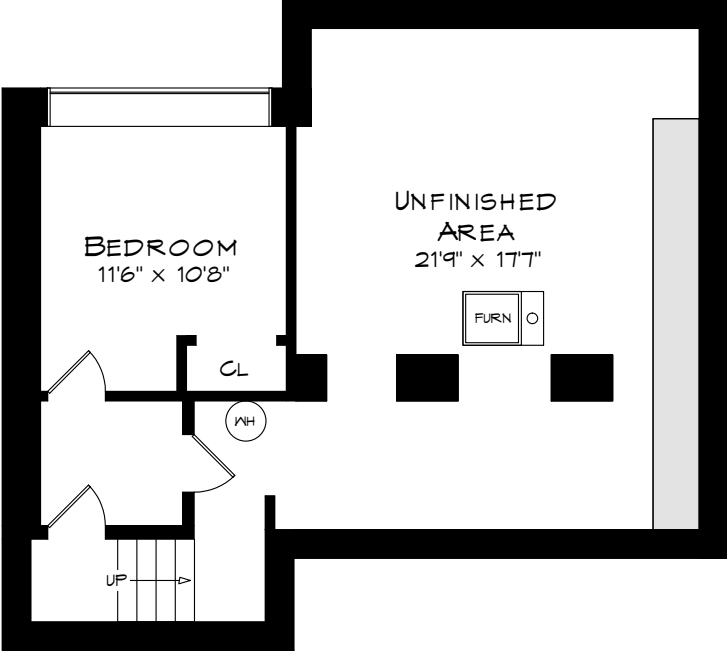

# 2092 DICKSON ROAD

TOTAL SQUARE FOOTAGE  
4,046 SQ.FT.

# 2092 DICKSON ROAD

LOWER LEVEL  
768 SQUARE FEET

UPPER LEVEL  
653 SQUARE FEET

Measurements may not be 100% accurate  
and should be used as a guideline only.  
April - 2018