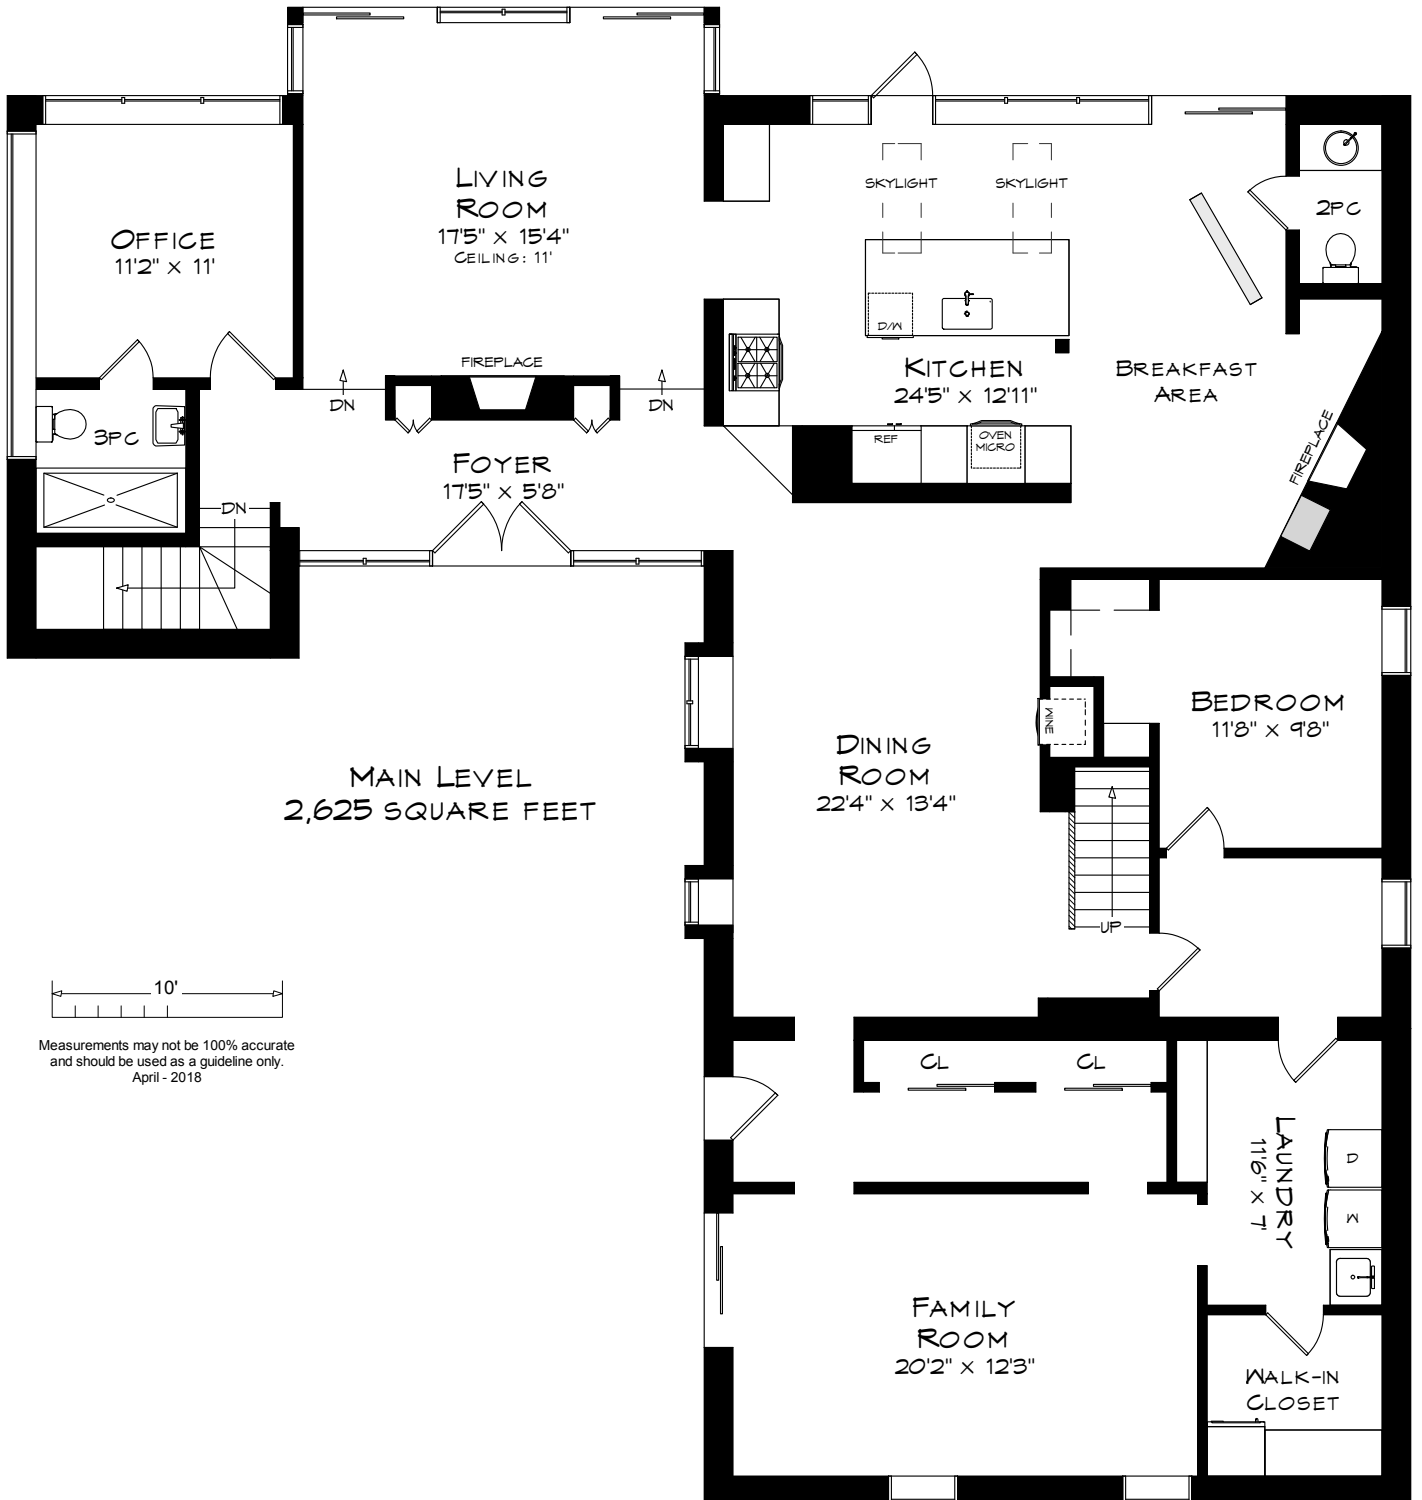

# 2092 DICKSON ROAD

TOTAL SQUARE FOOTAGE  
4,046 SQ.FT.

# 2092 DICKSON ROAD

LOWER LEVEL  
768 SQUARE FEET

UPPER LEVEL  
653 SQUARE FEET

Measurements may not be 100% accurate  
and should be used as a guideline only.  
April - 2018