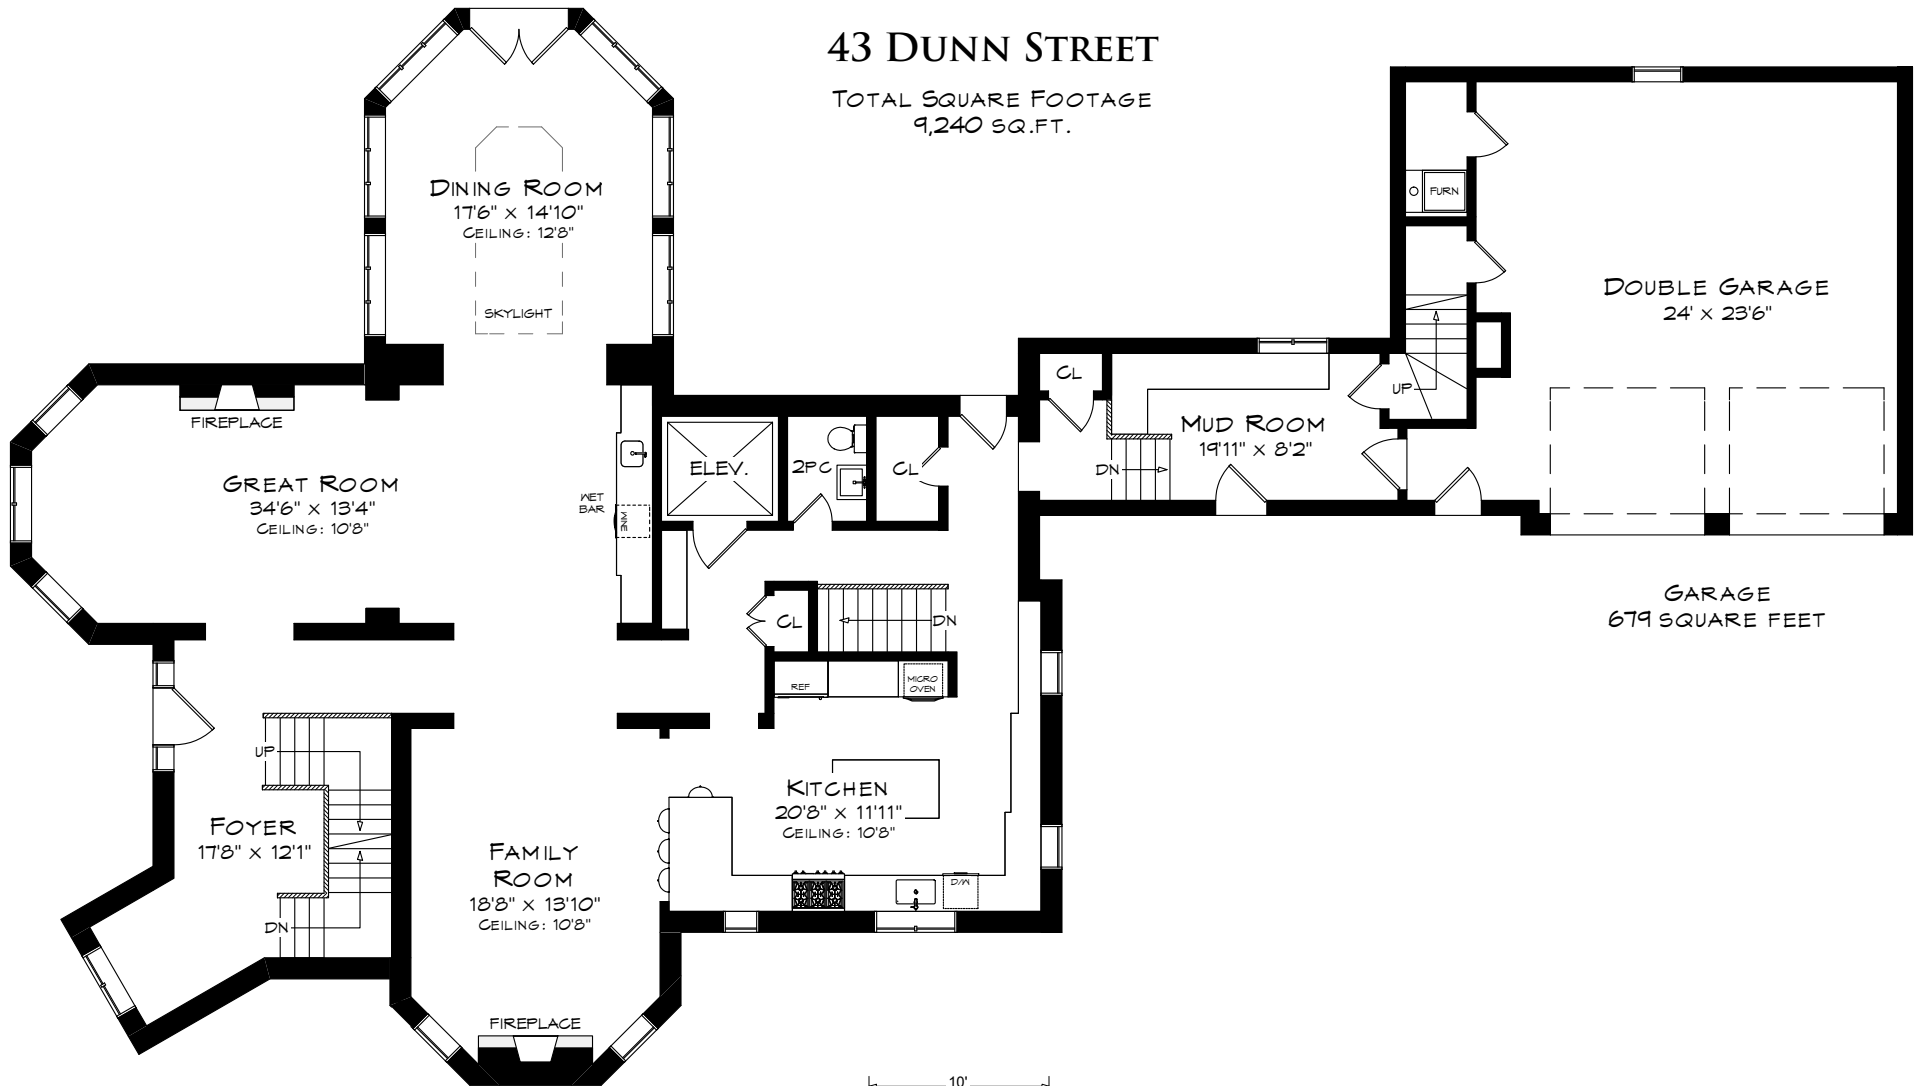

43 DUNN STREET

TOTAL SQUARE FOOTAGE
9,240 SQ.FT.

MAIN LEVEL
2,431 SQUARE FEET