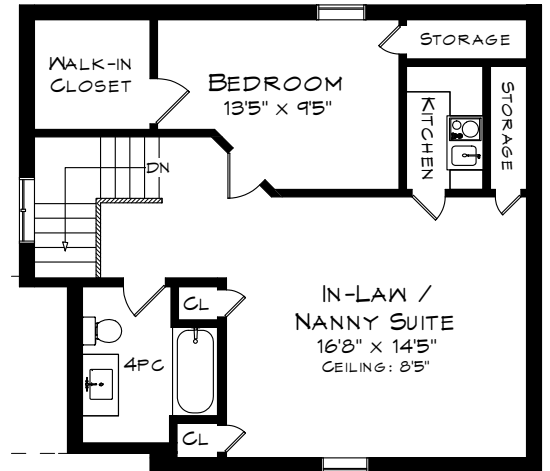

COACH HOUSE
722 SQUARE FEET