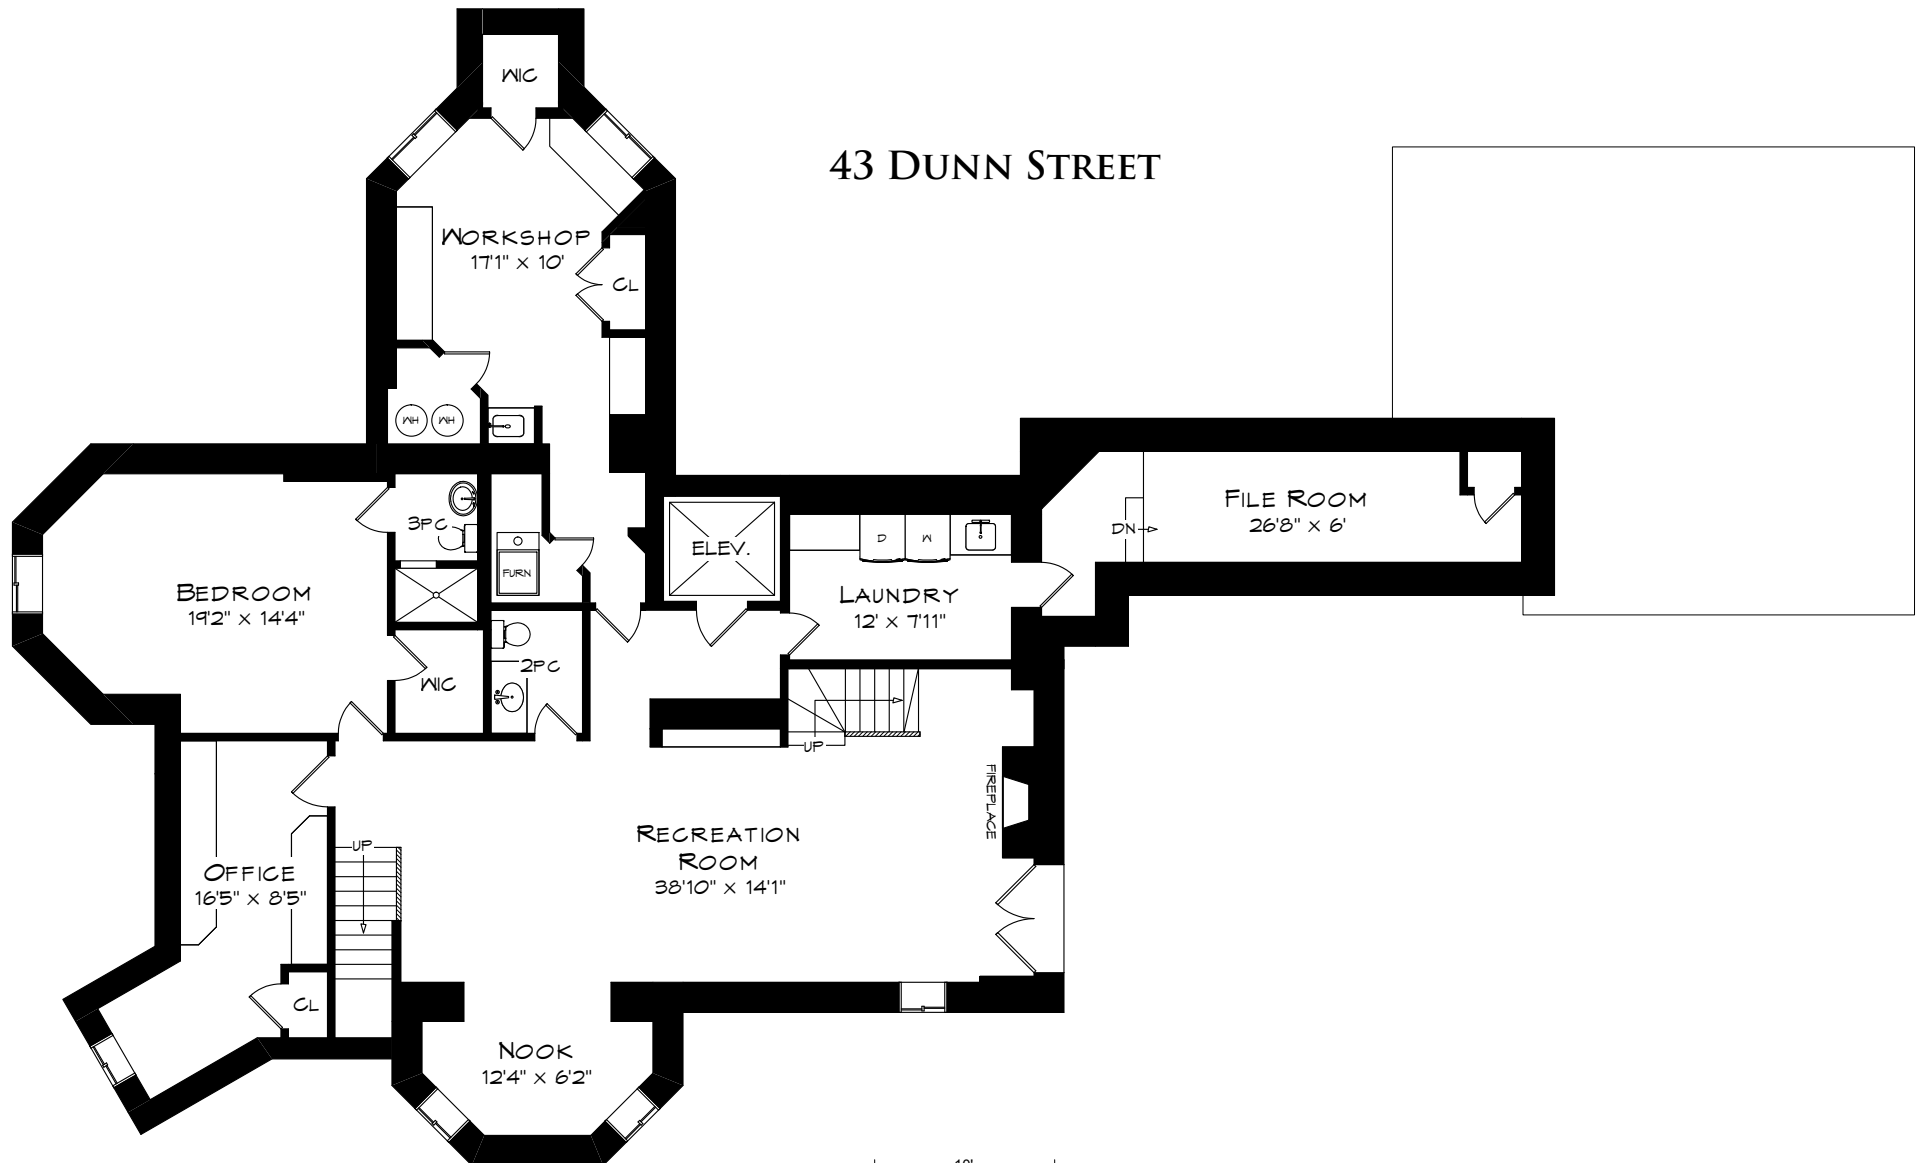

43 DUNN STREET

LOWER LEVEL
2,501 SQUARE FEET