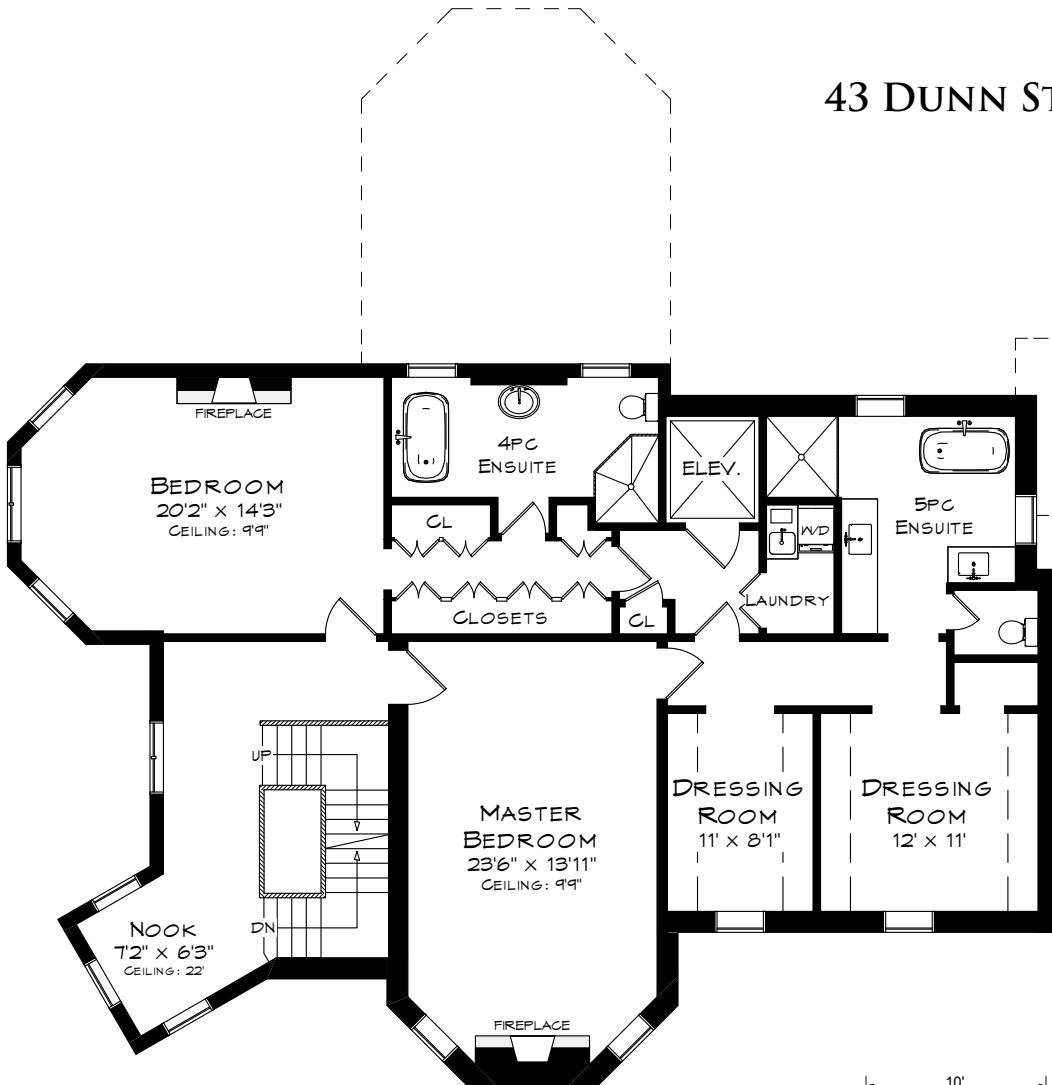

43 DUNN STREET

SECOND LEVEL
1,846 SQUARE FEET