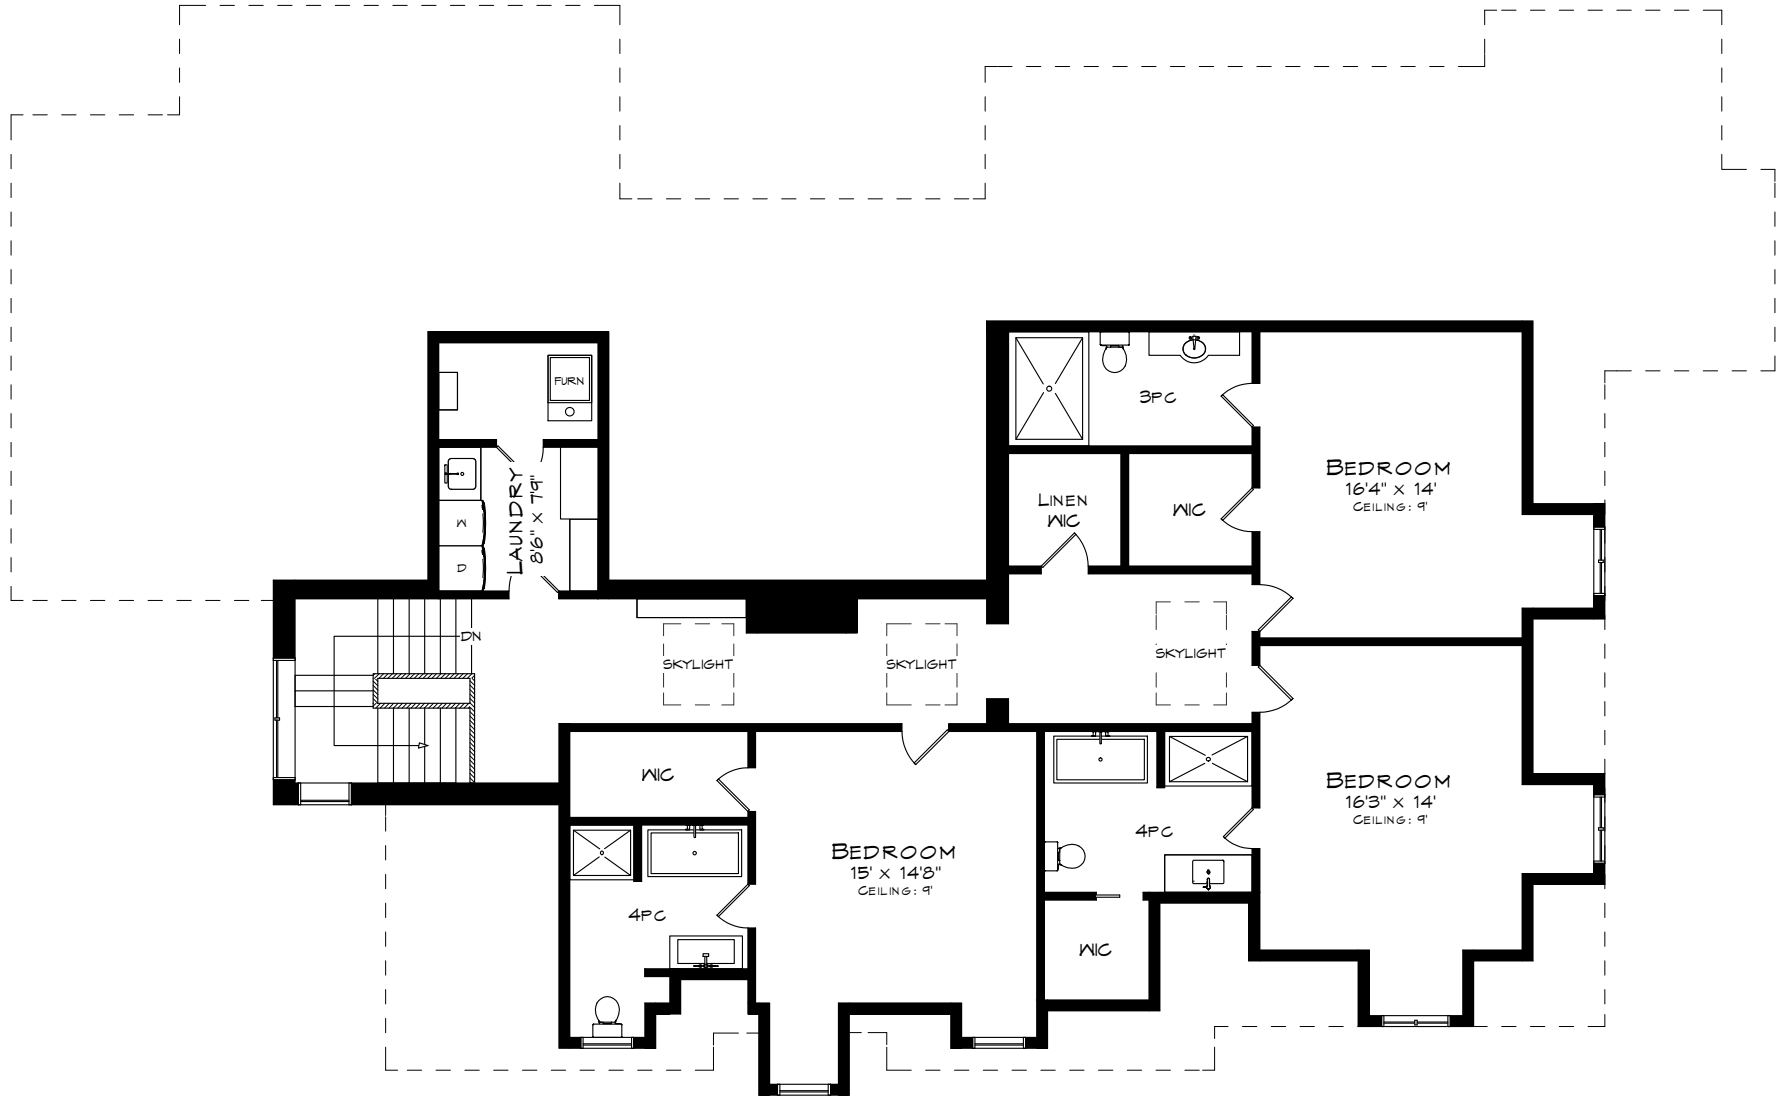

# 324 CHARTWELL ROAD

TOTAL SQUARE FOOTAGE  
9,111 SQ.FT.

GARAGE  
642 SQUARE FEET

MAIN LEVEL  
3,498 SQUARE FEET

Measurements may not be 100% accurate  
and should be used as a guideline only.  
January - 2019

# 324 CHARTWELL ROAD

Measurements may not be 100% accurate and should be used as a guideline only.  
January - 2019

UPPER LEVEL  
1,952 SQUARE FEET

# 324 CHARTWELL ROAD

Measurements may not be 100% accurate and should be used as a guideline only.  
January - 2019

LOWER LEVEL  
3,661 SQUARE FEET