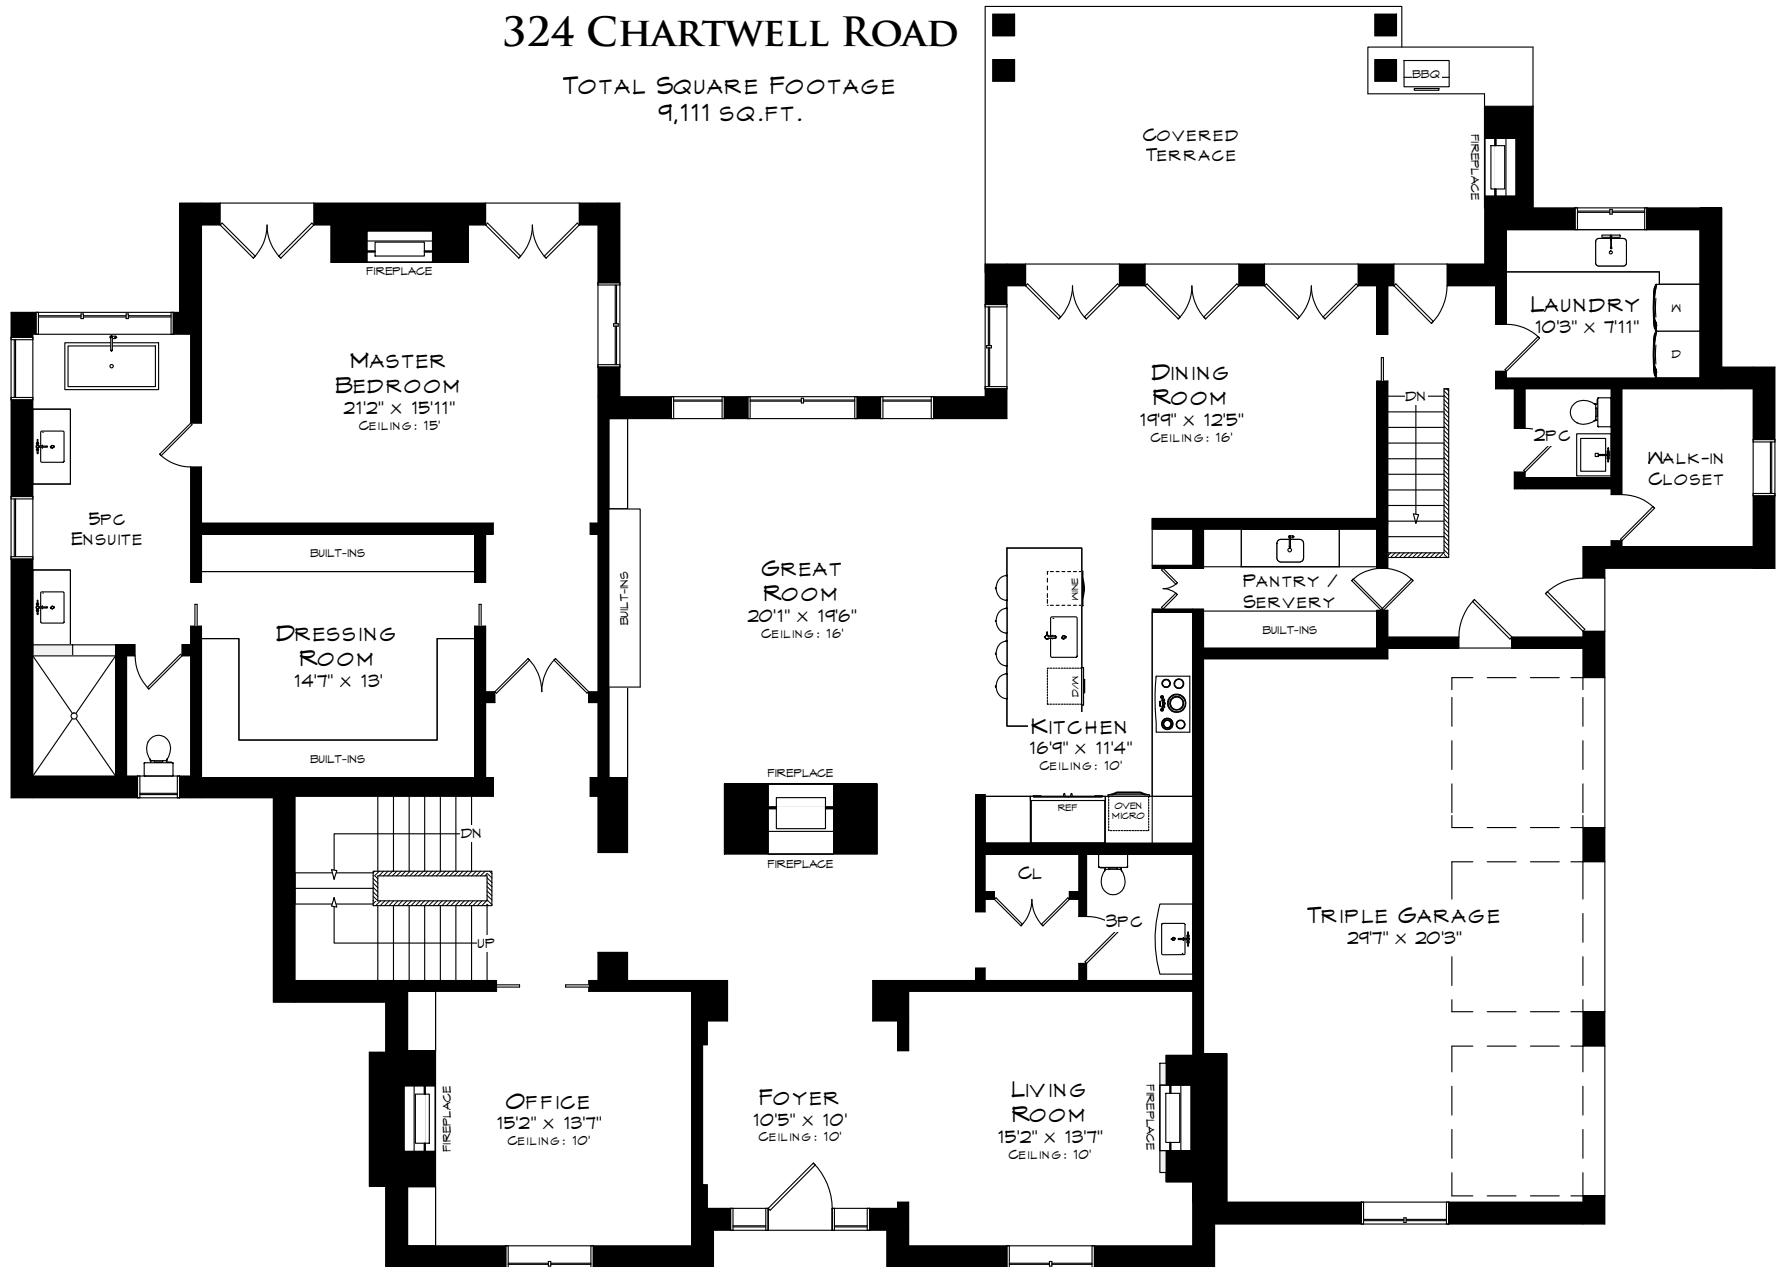

324 CHARTWELL ROAD

TOTAL SQUARE FOOTAGE
9,111 SQ.FT.

GARAGE
642 SQUARE FEET

MAIN LEVEL
3,498 SQUARE FEET