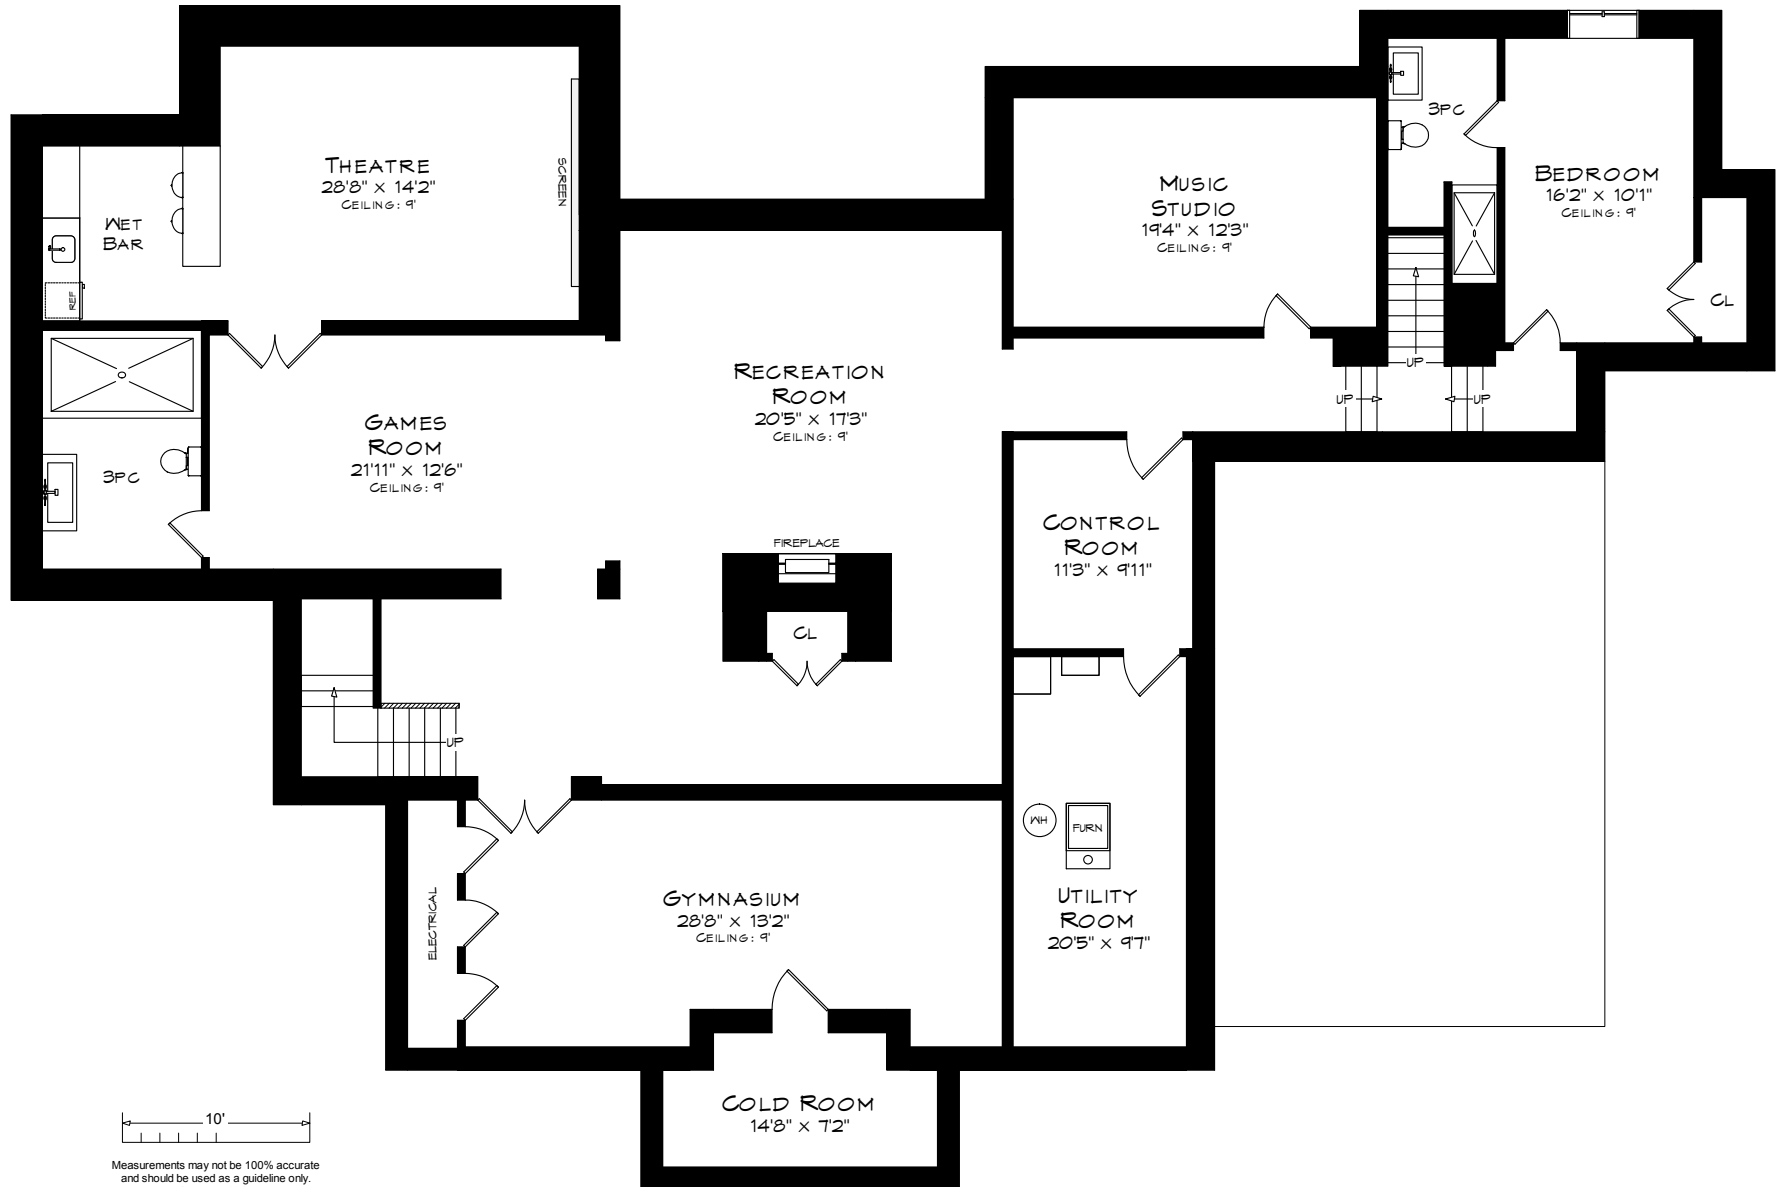

324 CHARTWELL ROAD

LOWER LEVEL
3,661 SQUARE FEET