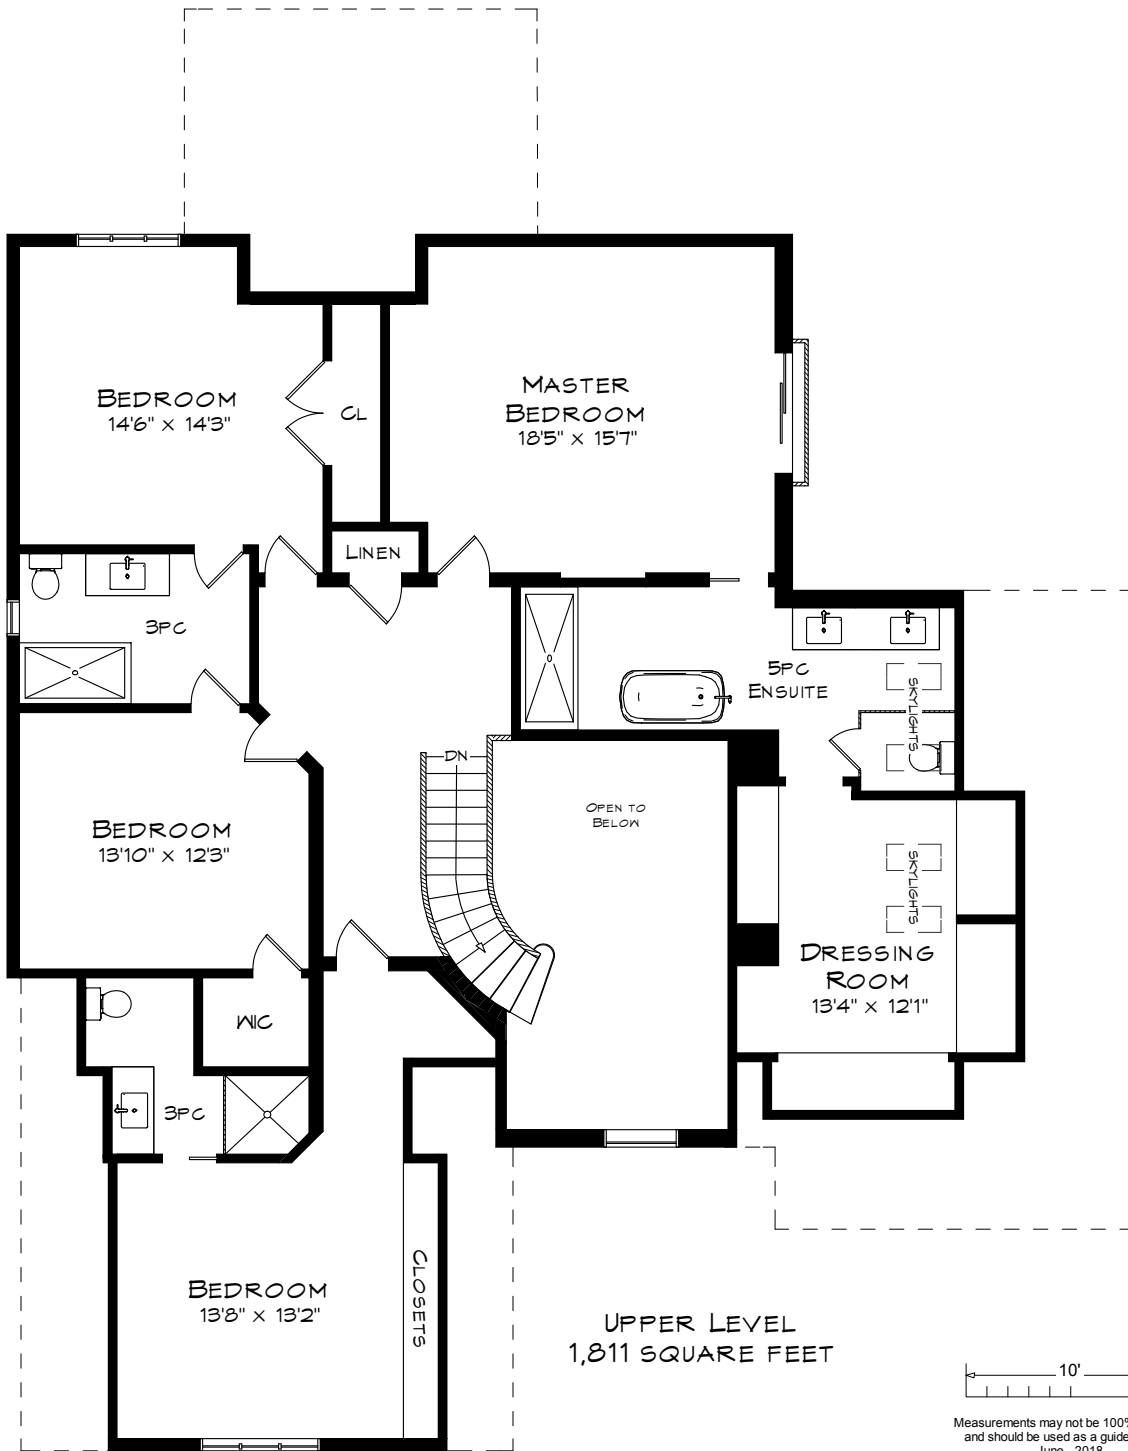

2270 SAXONY COURT

TOTAL SQUARE FOOTAGE
5,633 SQ.FT.

2270 SAXONY COURT

10'
Measurements may not be 100% accurate and should be used as a guideline only.
June - 2018

2270 SAXONY COURT