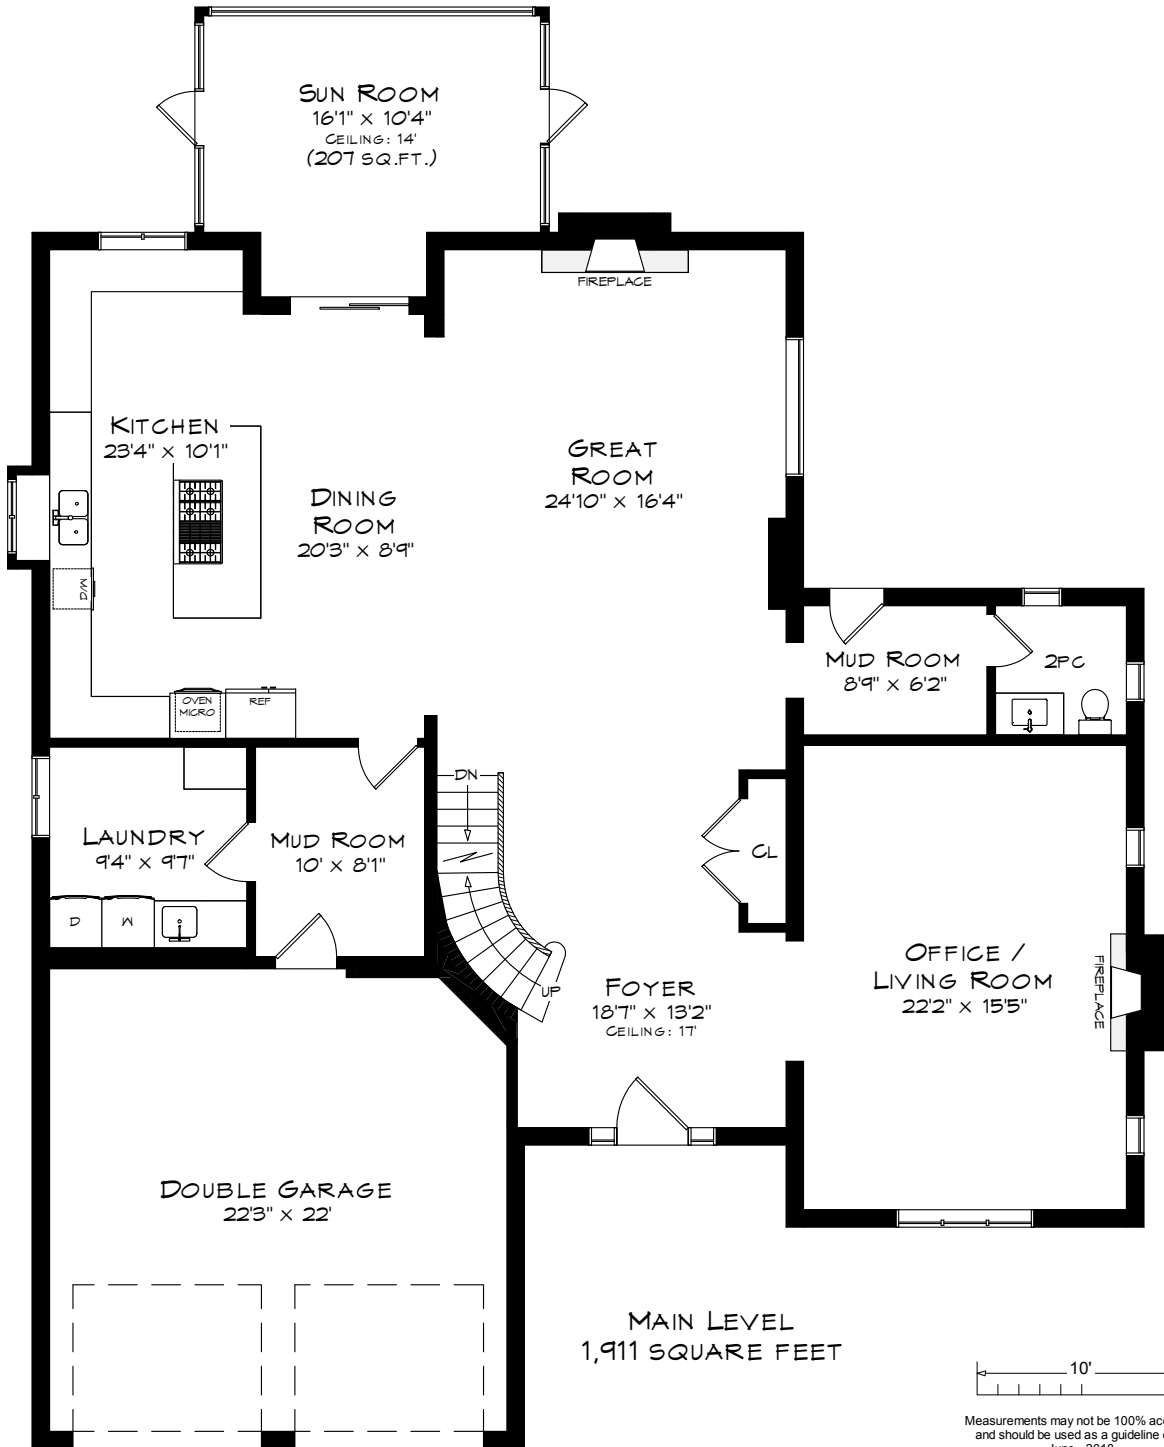

2270 SAXONY COURT

TOTAL SQUARE FOOTAGE
5,633 SQ.FT.

2270 SAXONY COURT

10'
Measurements may not be 100% accurate and should be used as a guideline only.
June - 2018

2270 SAXONY COURT