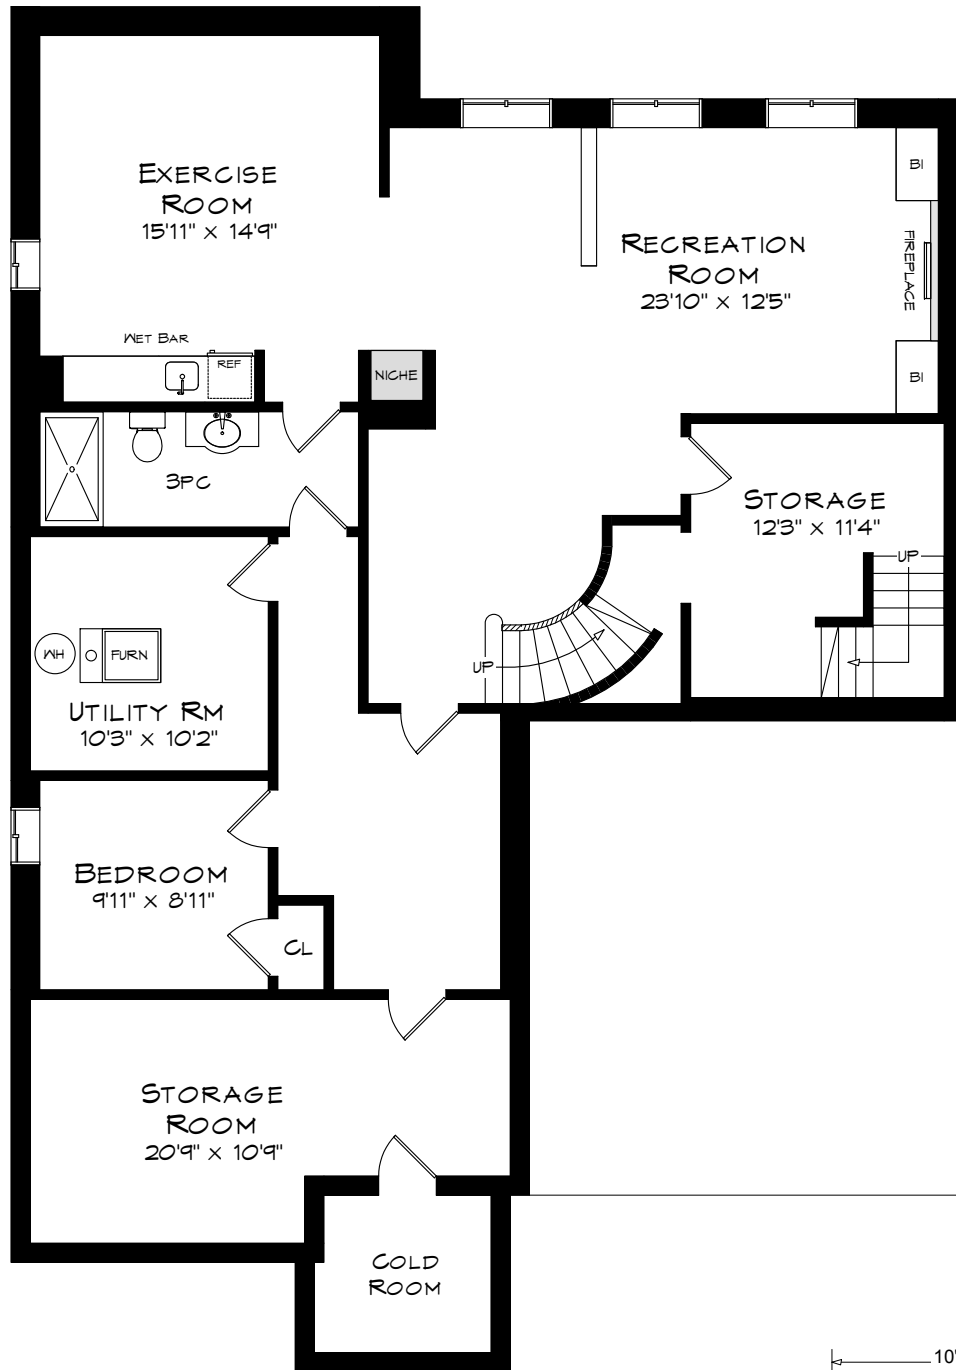

3229 TRAILSIDE DRIVE

TOTAL SQUARE FOOTAGE
5,358 SQ.FT.

MAIN LEVEL
1,695 SQUARE FEET
CEILINGS: 9'

Measurements may not be 100% accurate
and should be used as a guideline only.
July - 2018

3229 TRAILSIDE DRIVE

UPPER LEVEL
1,902 SQUARE FEET

Measurements may not be 100% accurate
and should be used as a guideline only.
July - 2018

3229 TRAILSIDE DRIVE

LOWER LEVEL
1,761 SQUARE FEET

Measurements may not be 100% accurate
and should be used as a guideline only.
July - 2018