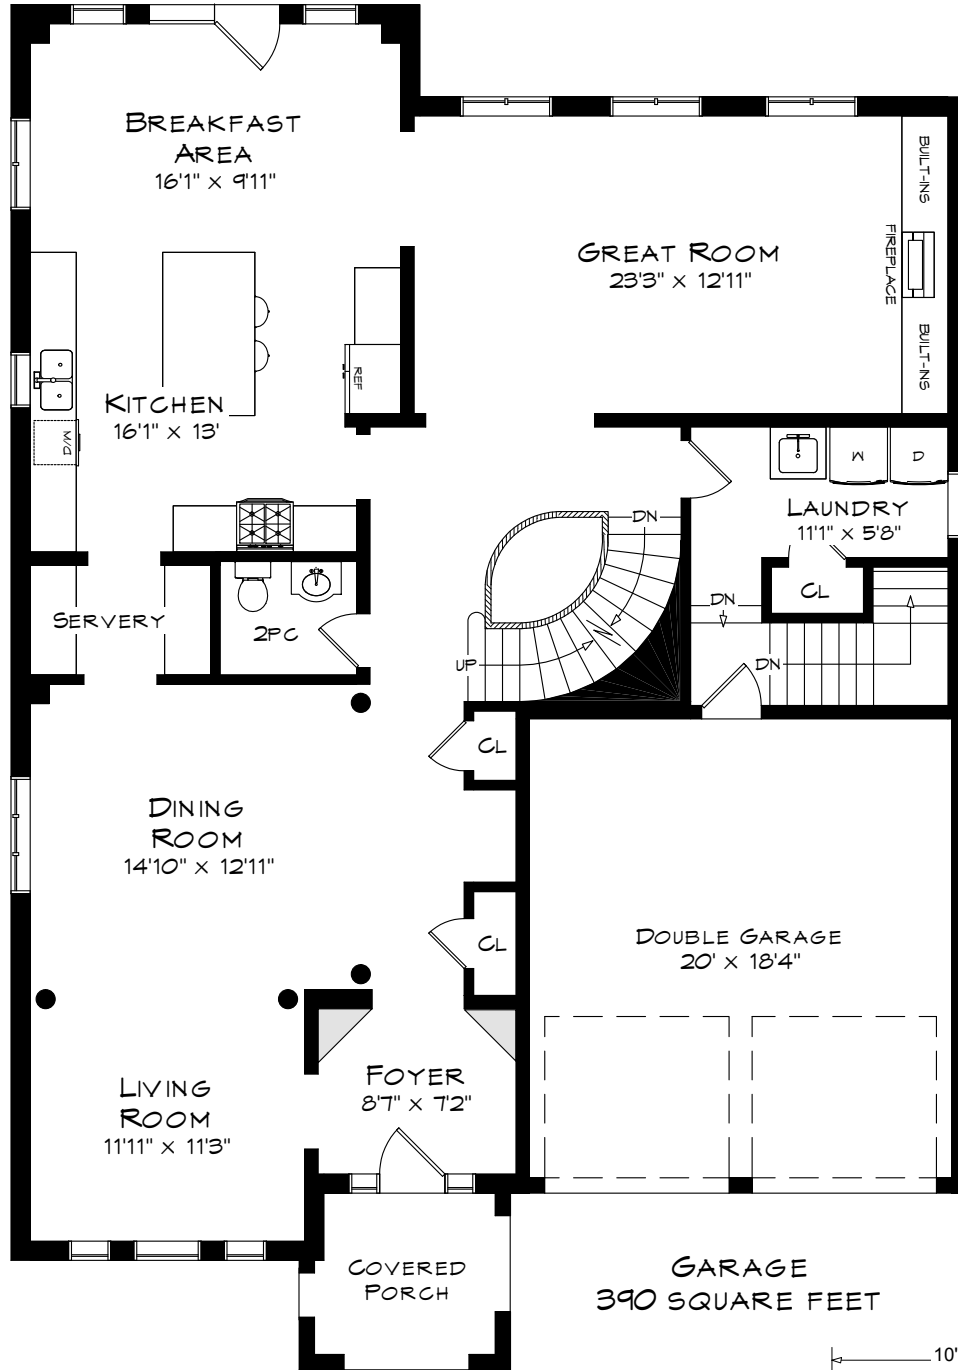

3229 TRAILSIDE DRIVE

TOTAL SQUARE FOOTAGE
5,358 SQ.FT.

MAIN LEVEL
1,695 SQUARE FEET
CEILINGS: 9'

Measurements may not be 100% accurate
and should be used as a guideline only.
July - 2018

3229 TRAILSIDE DRIVE

UPPER LEVEL
1,902 SQUARE FEET

Measurements may not be 100% accurate
and should be used as a guideline only.
July - 2018

3229 TRAILSIDE DRIVE

LOWER LEVEL
1,761 SQUARE FEET

Measurements may not be 100% accurate
and should be used as a guideline only.
July - 2018