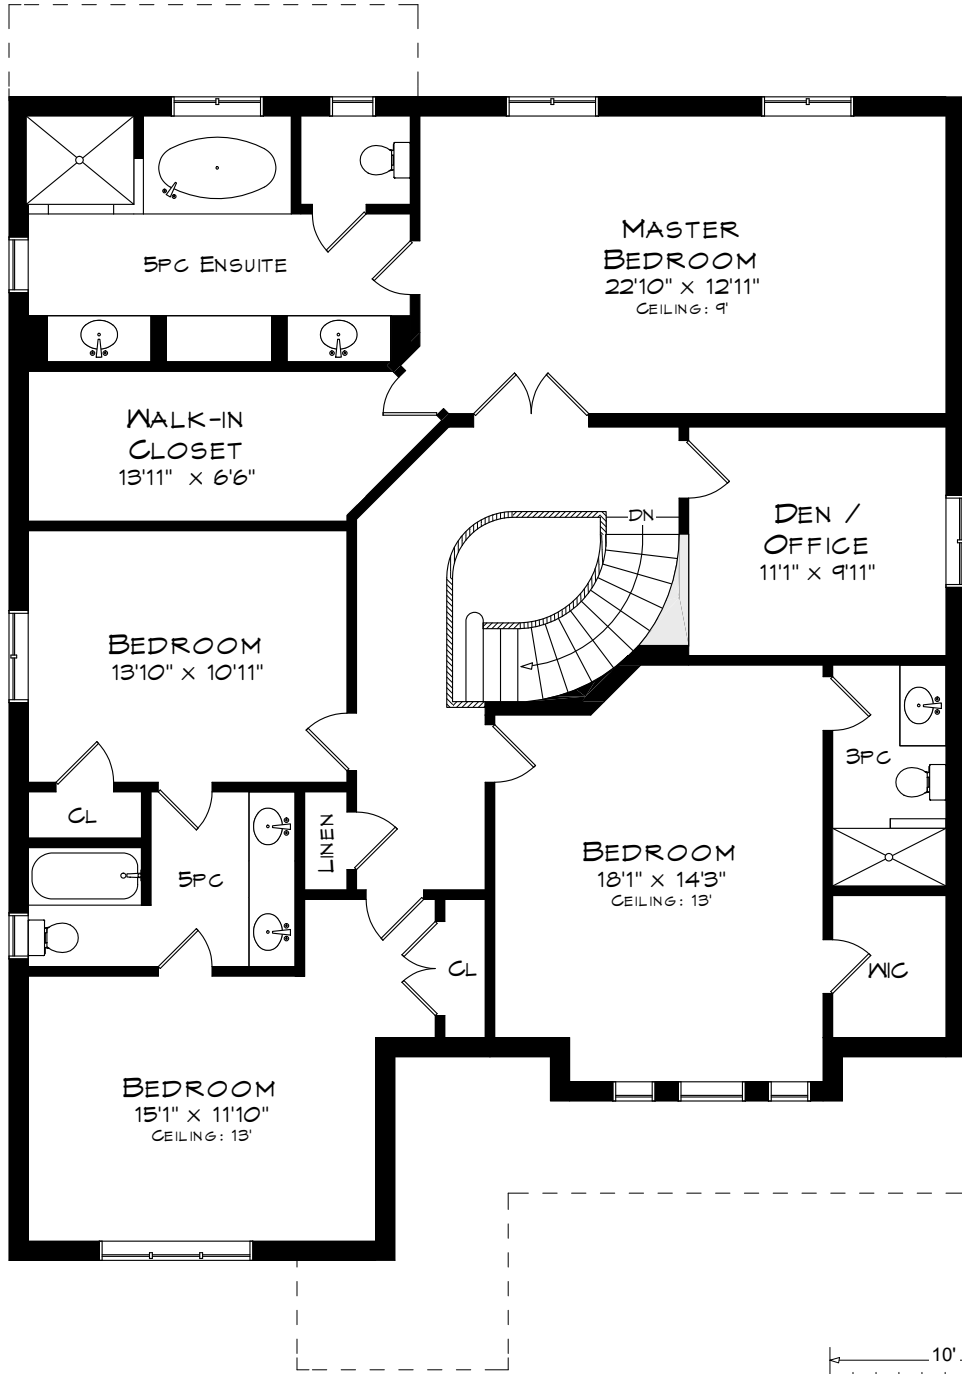

3229 TRAILSIDE DRIVE

TOTAL SQUARE FOOTAGE
5,358 SQ.FT.

MAIN LEVEL
1,695 SQUARE FEET
CEILINGS: 9'

Measurements may not be 100% accurate
and should be used as a guideline only.
July - 2018

3229 TRAILSIDE DRIVE

UPPER LEVEL
1,902 SQUARE FEET

Measurements may not be 100% accurate
and should be used as a guideline only.
July - 2018

3229 TRAILSIDE DRIVE

LOWER LEVEL
1,761 SQUARE FEET

Measurements may not be 100% accurate
and should be used as a guideline only.
July - 2018