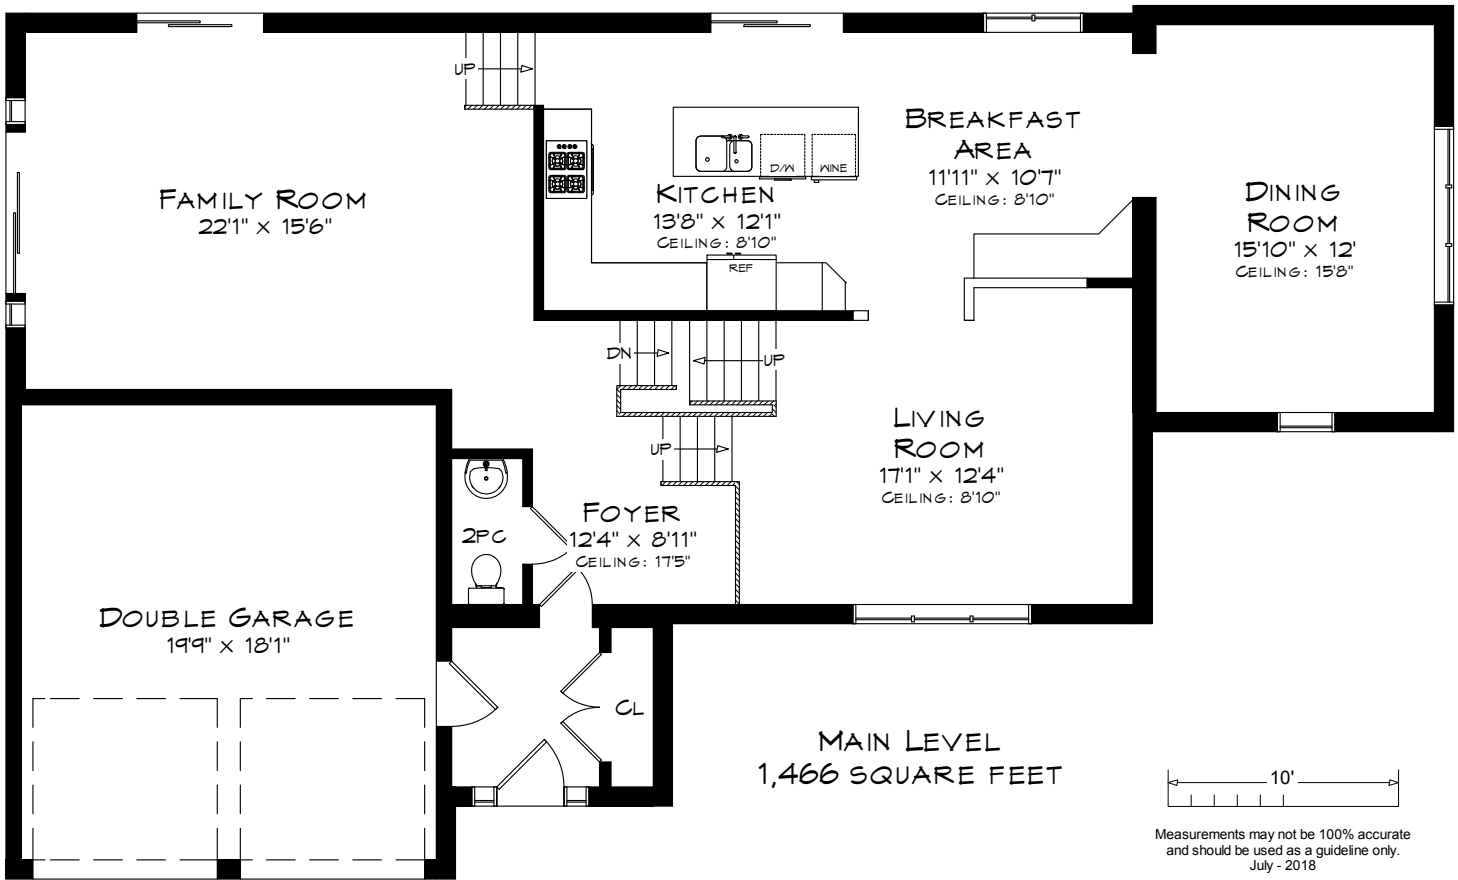

11 ARKENDO DRIVE

TOTAL SQUARE FOOTAGE
4,212 SQ.FT.

GARAGE
388 SQUARE FEET

MAIN LEVEL
1,466 SQUARE FEET

11 ARKENDO DRIVE

11 ARKENDO DRIVE