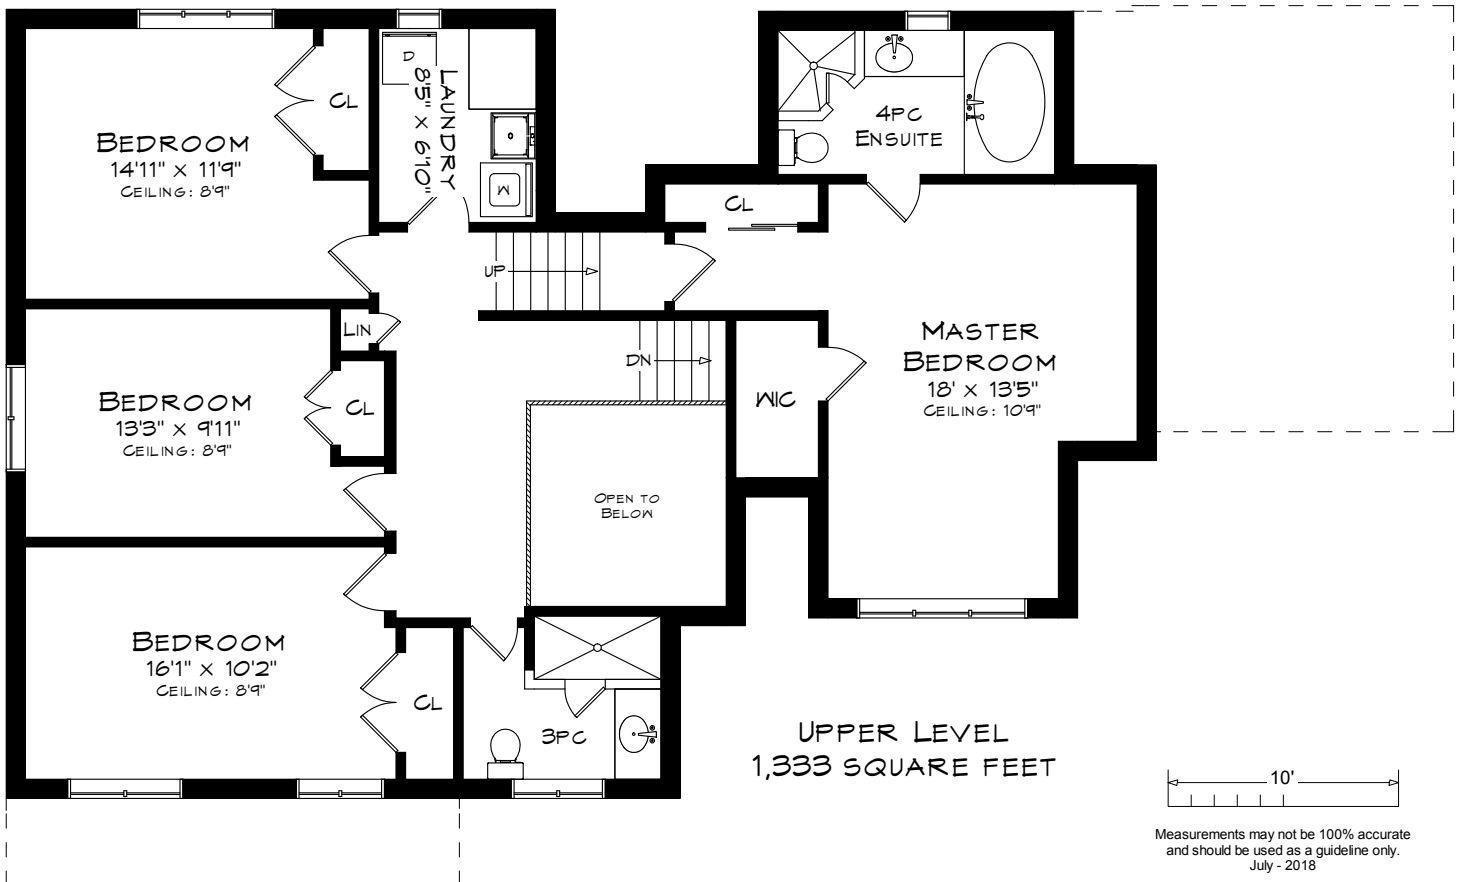

11 ARKENDO DRIVE

TOTAL SQUARE FOOTAGE
4,212 SQ.FT.

GARAGE
388 SQUARE FEET

MAIN LEVEL
1,466 SQUARE FEET

11 ARKENDO DRIVE

11 ARKENDO DRIVE