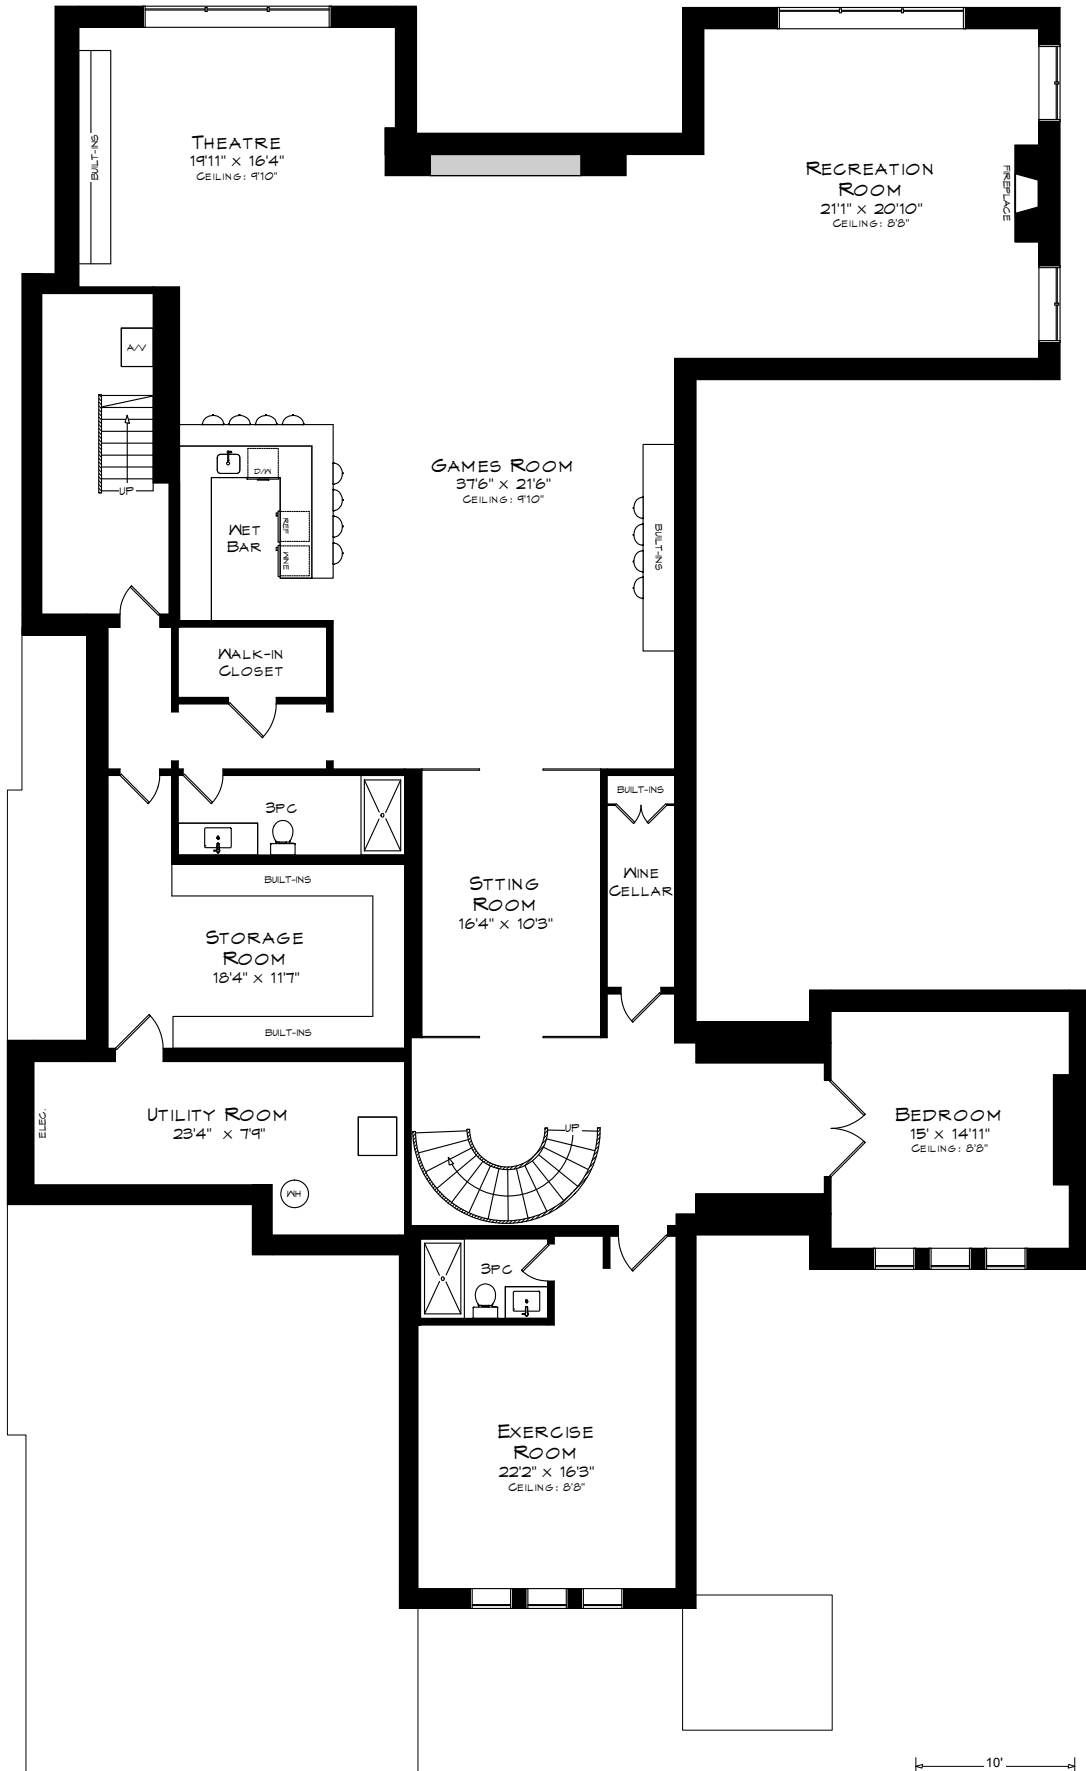

254 OAKHILL ROAD

LOWER LEVEL
4,390 SQUARE FEET