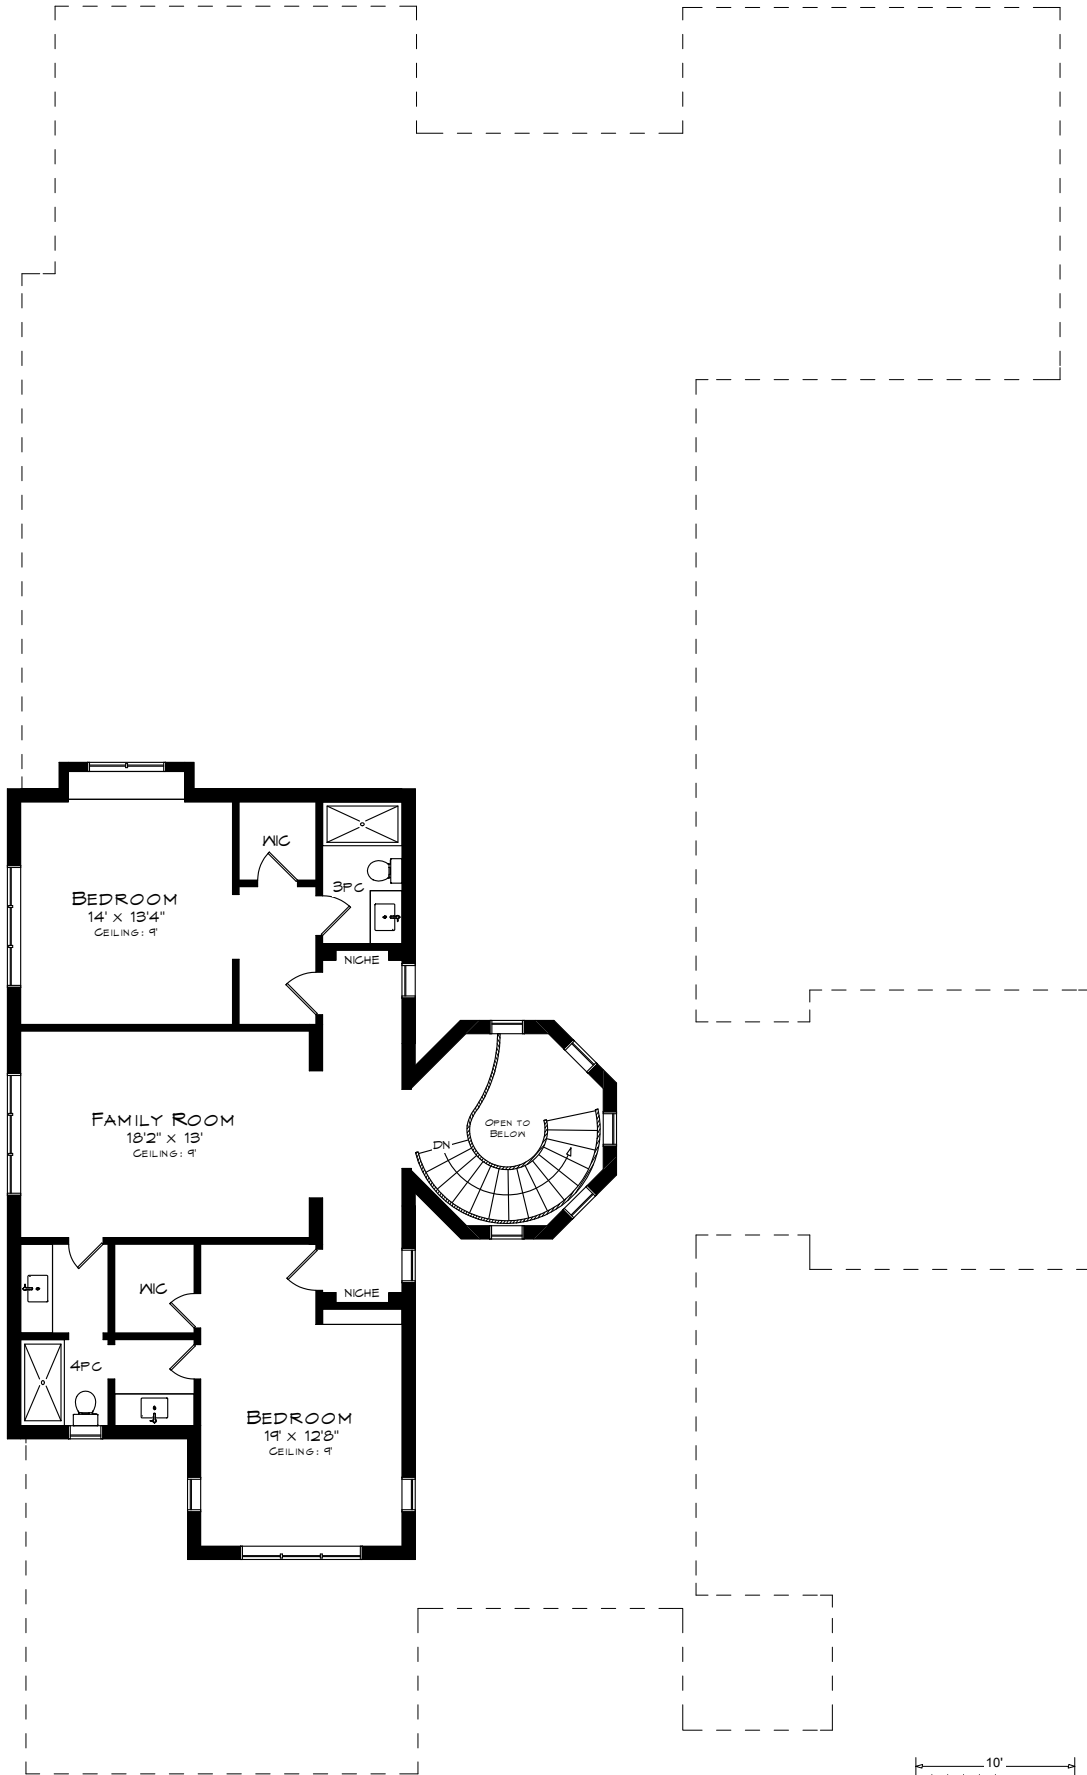

254 OAKHILL ROAD

UPPER LEVEL
1,415 SQUARE FEET