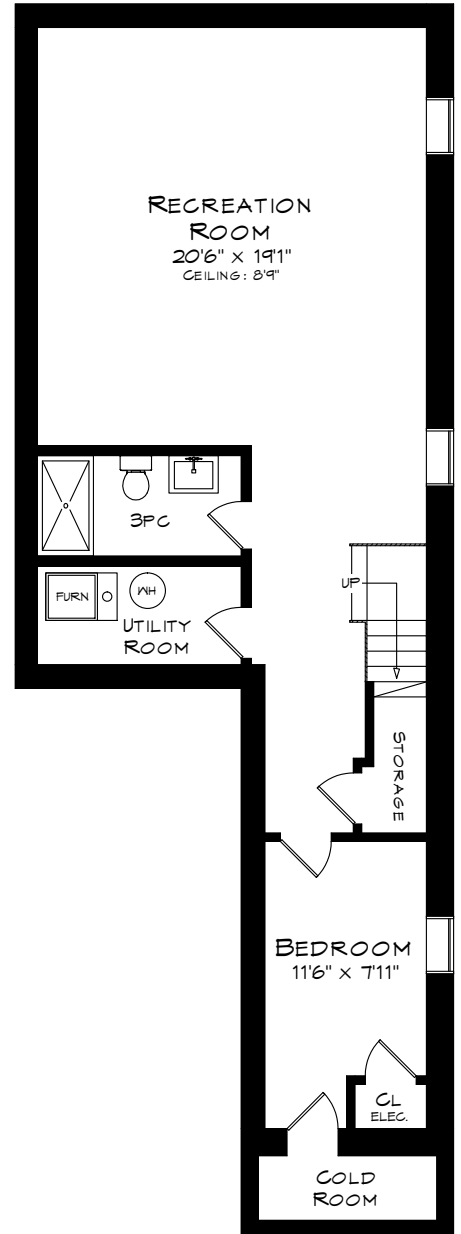

# 961 FOURTH STREET

TOTAL SQUARE FOOTAGE  
3,182 SQ.FT.

GARAGE  
240 SQUARE FEET

MAIN LEVEL  
958 SQUARE FEET

UPPER LEVEL  
1,221 SQUARE FEET

LOWER LEVEL  
1,003 SQUARE FEET

Measurements may not be 100% accurate  
and should be used as a guideline only.  
September - 2018