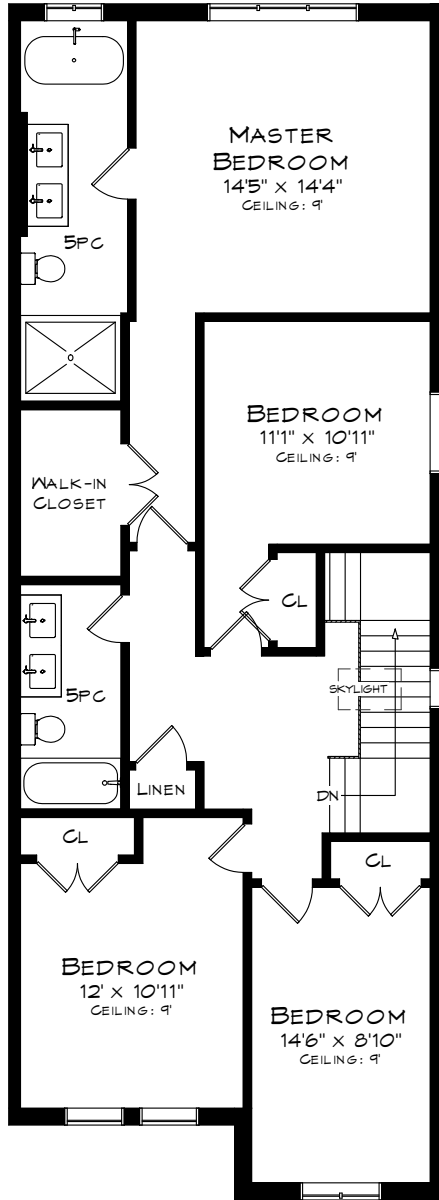

# 961 FOURTH STREET

TOTAL SQUARE FOOTAGE  
3,182 SQ.FT.

GARAGE  
240 SQUARE FEET

MAIN LEVEL  
958 SQUARE FEET

UPPER LEVEL  
1,221 SQUARE FEET

LOWER LEVEL  
1,003 SQUARE FEET

Measurements may not be 100% accurate  
and should be used as a guideline only.  
September - 2018