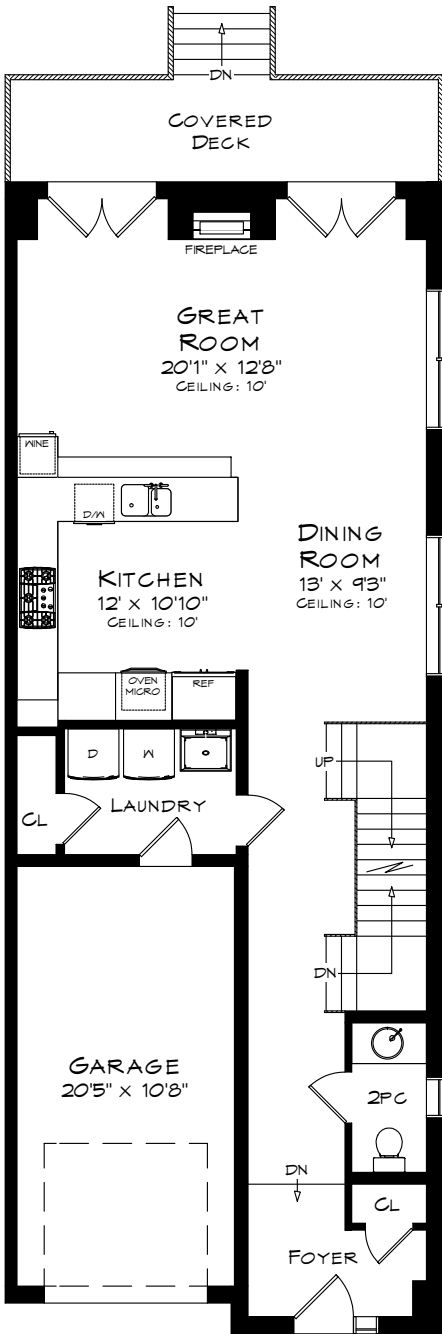

# 961 FOURTH STREET

TOTAL SQUARE FOOTAGE  
3,182 SQ.FT.

GARAGE  
240 SQUARE FEET

MAIN LEVEL  
958 SQUARE FEET

UPPER LEVEL  
1,221 SQUARE FEET

LOWER LEVEL  
1,003 SQUARE FEET

Measurements may not be 100% accurate  
and should be used as a guideline only.  
September - 2018