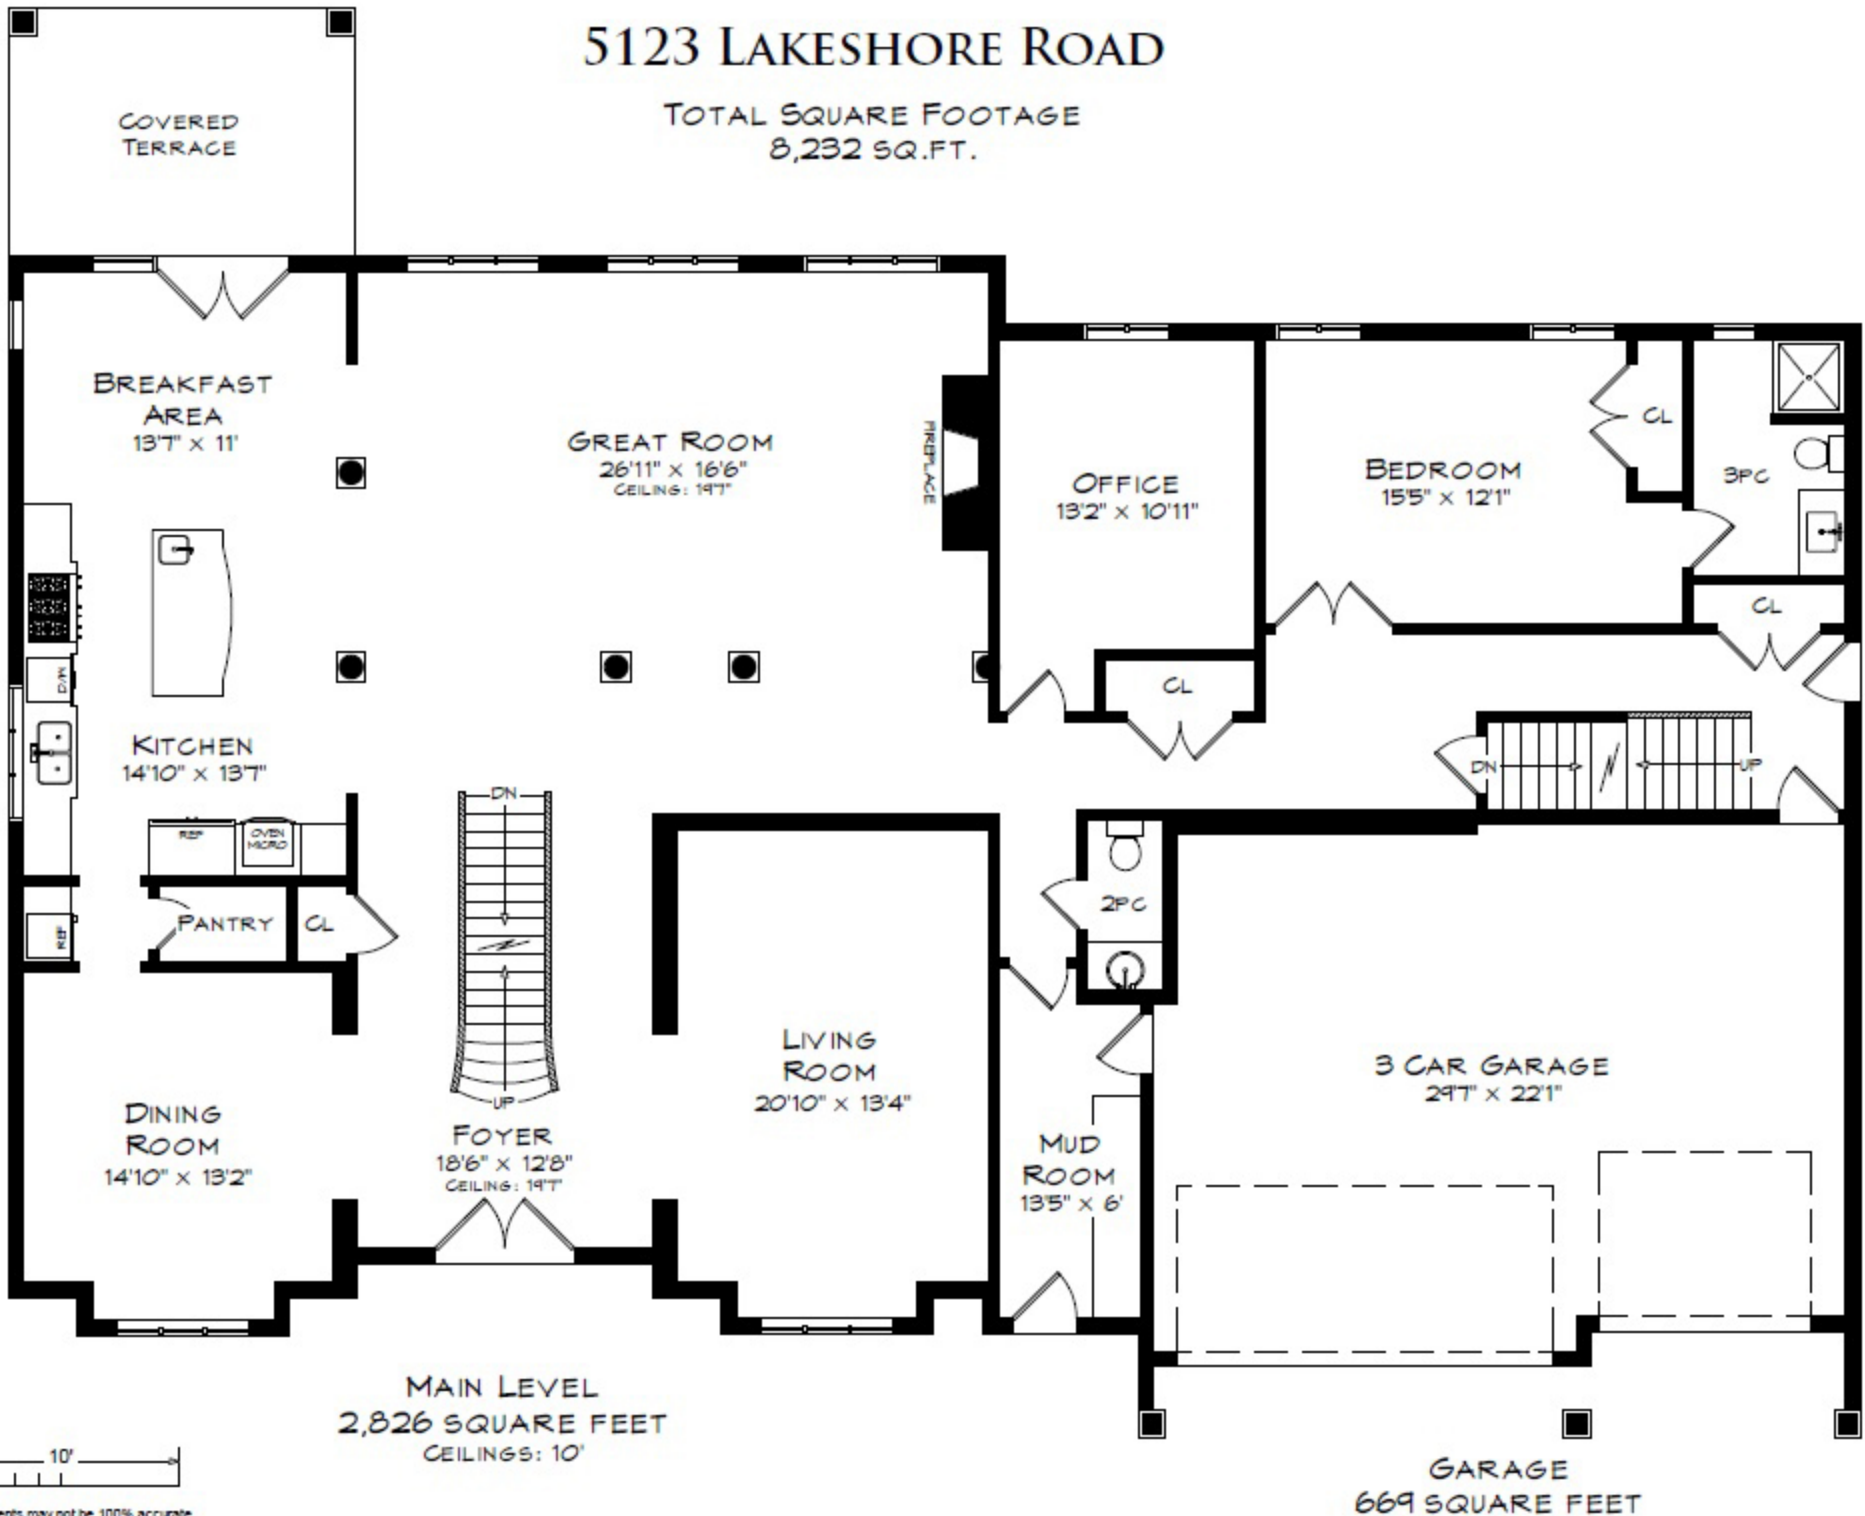

# 5123 LAKESHORE ROAD

TOTAL SQUARE FOOTAGE  
8,232 SQ.FT.

Measurements may not be 100% accurate  
and should be used as a guideline only.  
September - 2018

# 5123 LAKESHORE ROAD

UPPER LEVEL  
2,535 SQUARE FEET

Measurements may not be 100% accurate  
and should be used as a guideline only.  
September - 2018

# 5123 LAKESHORE ROAD

LOWER LEVEL  
2,871 SQUARE FEET

Measurements may not be 100% accurate  
and should be used as a guideline only.  
September - 2018