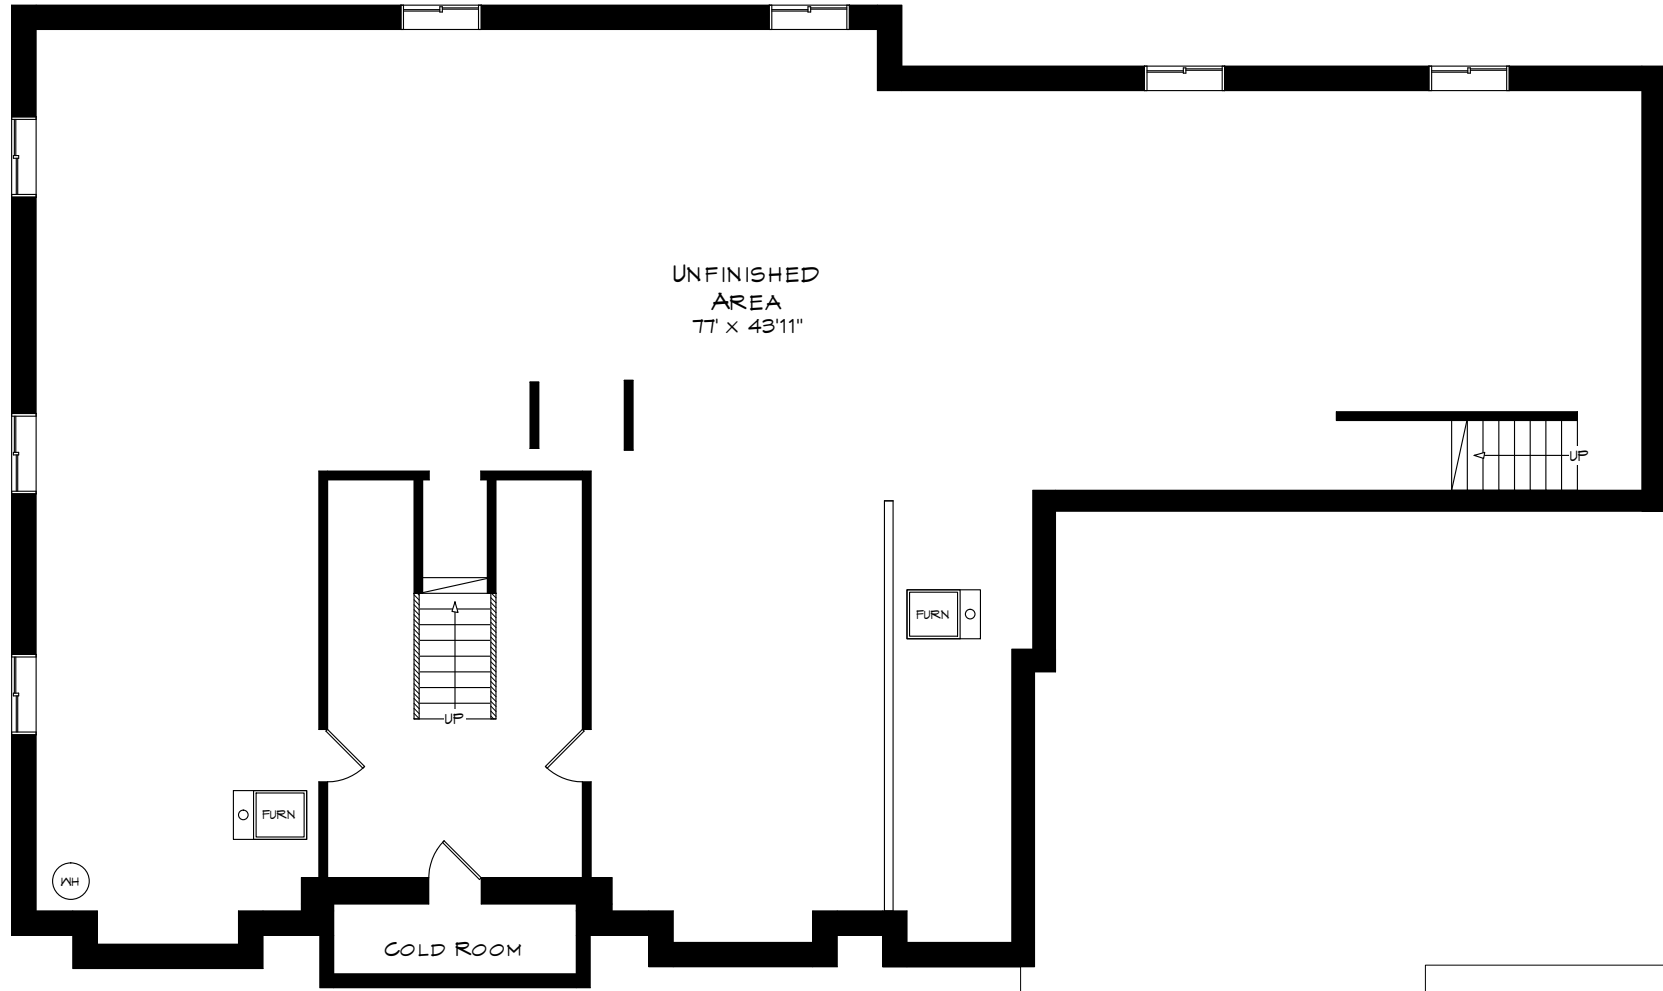

# 5123 LAKESHORE ROAD

TOTAL SQUARE FOOTAGE  
8,232 SQ.FT.

Measurements may not be 100% accurate  
and should be used as a guideline only.  
September - 2018

# 5123 LAKESHORE ROAD

UPPER LEVEL  
2,535 SQUARE FEET

Measurements may not be 100% accurate  
and should be used as a guideline only.  
September - 2018

# 5123 LAKESHORE ROAD

LOWER LEVEL  
2,871 SQUARE FEET

Measurements may not be 100% accurate  
and should be used as a guideline only.  
September - 2018