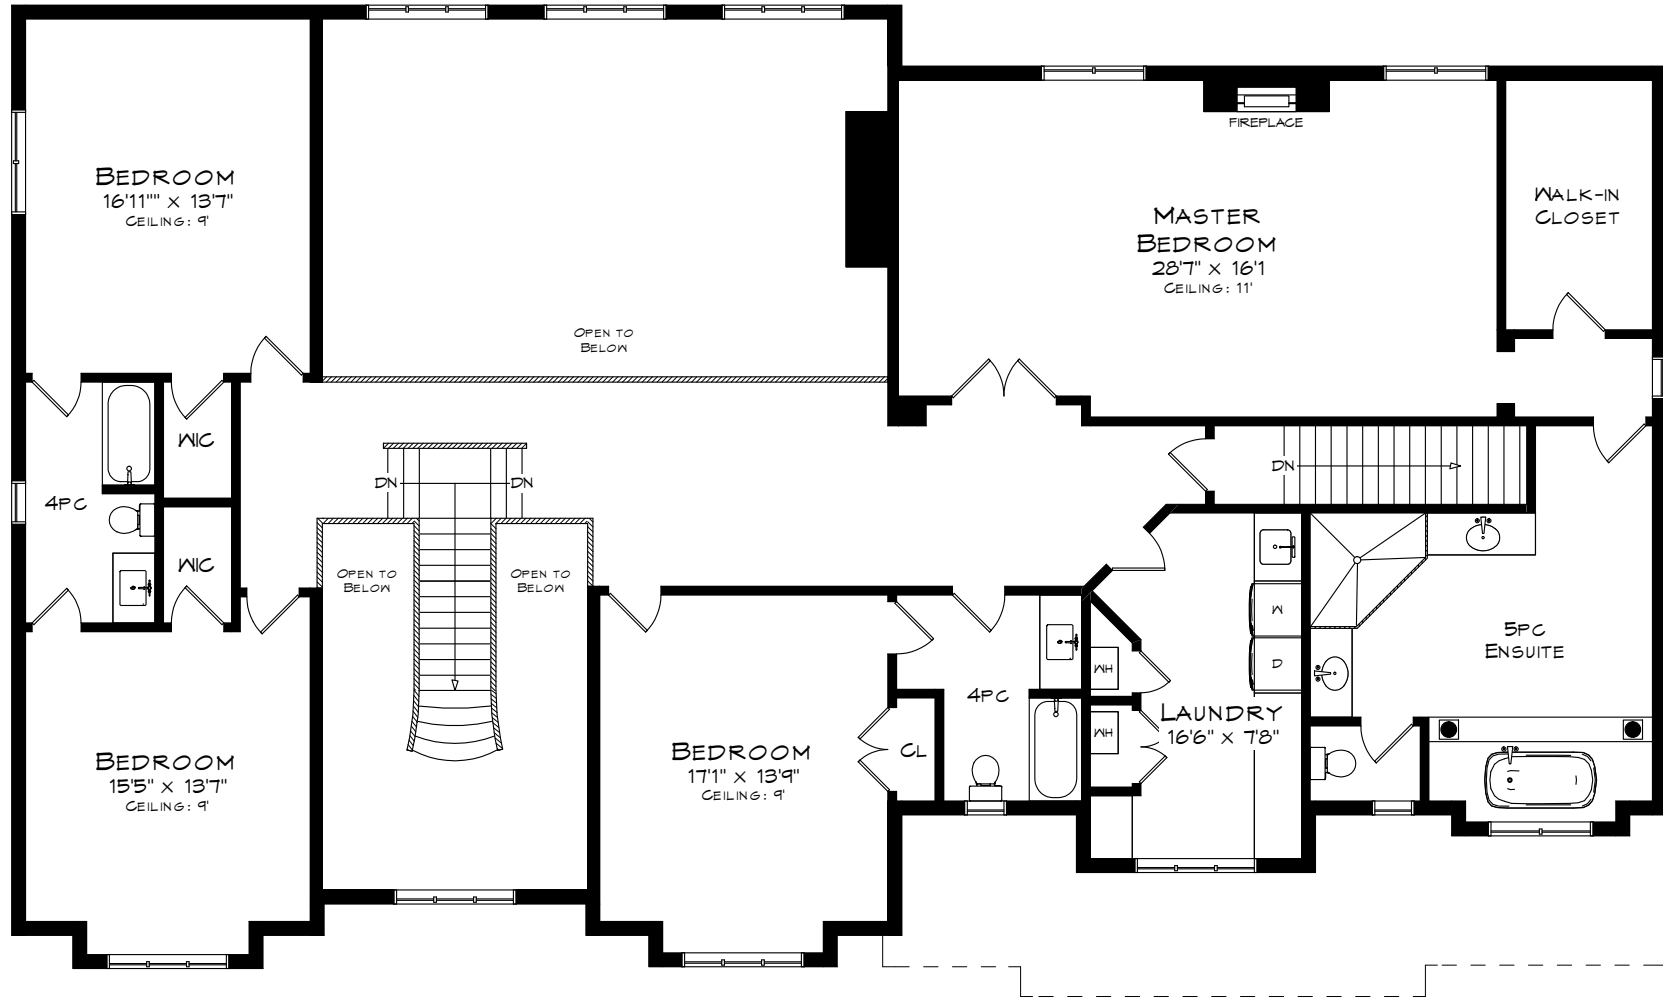

# 5123 LAKESHORE ROAD

TOTAL SQUARE FOOTAGE  
8,232 SQ.FT.

Measurements may not be 100% accurate  
and should be used as a guideline only.  
September - 2018

# 5123 LAKESHORE ROAD

UPPER LEVEL  
2,535 SQUARE FEET

Measurements may not be 100% accurate  
and should be used as a guideline only.  
September - 2018

# 5123 LAKESHORE ROAD

LOWER LEVEL  
2,871 SQUARE FEET

Measurements may not be 100% accurate  
and should be used as a guideline only.  
September - 2018