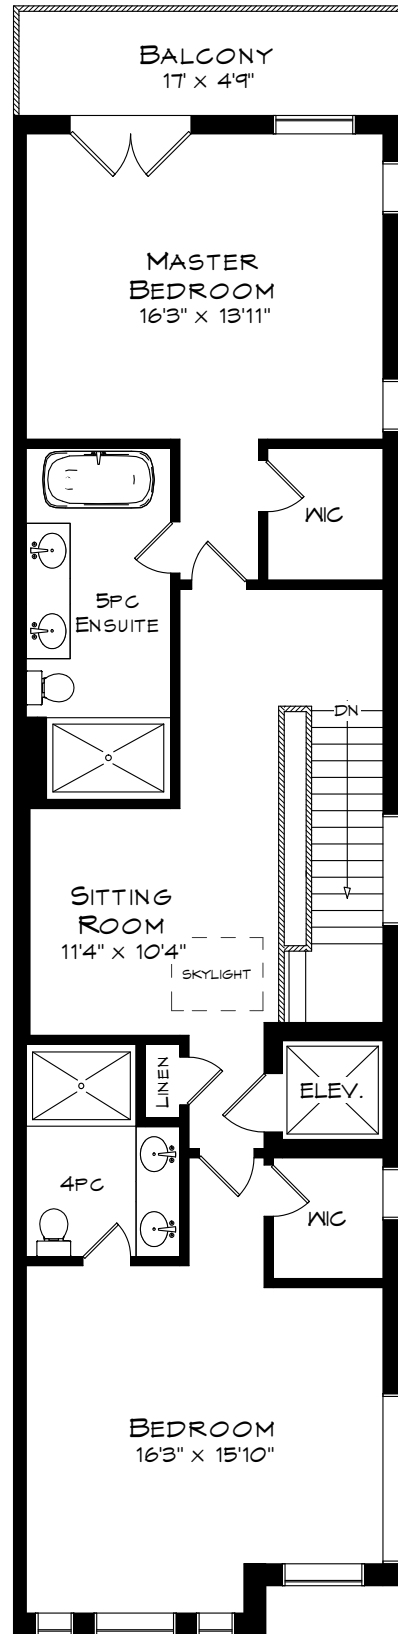

126 MAURICE DRIVE

TOTAL SQUARE FOOTAGE
3,939 SQ.FT.

GARAGE
494 SQUARE FEET

LOWER LEVEL
742 SQUARE FEET

MAIN LEVEL
742 SQUARE FEET
CEILING 9'

Measurements may not be 100% accurate
and should be used as a guideline only.
December - 2018

126 MAURICE DRIVE

SECOND LEVEL
 1,234 SQUARE FEET
 CEILING: 10'

THIRD LEVEL
 1,221 SQUARE FEET
 CEILING: 9'

Measurements may not be 100% accurate and should be used as a guideline only.
 December - 2018