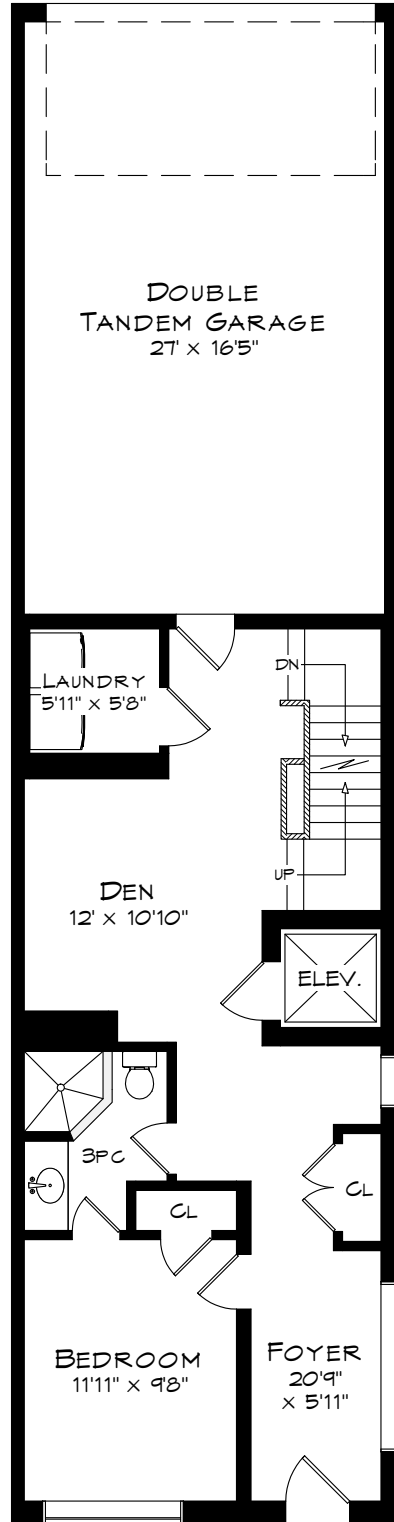

126 MAURICE DRIVE

TOTAL SQUARE FOOTAGE
3,939 SQ.FT.

GARAGE
494 SQUARE FEET

LOWER LEVEL
742 SQUARE FEET

MAIN LEVEL
742 SQUARE FEET
CEILING 9'

Measurements may not be 100% accurate
and should be used as a guideline only.
December - 2018

126 MAURICE DRIVE

SECOND LEVEL
 1,234 SQUARE FEET
 CEILING: 10'

THIRD LEVEL
 1,221 SQUARE FEET
 CEILING: 9'

Measurements may not be 100% accurate and should be used as a guideline only.
 December - 2018