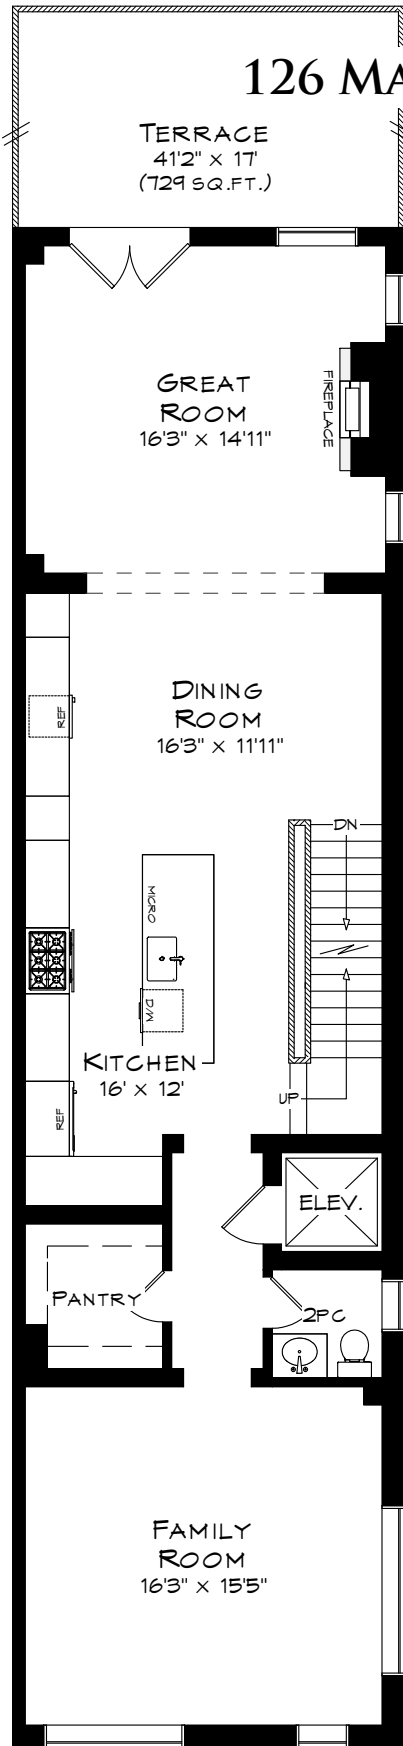

126 MAURICE DRIVE

TOTAL SQUARE FOOTAGE
3,939 SQ.FT.

GARAGE
494 SQUARE FEET

LOWER LEVEL
742 SQUARE FEET

MAIN LEVEL
742 SQUARE FEET
CEILING 9'

Measurements may not be 100% accurate
and should be used as a guideline only.
December - 2018

126 MAURICE DRIVE

SECOND LEVEL
 1,234 SQUARE FEET
 CEILING: 10'

THIRD LEVEL
 1,221 SQUARE FEET
 CEILING: 9'

Measurements may not be 100% accurate and should be used as a guideline only.
 December - 2018