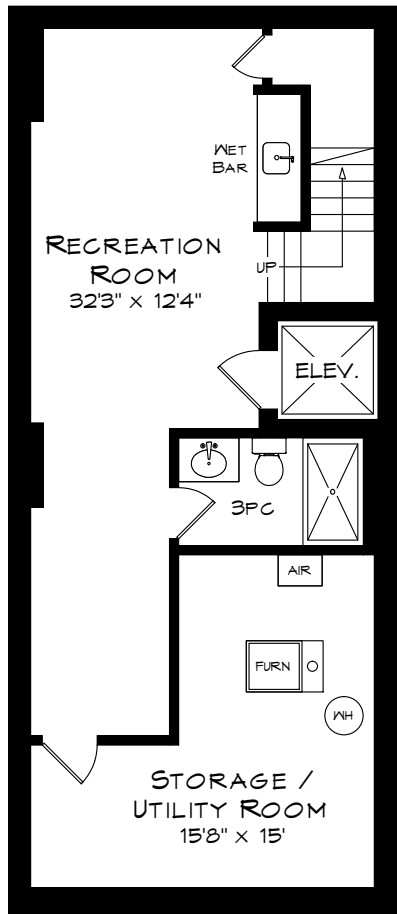

126 MAURICE DRIVE

TOTAL SQUARE FOOTAGE
3,939 SQ.FT.

GARAGE
494 SQUARE FEET

LOWER LEVEL
742 SQUARE FEET

MAIN LEVEL
742 SQUARE FEET
CEILING 9'

Measurements may not be 100% accurate
and should be used as a guideline only.
December - 2018

126 MAURICE DRIVE

SECOND LEVEL
 1,234 SQUARE FEET
 CEILING: 10'

THIRD LEVEL
 1,221 SQUARE FEET
 CEILING: 9'

Measurements may not be 100% accurate and should be used as a guideline only.
 December - 2018