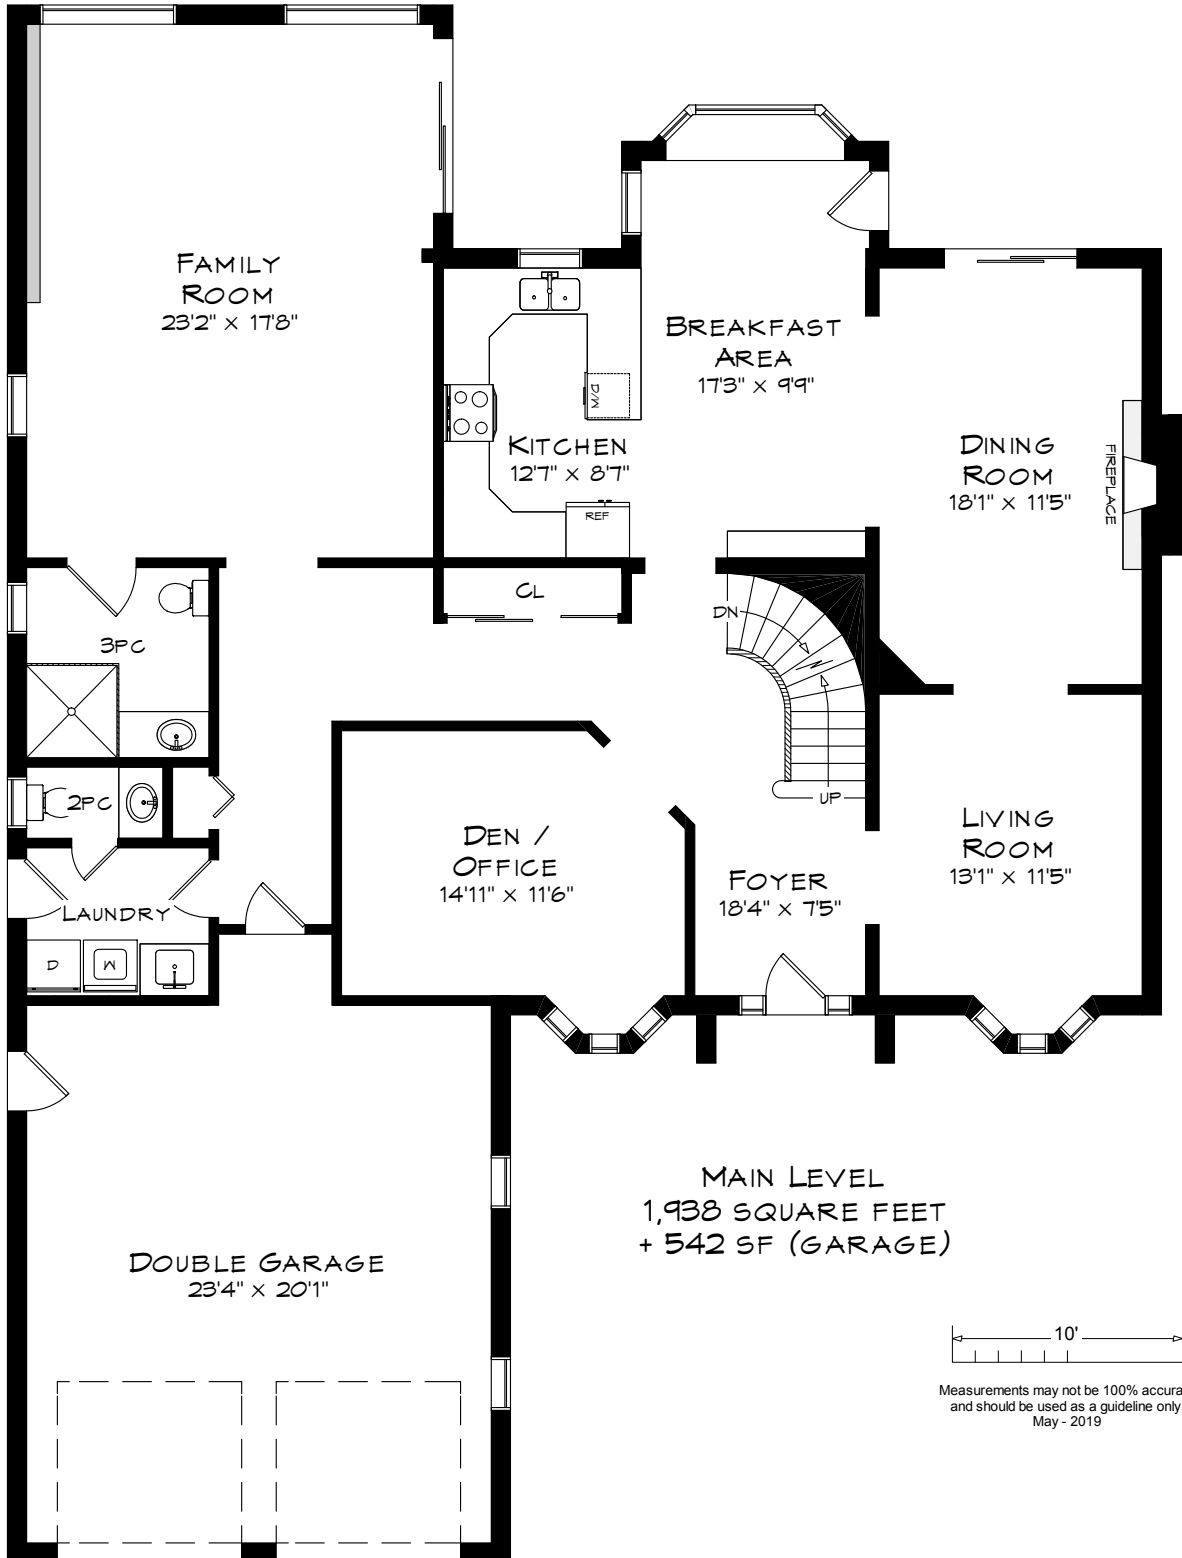

3040 LAKESHORE ROAD W

TOTAL SQUARE FOOTAGE
5,019 SQ.FT.

3040 LAKESHORE ROAD W

UPPER LEVEL
1,083 SQUARE FEET

Measurements may not be 100% accurate
and should be used as a guideline only.
May - 2019

3040 LAKESHORE ROAD W

LOWER LEVEL
1,998 SQUARE FEET

Measurements may not be 100% accurate
and should be used as a guideline only.
May - 2019