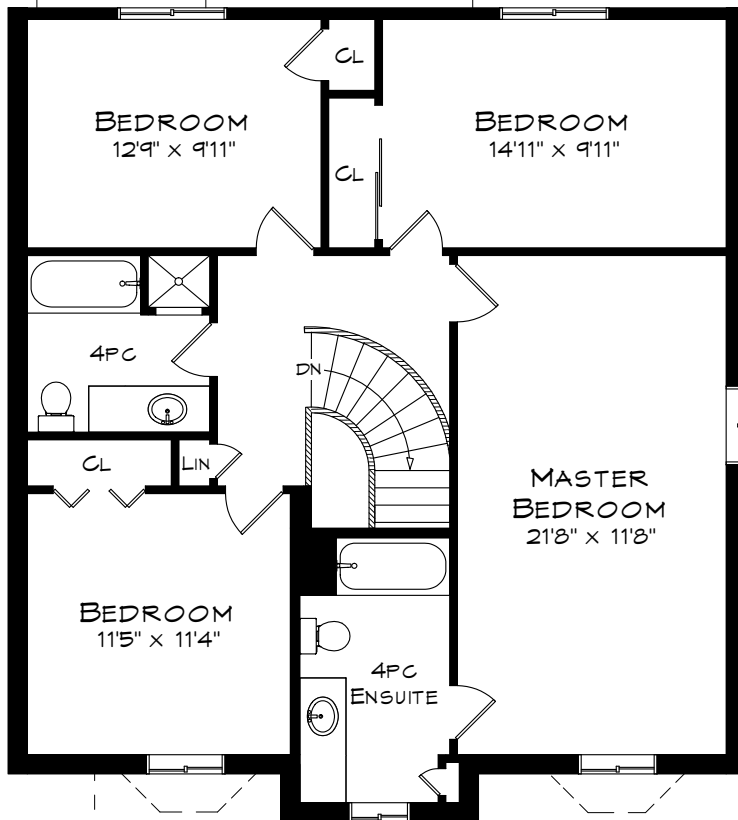

3040 LAKESHORE ROAD W

TOTAL SQUARE FOOTAGE
5,019 SQ.FT.

3040 LAKESHORE ROAD W

UPPER LEVEL
1,083 SQUARE FEET

Measurements may not be 100% accurate
and should be used as a guideline only.
May - 2019

3040 LAKESHORE ROAD W

LOWER LEVEL
1,998 SQUARE FEET

Measurements may not be 100% accurate
and should be used as a guideline only.
May - 2019