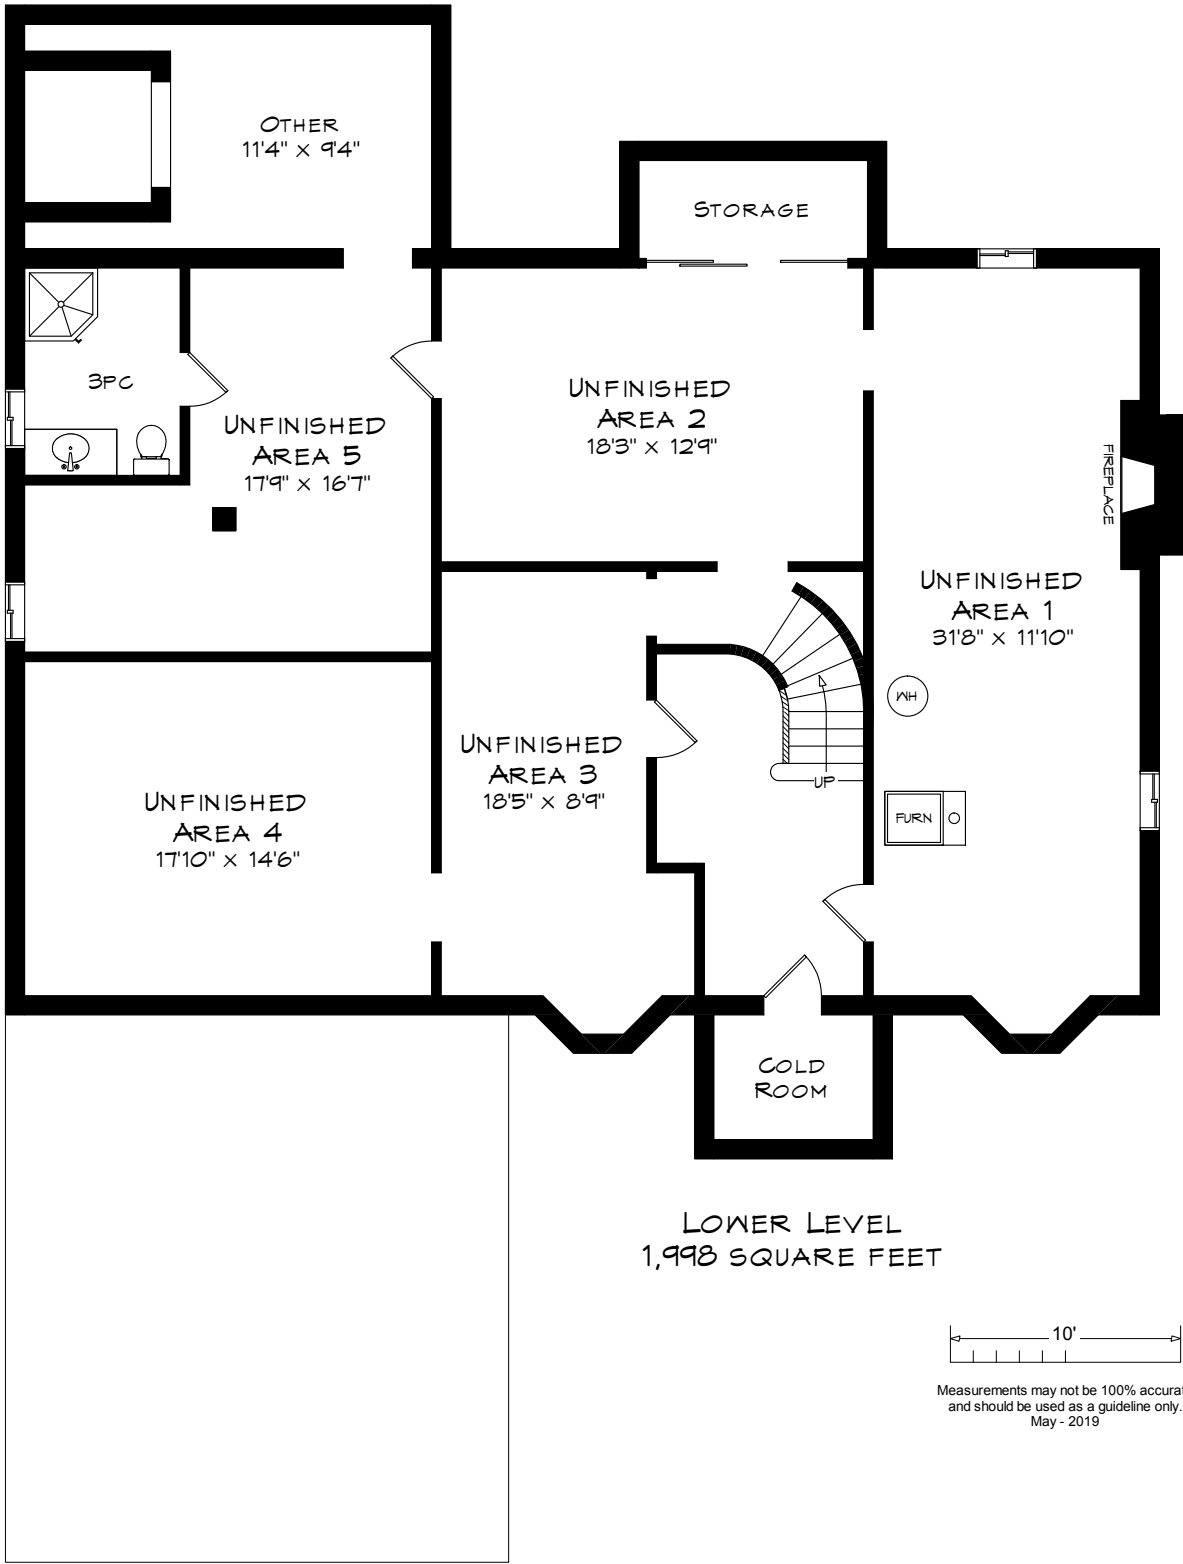

3040 LAKESHORE ROAD W

TOTAL SQUARE FOOTAGE
5,019 SQ.FT.

3040 LAKESHORE ROAD W

UPPER LEVEL
1,083 SQUARE FEET

Measurements may not be 100% accurate
and should be used as a guideline only.
May - 2019

3040 LAKESHORE ROAD W

LOWER LEVEL
1,998 SQUARE FEET

Measurements may not be 100% accurate
and should be used as a guideline only.
May - 2019