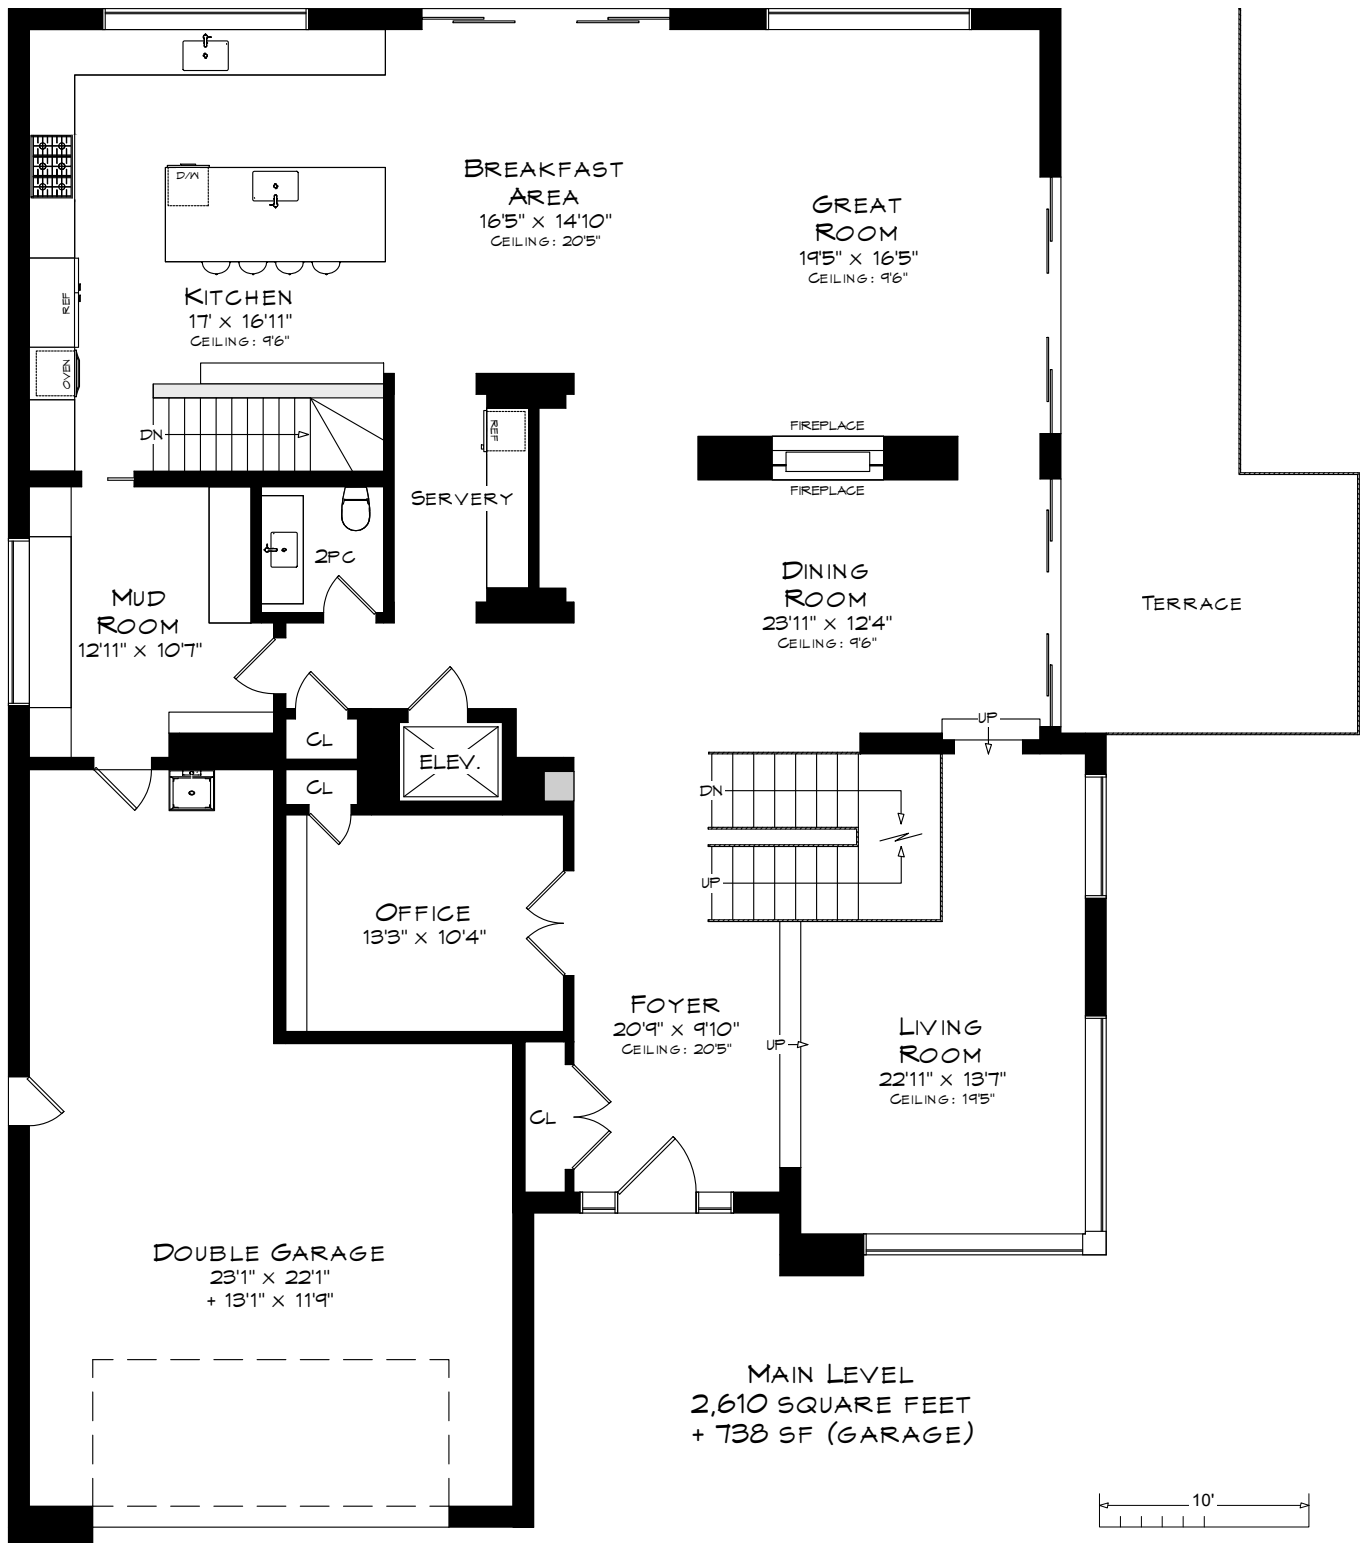

250 MINEOLA ROAD W

TOTAL SQUARE FOOTAGE
9,007 SQ.FT.

MAIN LEVEL
2,610 SQUARE FEET
+ 738 SF (GARAGE)

Measurements may not be 100% accurate
and should be used as a guideline only.
April - 2019

250 MINEOLA ROAD W

Measurements may not be 100% accurate
and should be used as a guideline only.
April - 2019

250 MINEOLA ROAD W

LOWER LEVEL
3,705 SQUARE FEET

Measurements may not be 100% accurate
and should be used as a guideline only.
April - 2019