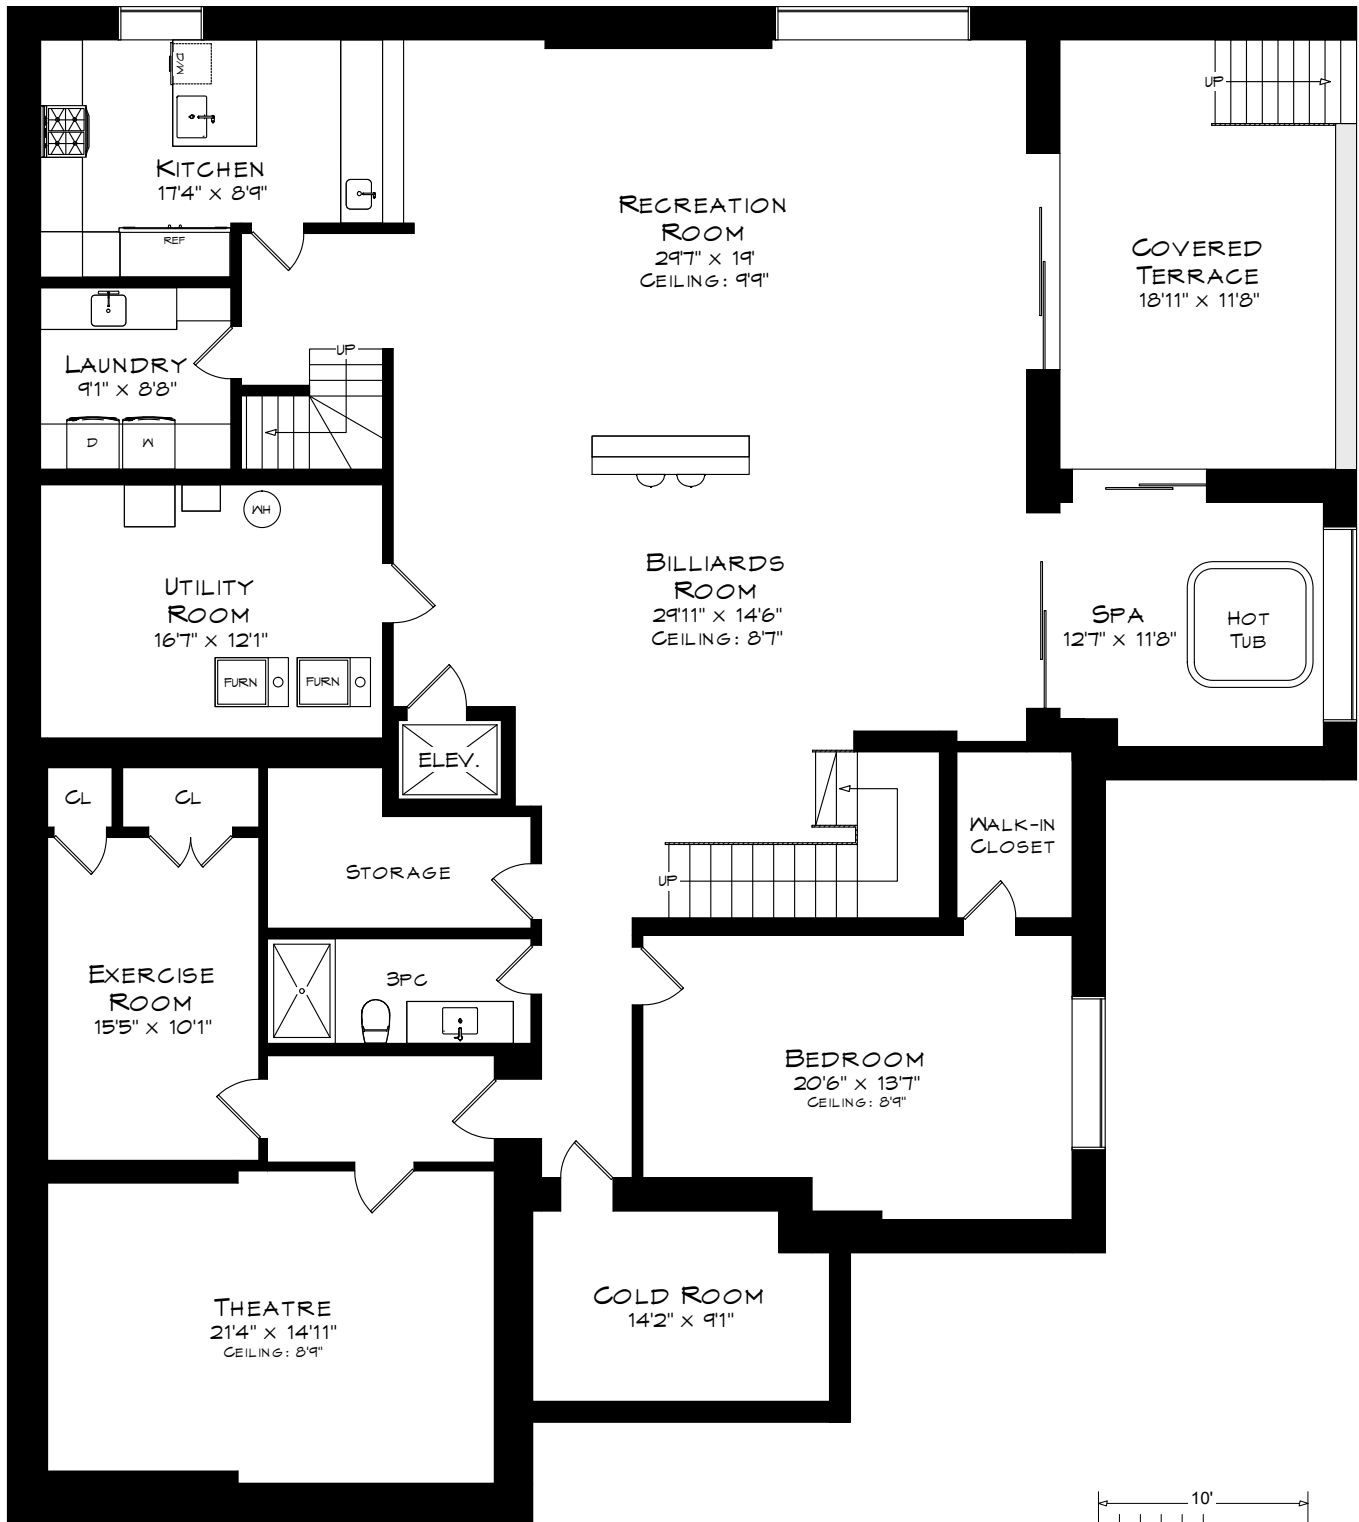

250 MINEOLA ROAD W

TOTAL SQUARE FOOTAGE
9,007 SQ.FT.

MAIN LEVEL
2,610 SQUARE FEET
+ 738 SF (GARAGE)

Measurements may not be 100% accurate
and should be used as a guideline only.
April - 2019

250 MINEOLA ROAD W

Measurements may not be 100% accurate
and should be used as a guideline only.
April - 2019

250 MINEOLA ROAD W

LOWER LEVEL
3,705 SQUARE FEET

Measurements may not be 100% accurate
and should be used as a guideline only.
April - 2019