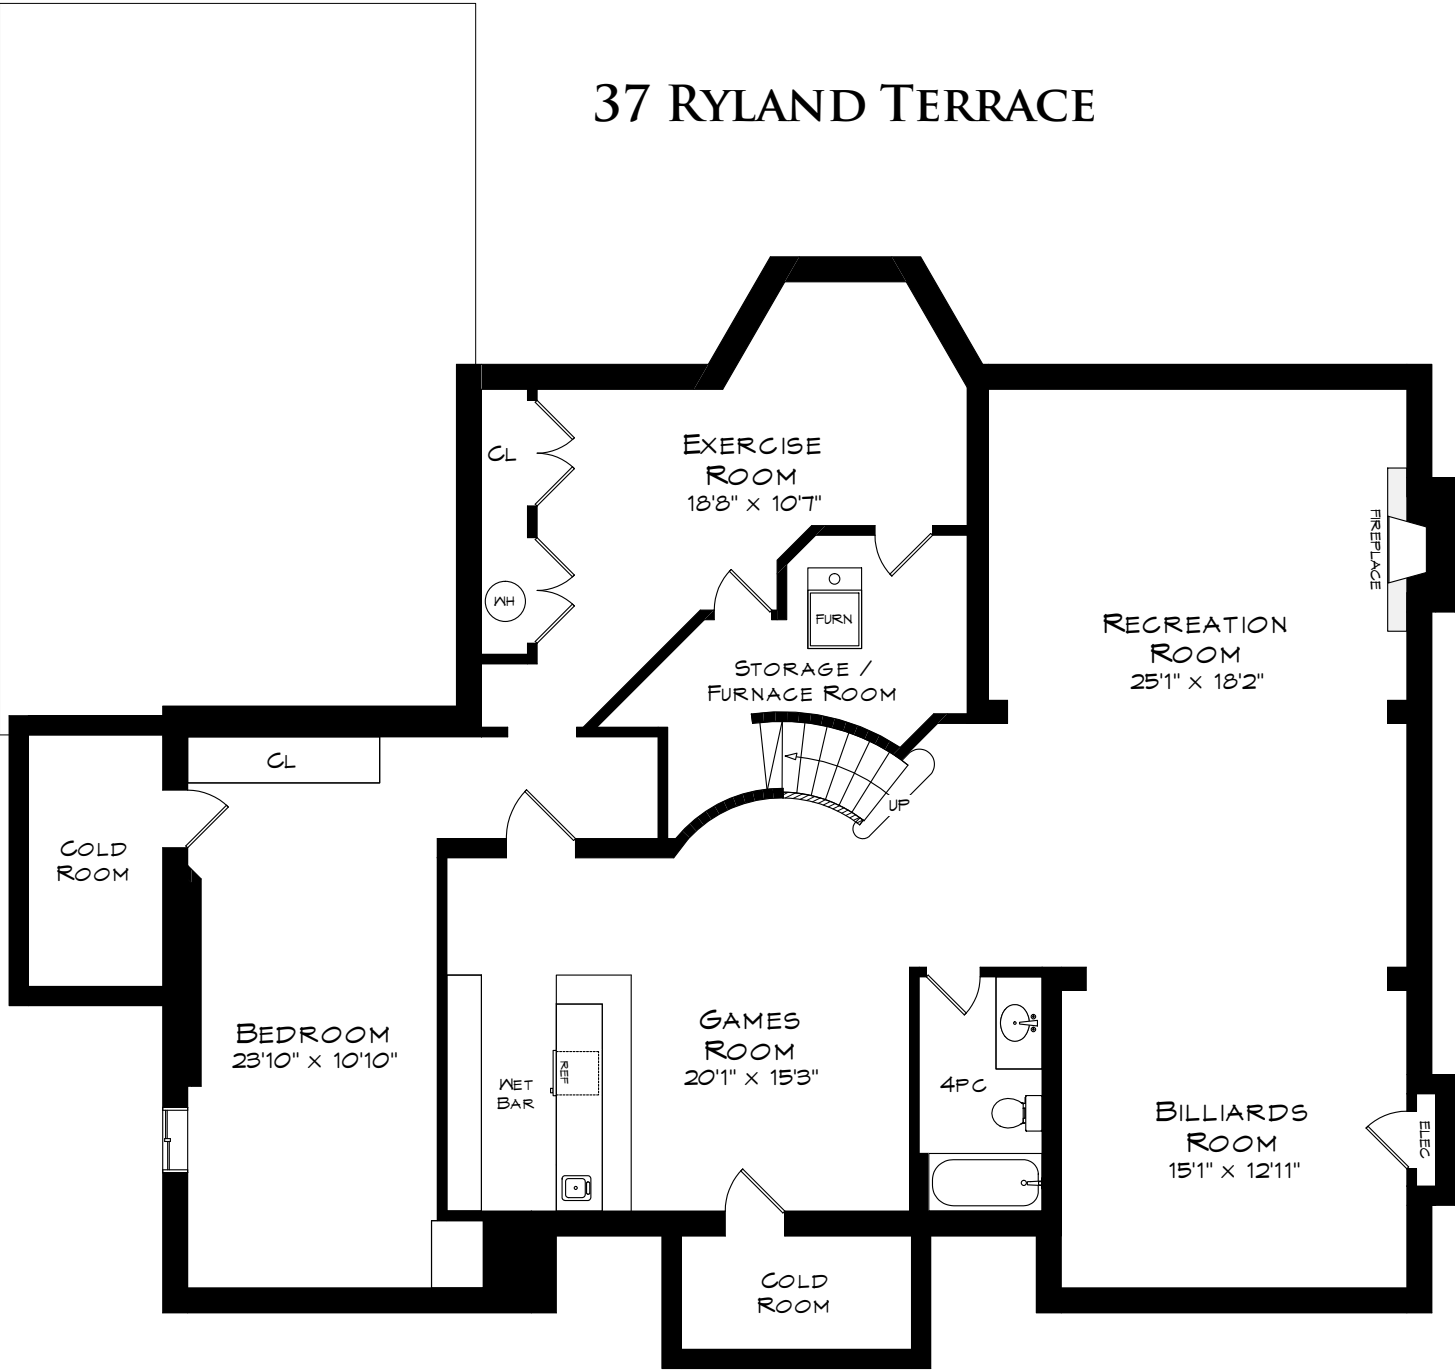

37 RYLAND TERRACE

TOTAL SQUARE FOOTAGE
6,244 SQ.FT.

MAIN LEVEL
2,065 SQUARE FEET
+ 627 SF (GARAGE)

Measurements may not be 100% accurate
and should be used as a guideline only.
April - 2019

37 RYLAND TERRACE

UPPER LEVEL
1,958 SQUARE FEET
+ 94 SF (OPEN TO BELOW)

Measurements may not be 100% accurate
and should be used as a guideline only.
April - 2019

37 RYLAND TERRACE

LOWER LEVEL
2,221 SQUARE FEET

Measurements may not be 100% accurate
and should be used as a guideline only.
April - 2019