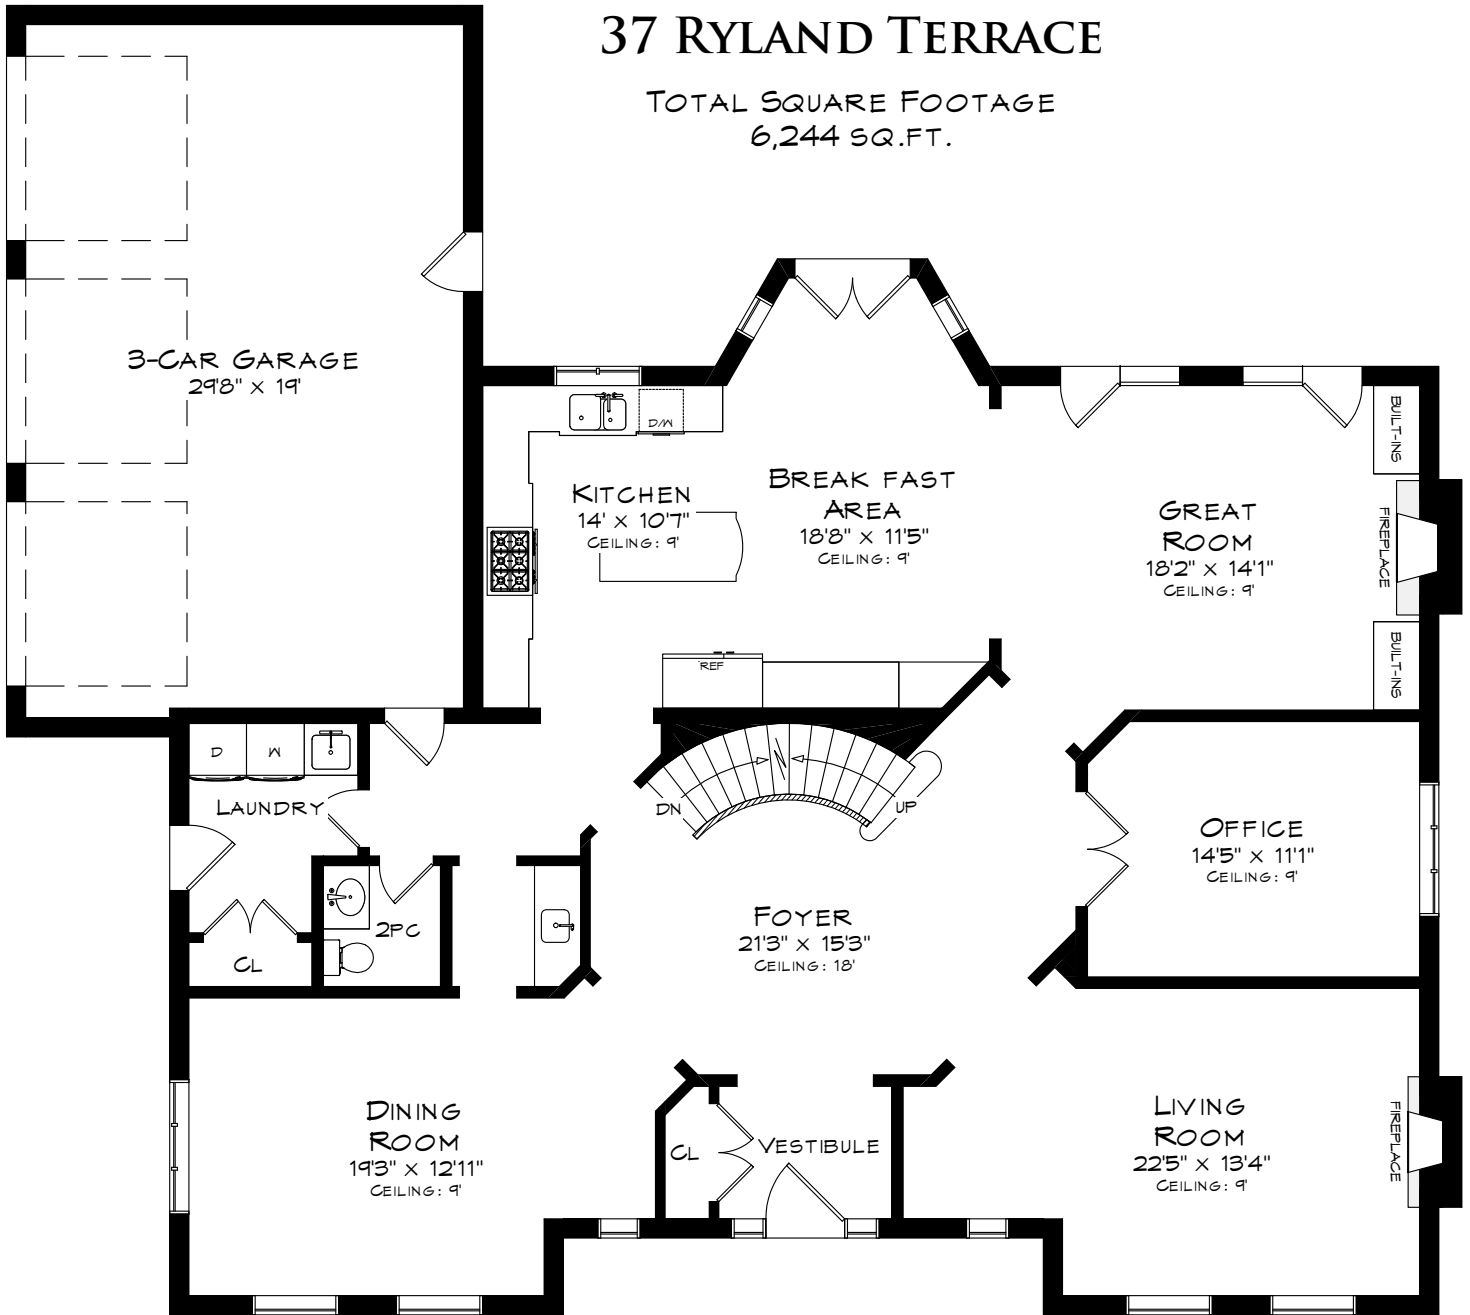

37 RYLAND TERRACE

TOTAL SQUARE FOOTAGE
6,244 SQ.FT.

MAIN LEVEL
2,065 SQUARE FEET
+ 627 SF (GARAGE)

Measurements may not be 100% accurate
and should be used as a guideline only.
April - 2019

37 RYLAND TERRACE

UPPER LEVEL
1,958 SQUARE FEET
+ 94 SF (OPEN TO BELOW)

Measurements may not be 100% accurate
and should be used as a guideline only.
April - 2019

37 RYLAND TERRACE

LOWER LEVEL
2,221 SQUARE FEET

Measurements may not be 100% accurate
and should be used as a guideline only.
April - 2019