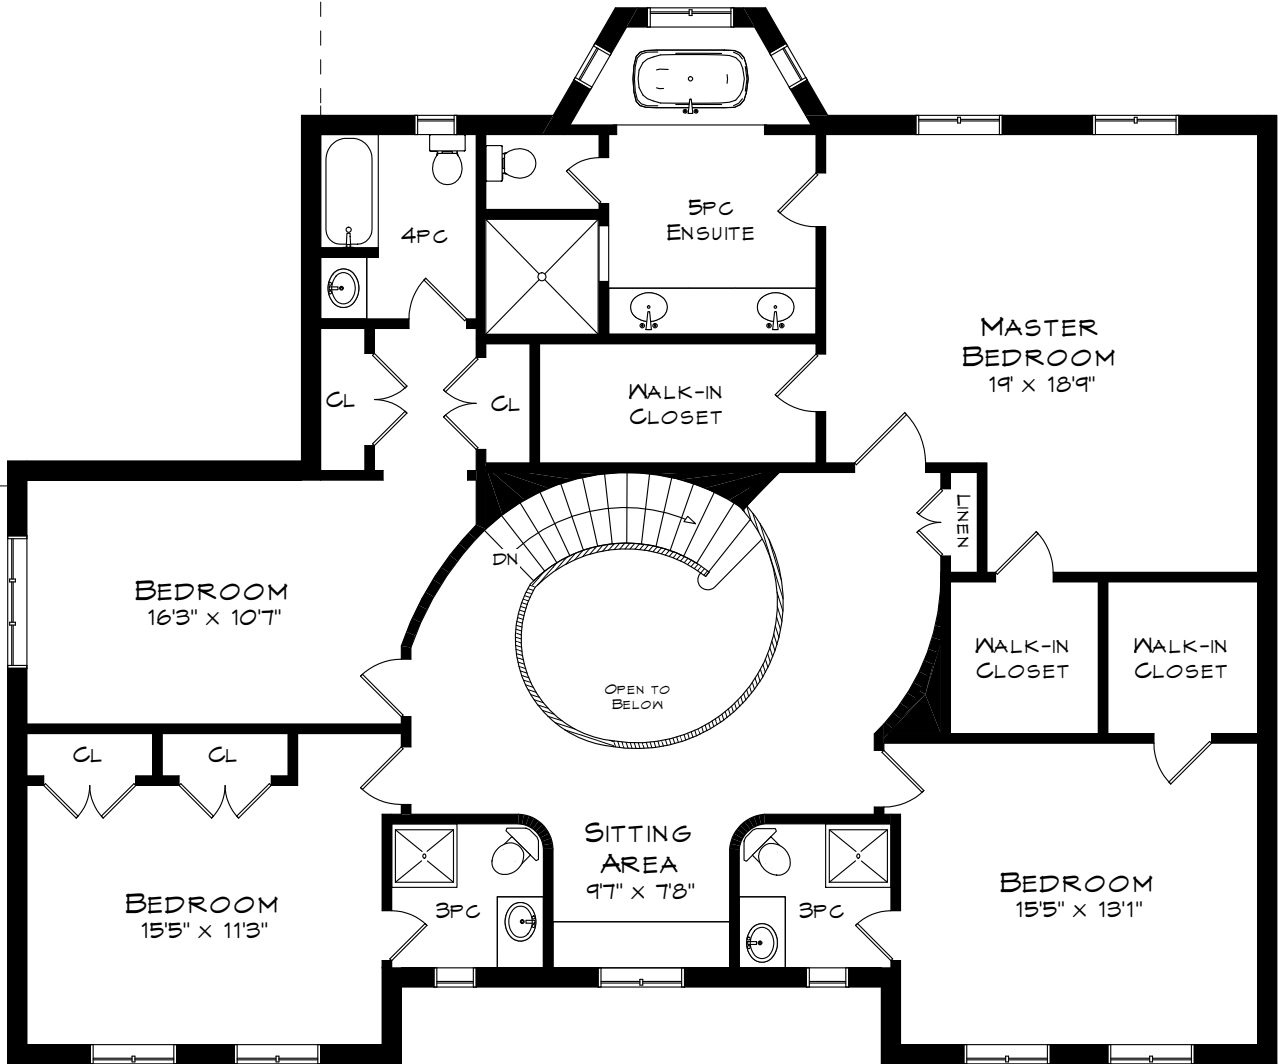

37 RYLAND TERRACE

TOTAL SQUARE FOOTAGE
6,244 SQ.FT.

MAIN LEVEL
2,065 SQUARE FEET
+ 627 SF (GARAGE)

Measurements may not be 100% accurate
and should be used as a guideline only.
April - 2019

37 RYLAND TERRACE

UPPER LEVEL
1,958 SQUARE FEET
+ 94 SF (OPEN TO BELOW)

Measurements may not be 100% accurate
and should be used as a guideline only.
April - 2019

37 RYLAND TERRACE

LOWER LEVEL
2,221 SQUARE FEET

Measurements may not be 100% accurate
and should be used as a guideline only.
April - 2019