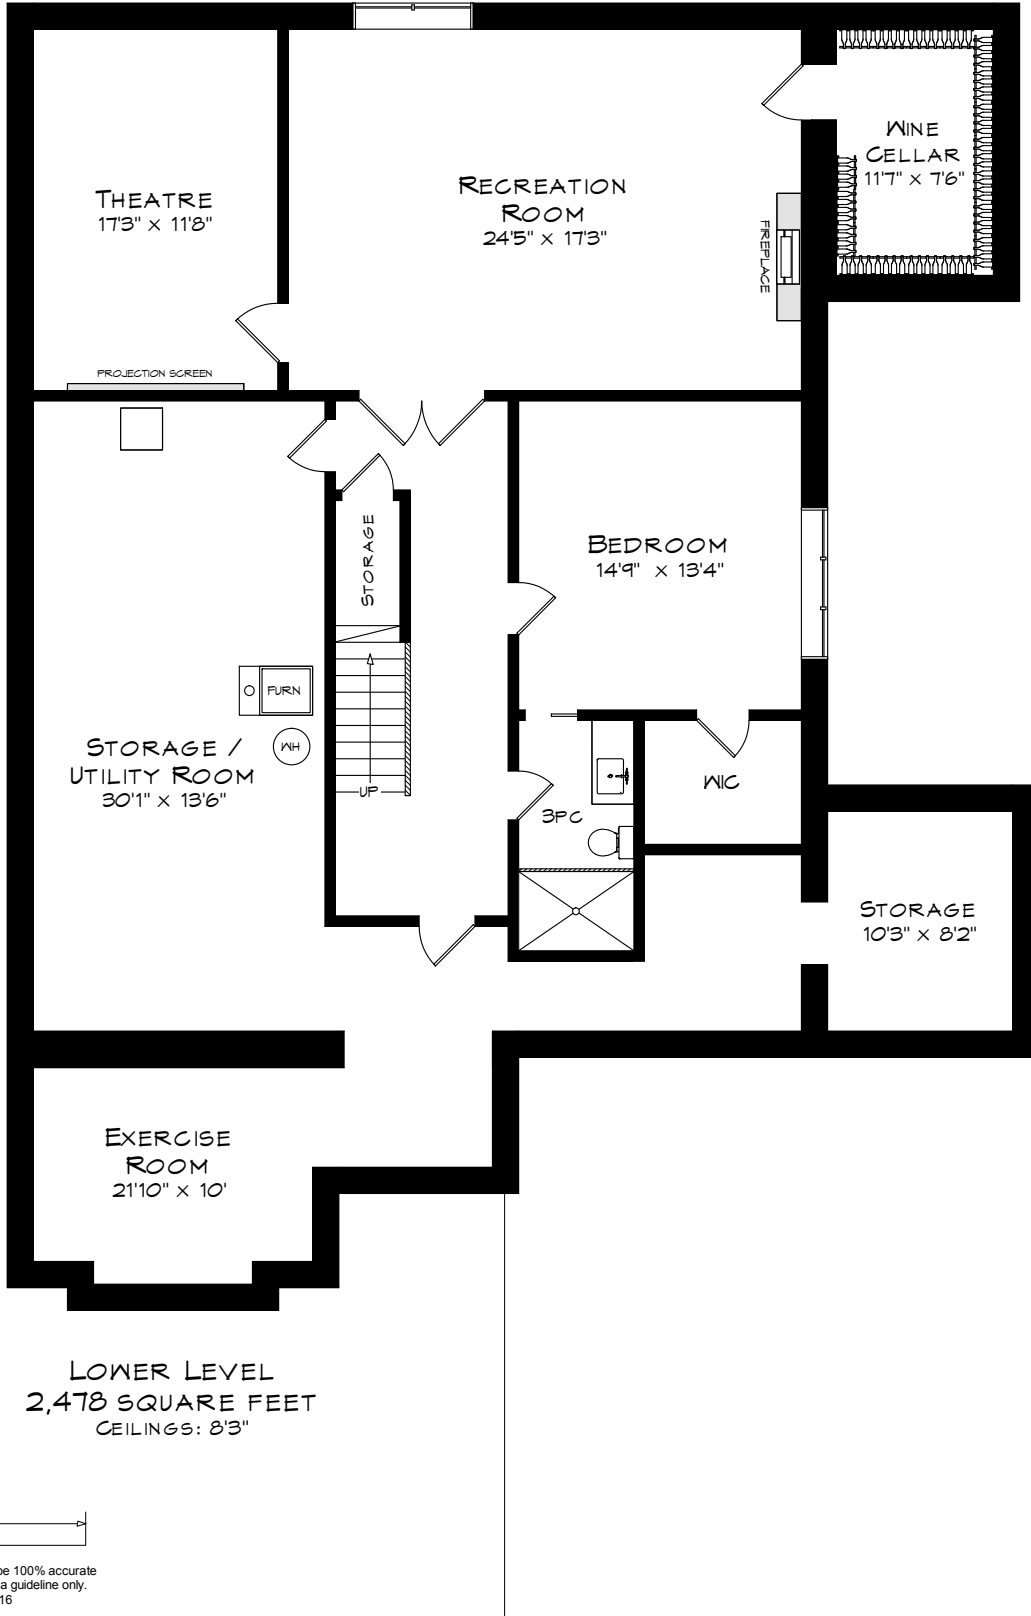

4114 LAKESHORE ROAD

TOTAL SQUARE FOOTAGE
6,053 SQ.FT.

Measurements may not be 100% accurate
and should be used as a guideline only.
April - 2016

4114 LAKESHORE ROAD

UPPER LEVEL
1,094 SQUARE FEET

Measurements may not be 100% accurate
and should be used as a guideline only.
April - 2016

4114 LAKESHORE ROAD

Measurements may not be 100% accurate and should be used as a guideline only.
April - 2016