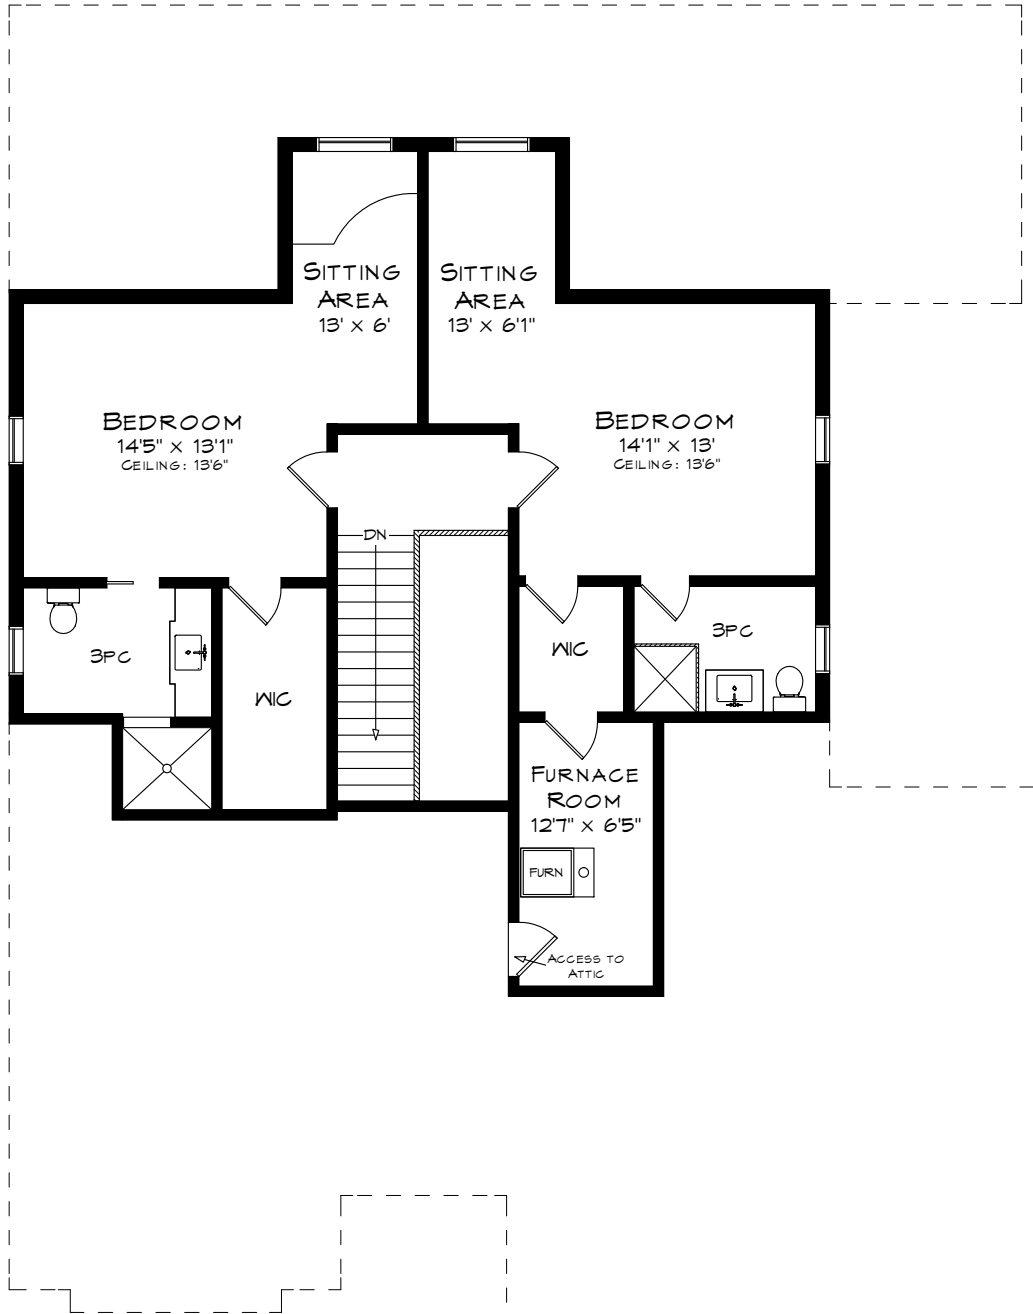

4114 LAKESHORE ROAD

TOTAL SQUARE FOOTAGE
6,053 SQ.FT.

Measurements may not be 100% accurate
and should be used as a guideline only.
April - 2016

4114 LAKESHORE ROAD

UPPER LEVEL
1,094 SQUARE FEET

Measurements may not be 100% accurate
and should be used as a guideline only.
April - 2016

4114 LAKESHORE ROAD

Measurements may not be 100% accurate and should be used as a guideline only.
April - 2016