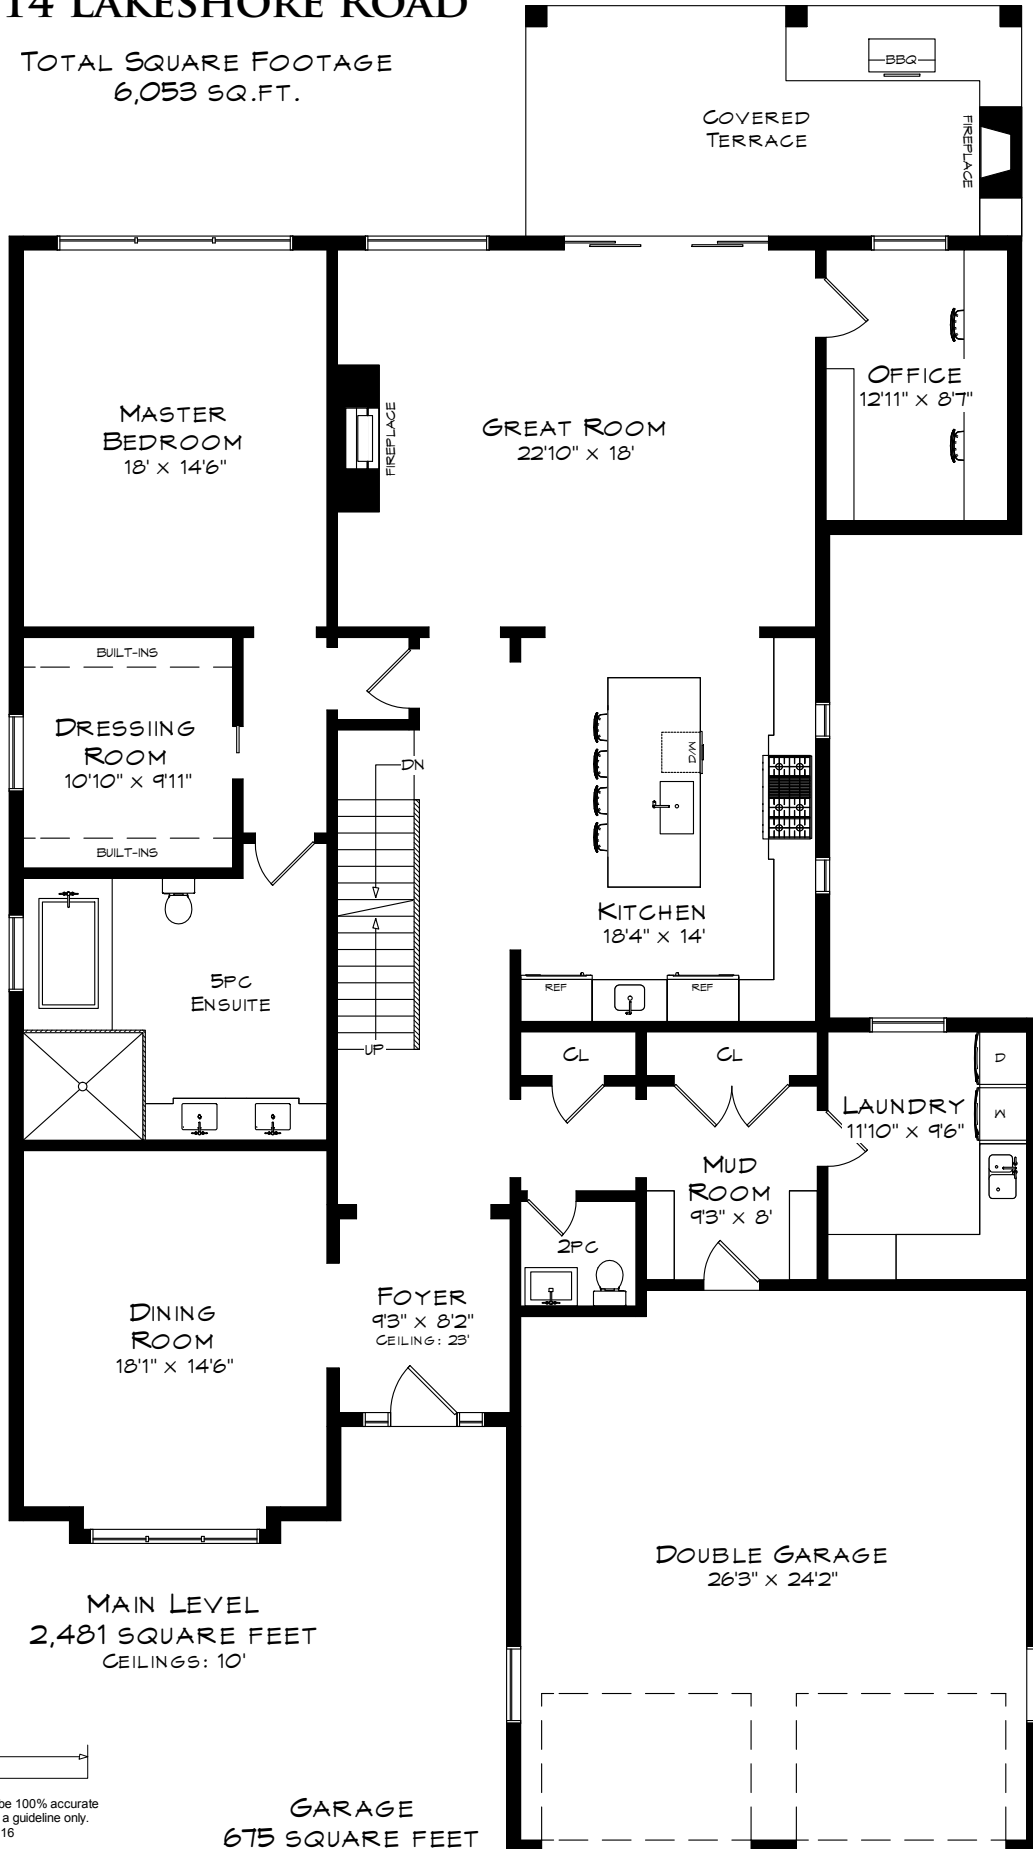

4114 LAKESHORE ROAD

TOTAL SQUARE FOOTAGE
6,053 SQ.FT.

Measurements may not be 100% accurate
and should be used as a guideline only.
April - 2016

4114 LAKESHORE ROAD

UPPER LEVEL
1,094 SQUARE FEET

Measurements may not be 100% accurate
and should be used as a guideline only.
April - 2016

4114 LAKESHORE ROAD

Measurements may not be 100% accurate and should be used as a guideline only.
April - 2016