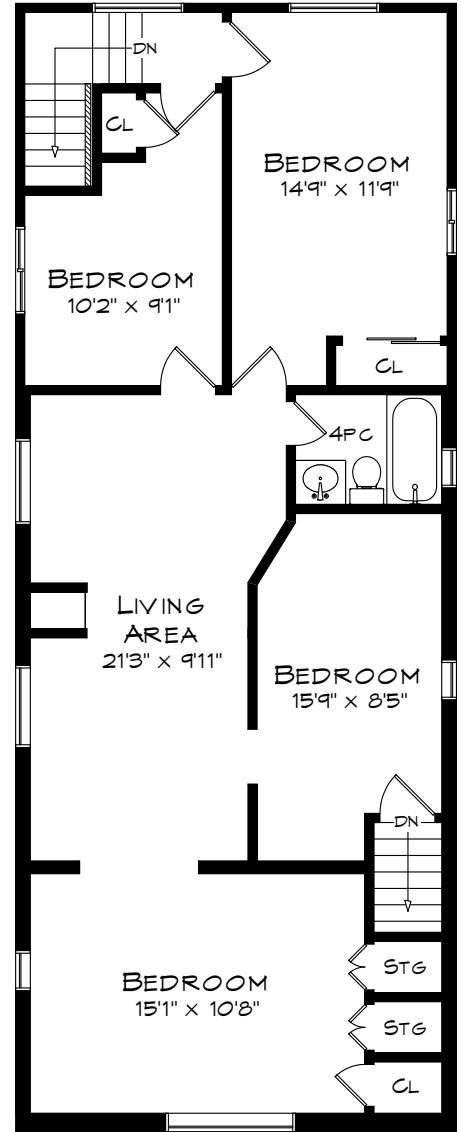

# 14 FRONT STREET S

TOTAL SQUARE FOOTAGE  
3,093 SQ.FT.

Measurements may not be 100% accurate  
and should be used as a guideline only.  
May - 2019