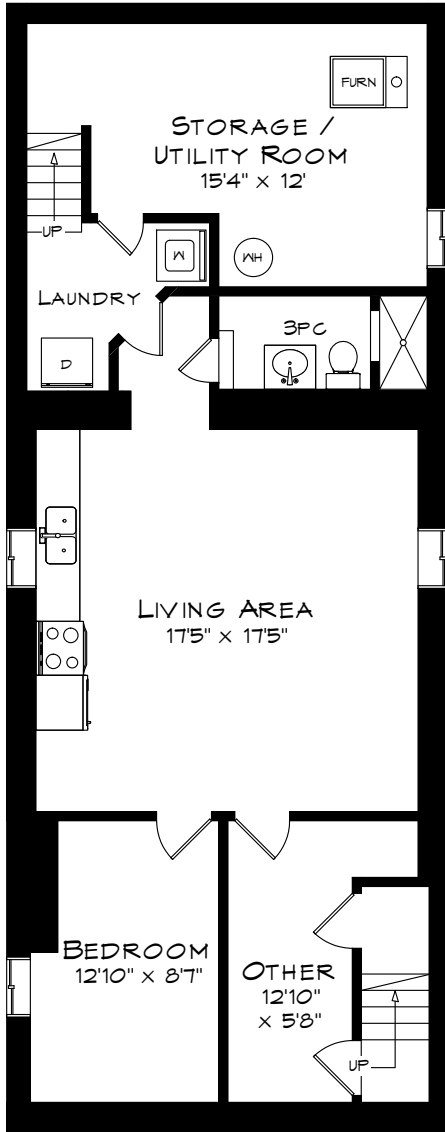

# 14 FRONT STREET S

TOTAL SQUARE FOOTAGE  
3,093 SQ.FT.

Measurements may not be 100% accurate  
and should be used as a guideline only.  
May - 2019