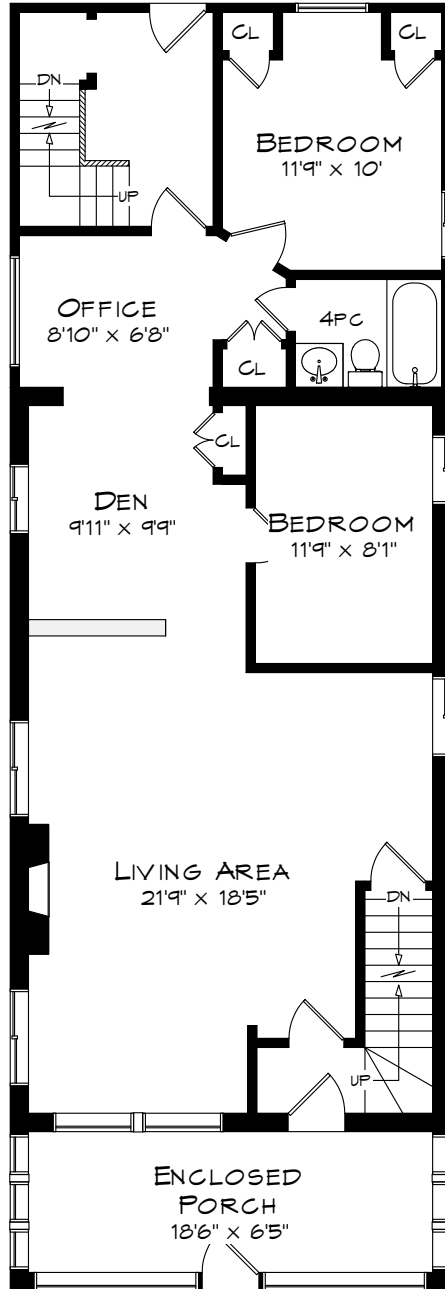

# 14 FRONT STREET S

TOTAL SQUARE FOOTAGE  
3,093 SQ.FT.

Measurements may not be 100% accurate  
and should be used as a guideline only.  
May - 2019