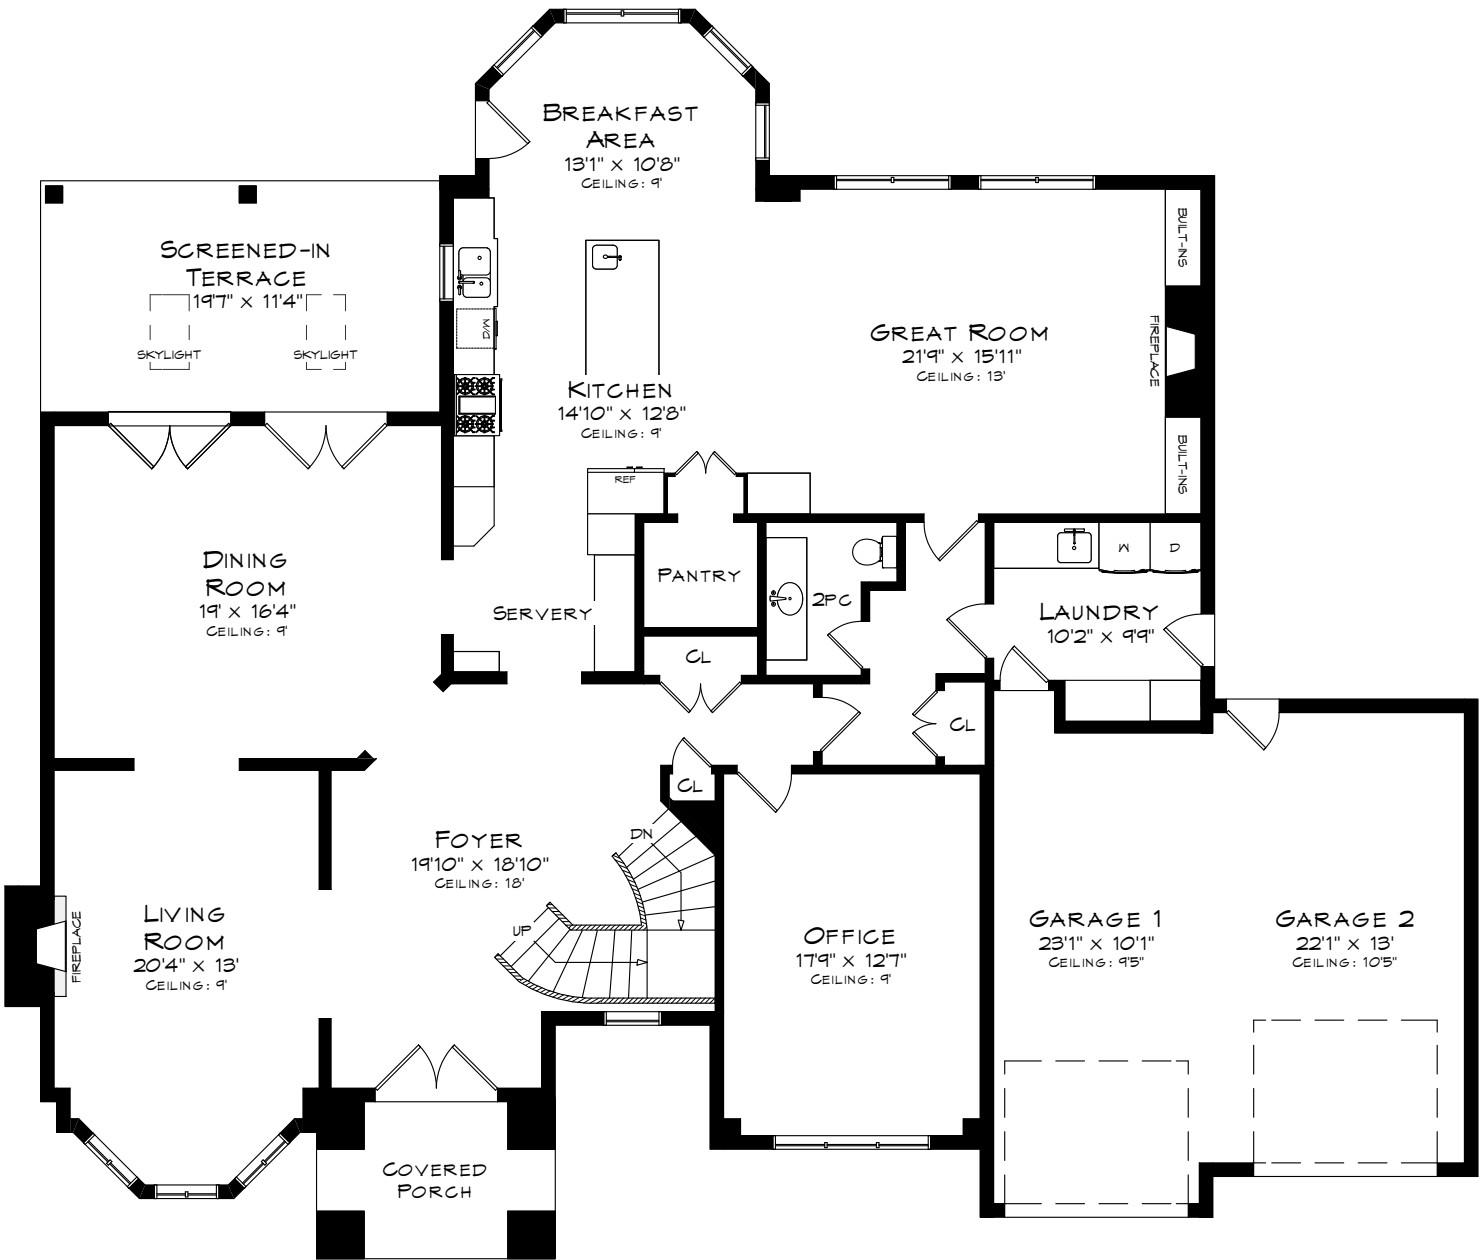

141 GLOUCESTER AVENUE

TOTAL SQUARE FOOTAGE
6,798 SQ.FT.

MAIN LEVEL
2,350 SQUARE FEET
+ 569 SF (GARAGE)

Measurements may not be 100% accurate
and should be used as a guideline only.
September - 2019

141 GLOUCESTER AVENUE

UPPER LEVEL
2,008 SQUARE FEET
+ 225 SF (OPEN TO BELOW)

Measurements may not be 100% accurate
and should be used as a guideline only.
September - 2019

141 GLOUCESTER AVENUE

LOWER LEVEL
2,440 SQUARE FEET

Measurements may not be 100% accurate
and should be used as a guideline only.
September - 2019