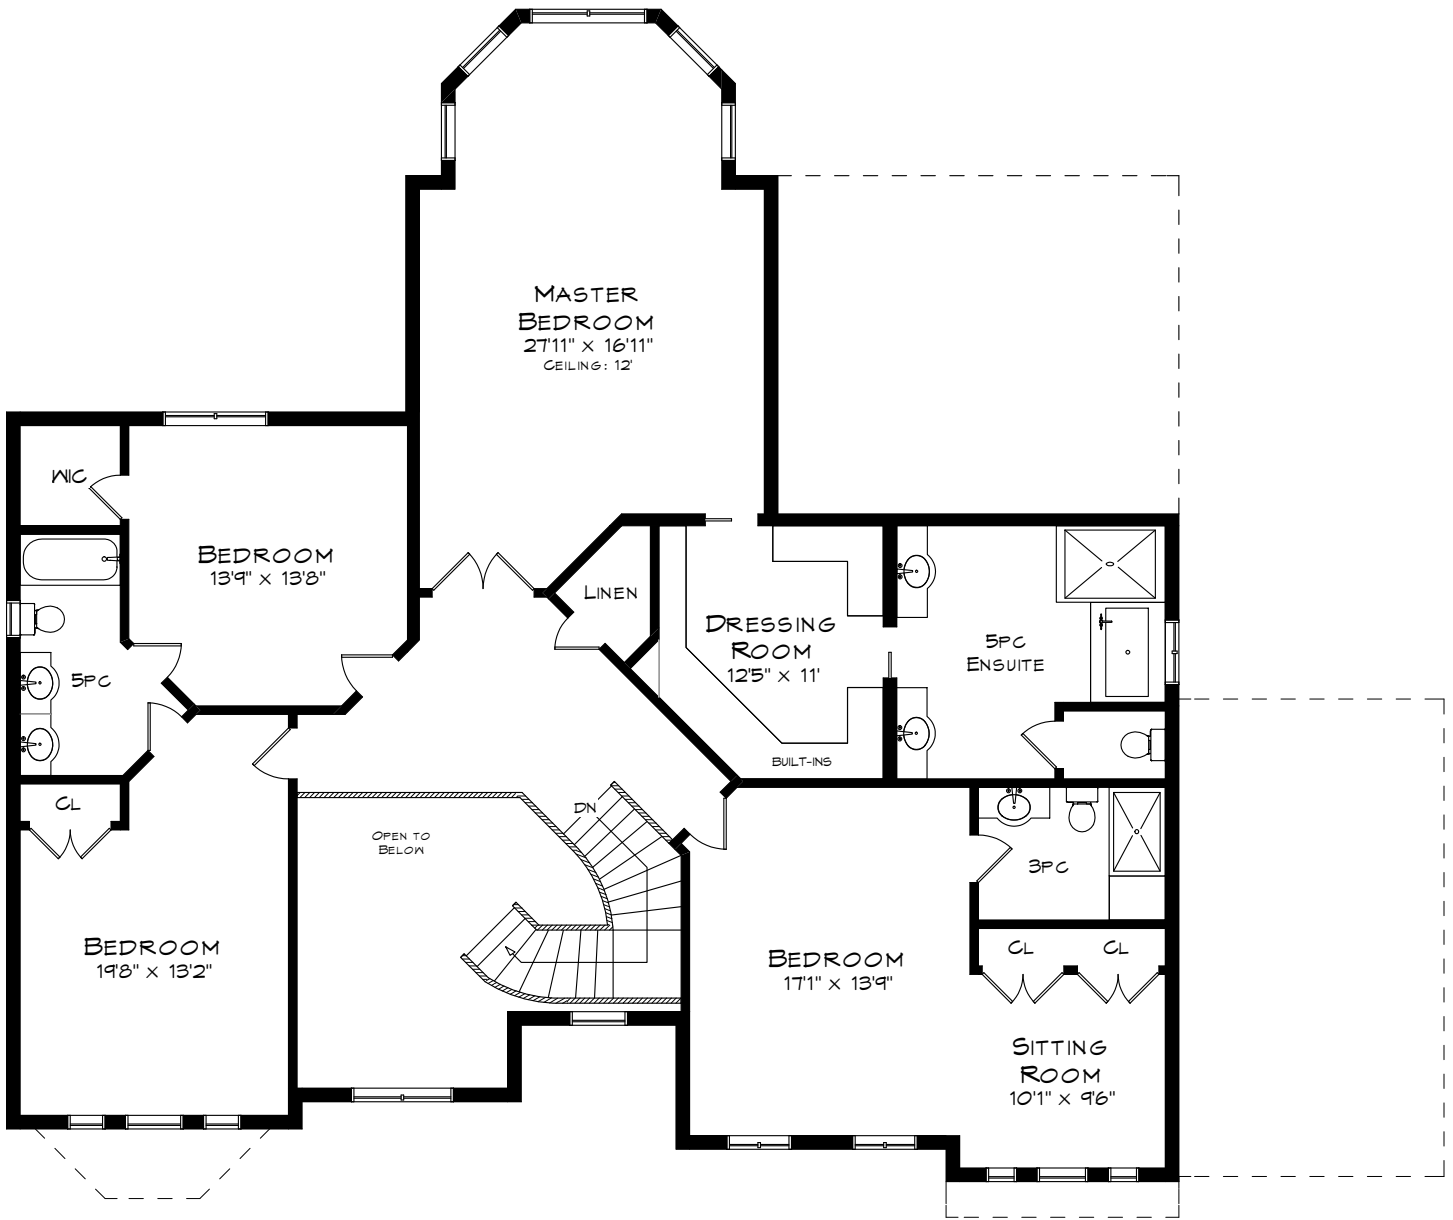

141 GLOUCESTER AVENUE

TOTAL SQUARE FOOTAGE
6,798 SQ.FT.

MAIN LEVEL
2,350 SQUARE FEET
+ 569 SF (GARAGE)

Measurements may not be 100% accurate
and should be used as a guideline only.
September - 2019

141 GLOUCESTER AVENUE

UPPER LEVEL
2,008 SQUARE FEET
+ 225 SF (OPEN TO BELOW)

Measurements may not be 100% accurate
and should be used as a guideline only.
September - 2019

141 GLOUCESTER AVENUE

LOWER LEVEL
2,440 SQUARE FEET

Measurements may not be 100% accurate
and should be used as a guideline only.
September - 2019