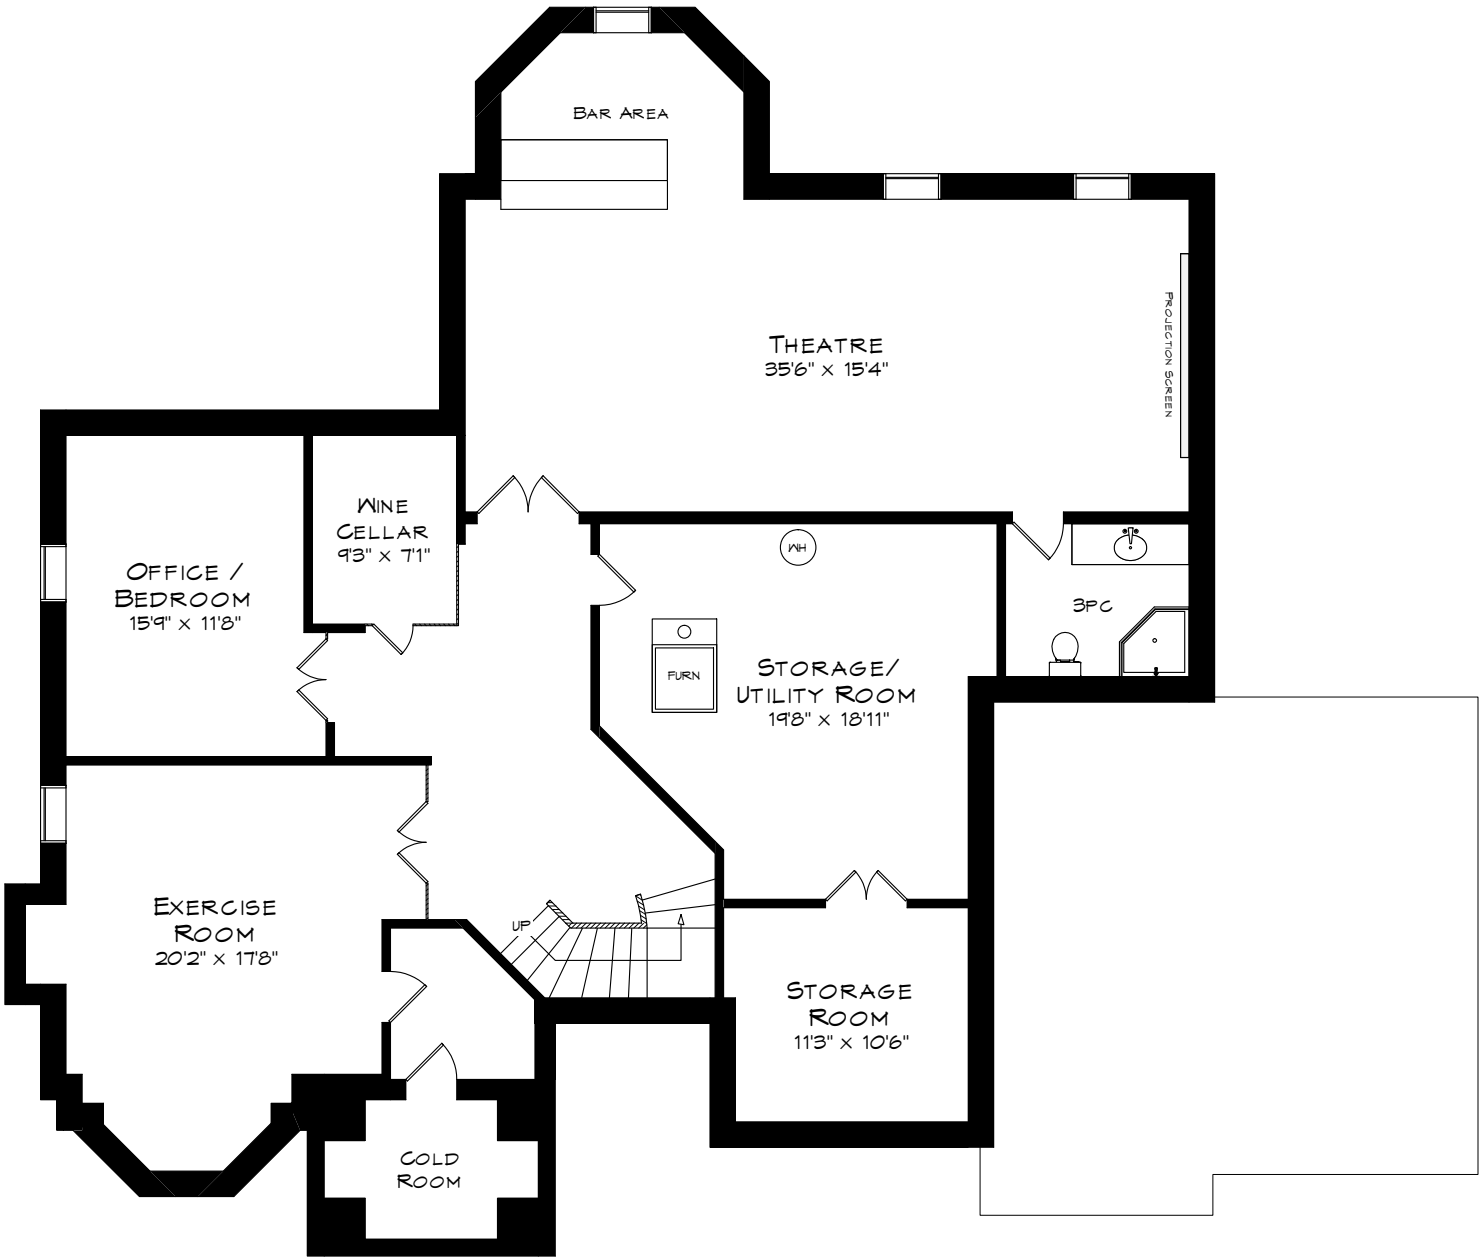

141 GLOUCESTER AVENUE

TOTAL SQUARE FOOTAGE
6,798 SQ.FT.

MAIN LEVEL
2,350 SQUARE FEET
+ 569 SF (GARAGE)

Measurements may not be 100% accurate
and should be used as a guideline only.
September - 2019

141 GLOUCESTER AVENUE

UPPER LEVEL
2,008 SQUARE FEET
+ 225 SF (OPEN TO BELOW)

Measurements may not be 100% accurate
and should be used as a guideline only.
September - 2019

141 GLOUCESTER AVENUE

LOWER LEVEL
2,440 SQUARE FEET

Measurements may not be 100% accurate
and should be used as a guideline only.
September - 2019