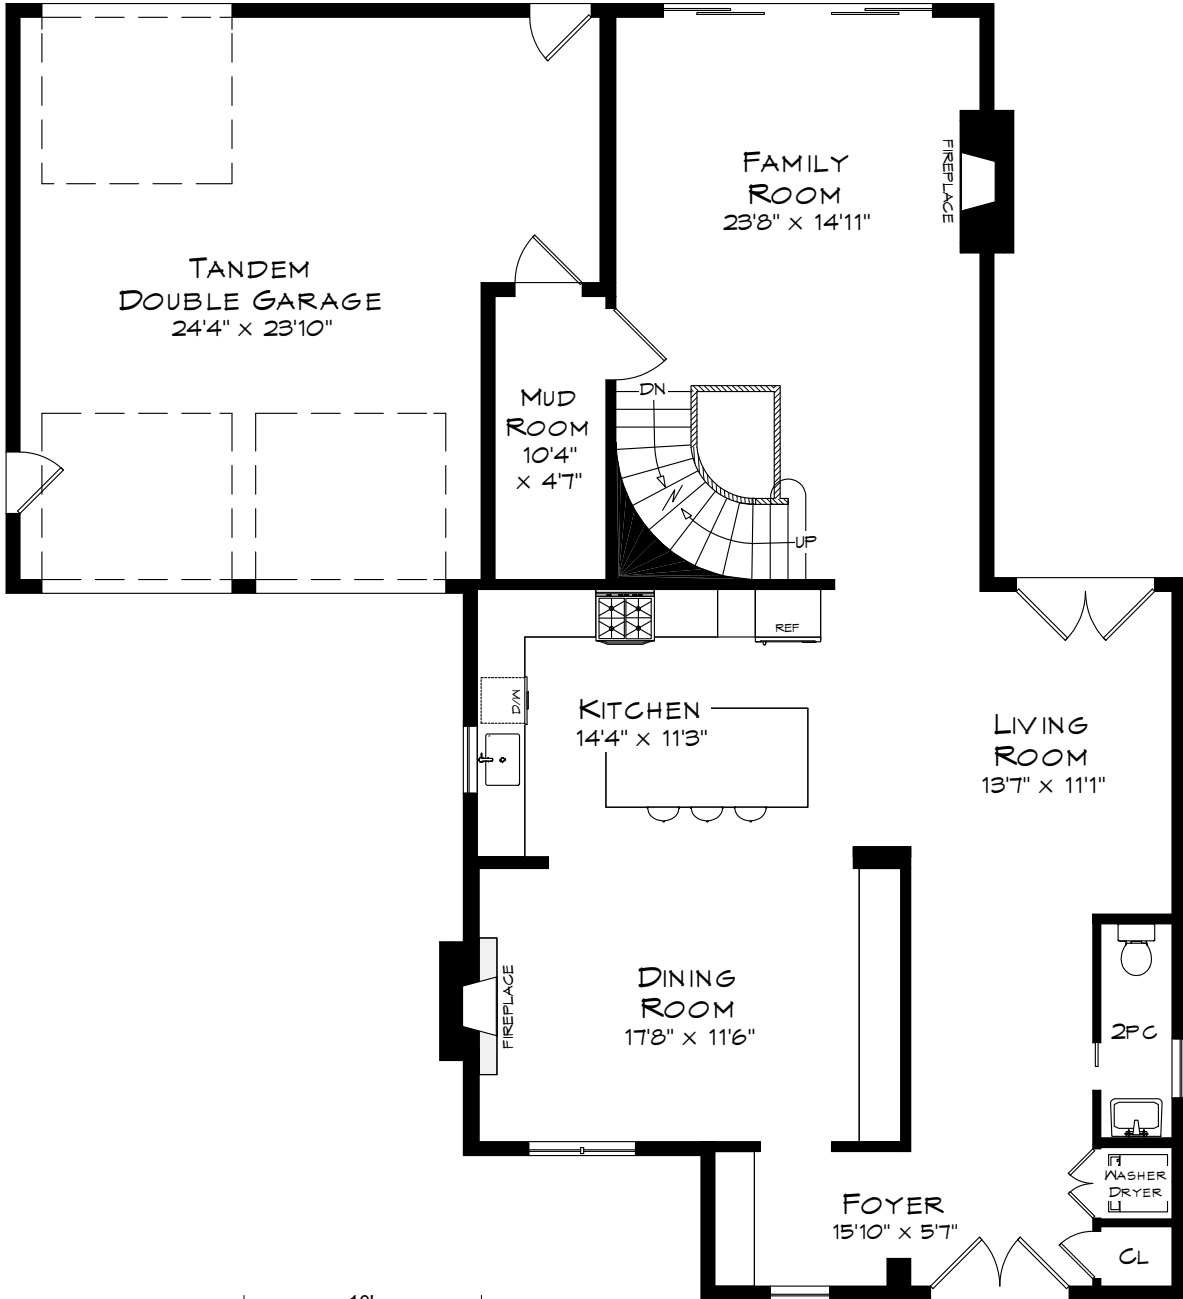

924 MEADOW WOOD ROAD

TOTAL SQUARE FOOTAGE
4,454 SQ.FT.

Measurements may not be 100% accurate
and should be used as a guideline only.
September - 2019

MAIN LEVEL
1,327 SQUARE FEET
+ 570 SF (GARAGE)

924 MEADOW WOOD ROAD

Measurements may not be 100% accurate and should be used as a guideline only. September - 2019

UPPER LEVEL
1,855 SQUARE FEET

924 MEADOW WOOD ROAD

Measurements may not be 100% accurate
and should be used as a guideline only.
September - 2019

LOWER LEVEL
1,272 SQUARE FEET