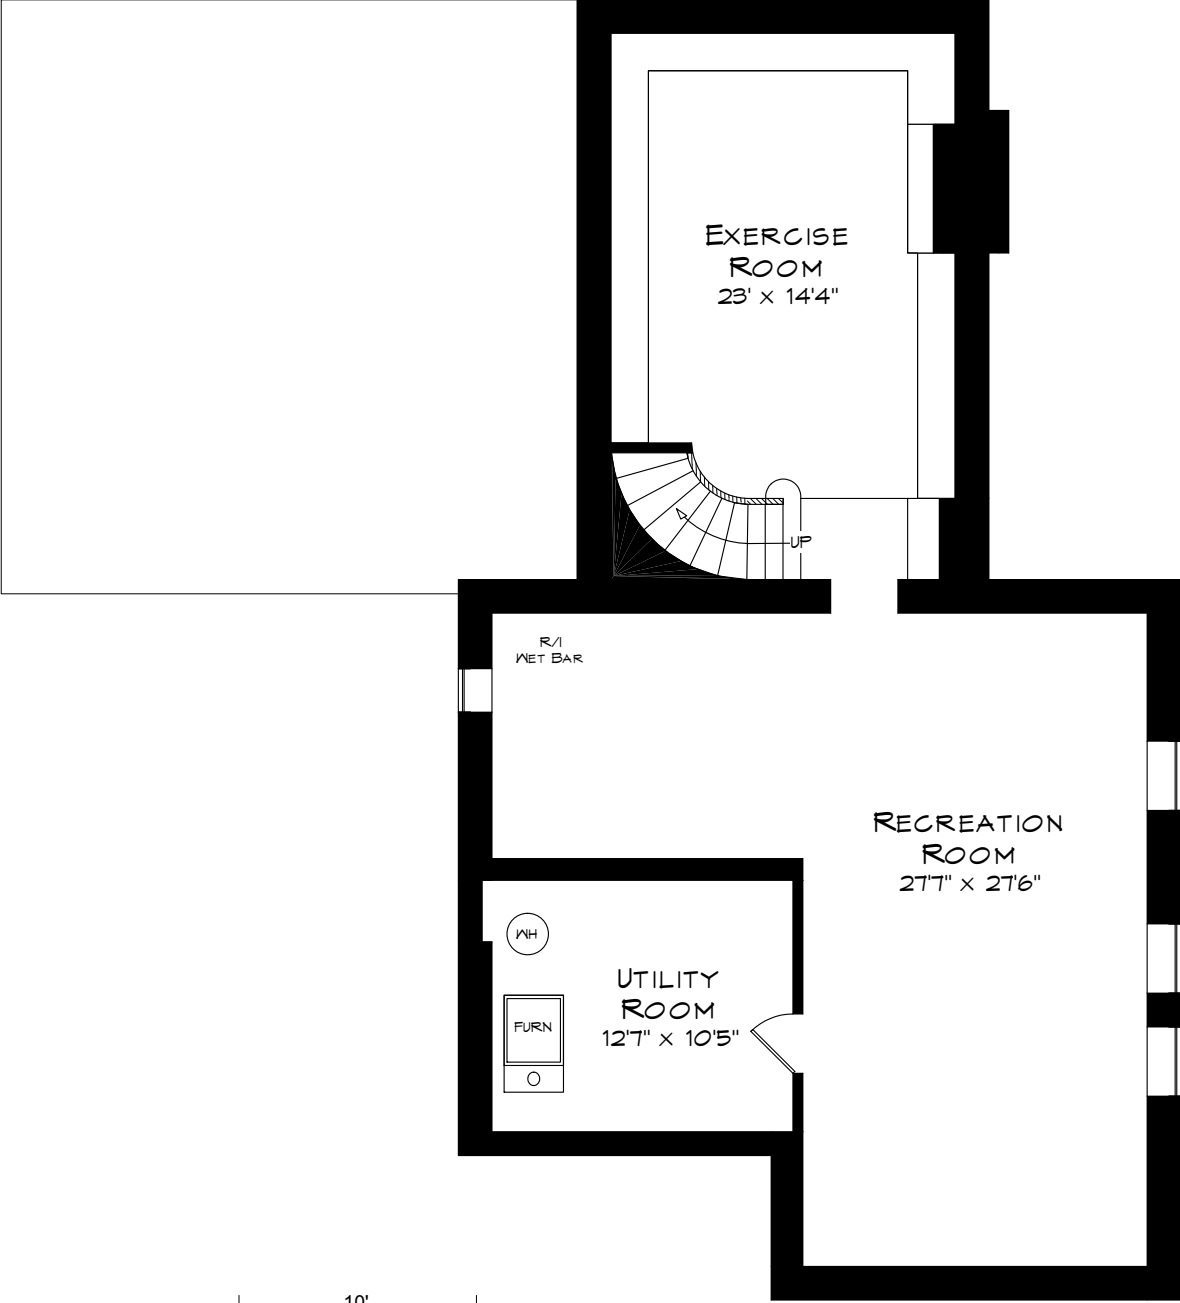

924 MEADOW WOOD ROAD

TOTAL SQUARE FOOTAGE
4,454 SQ.FT.

Measurements may not be 100% accurate
and should be used as a guideline only.
September - 2019

MAIN LEVEL
1,327 SQUARE FEET
+ 570 SF (GARAGE)

924 MEADOW WOOD ROAD

Measurements may not be 100% accurate and should be used as a guideline only. September - 2019

UPPER LEVEL
1,855 SQUARE FEET

924 MEADOW WOOD ROAD

Measurements may not be 100% accurate
and should be used as a guideline only.
September - 2019

LOWER LEVEL
1,272 SQUARE FEET