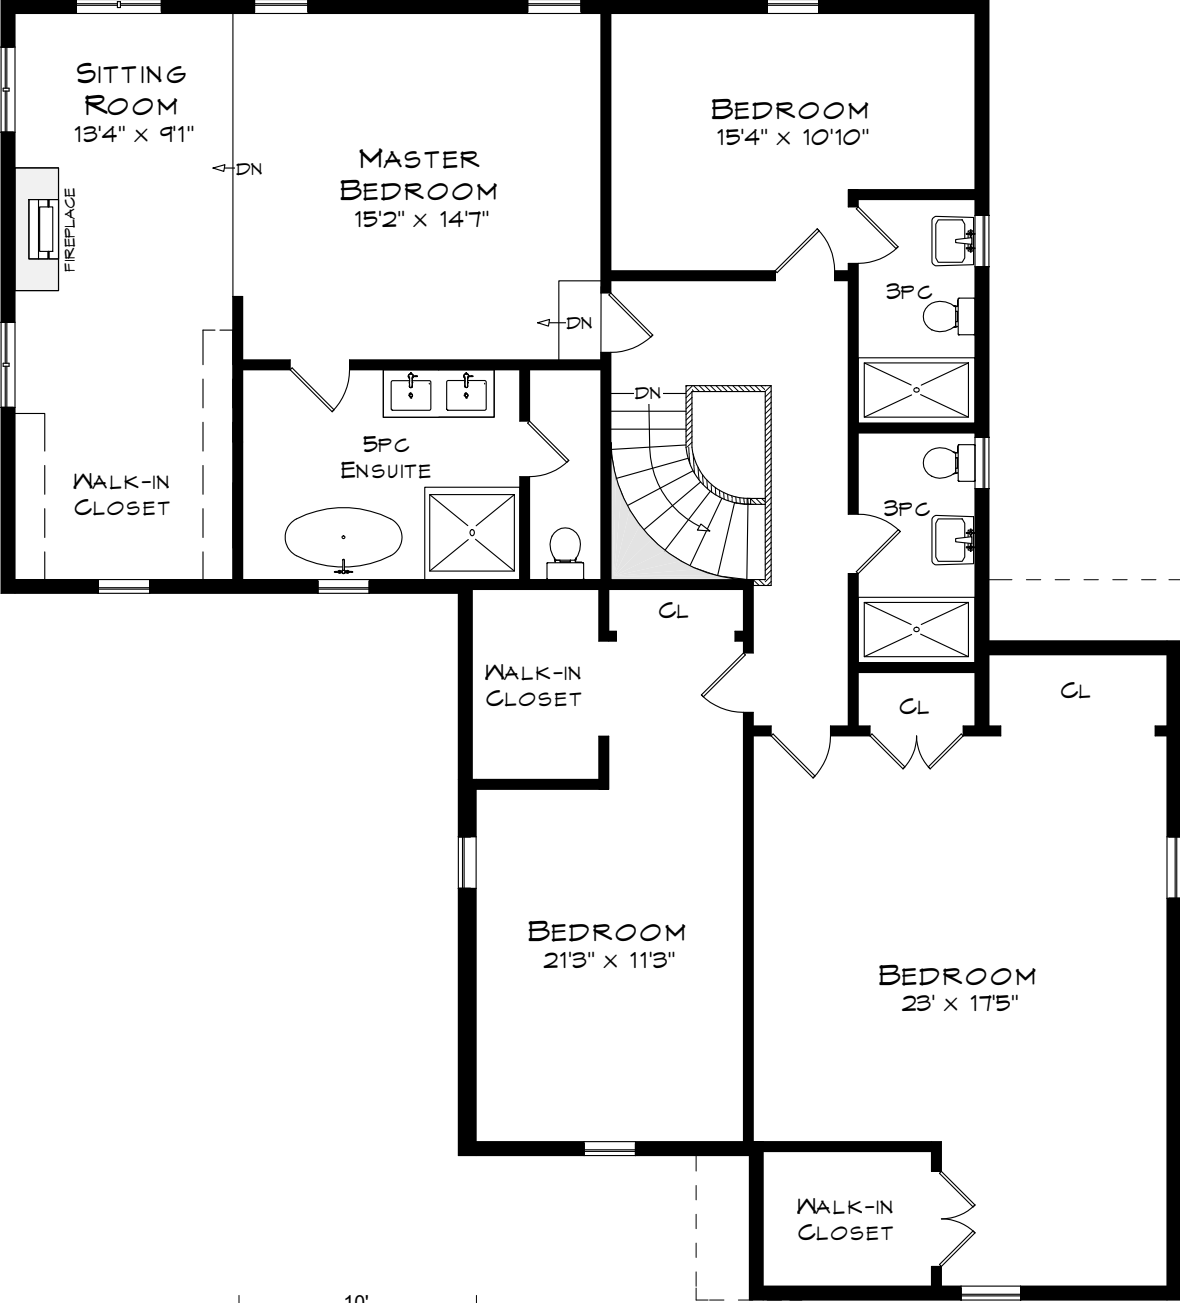

924 MEADOW WOOD ROAD

TOTAL SQUARE FOOTAGE
4,454 SQ.FT.

Measurements may not be 100% accurate
and should be used as a guideline only.
September - 2019

MAIN LEVEL
1,327 SQUARE FEET
+ 570 SF (GARAGE)

924 MEADOW WOOD ROAD

Measurements may not be 100% accurate and should be used as a guideline only. September - 2019

UPPER LEVEL
1,855 SQUARE FEET

924 MEADOW WOOD ROAD

Measurements may not be 100% accurate
and should be used as a guideline only.
September - 2019

LOWER LEVEL
1,272 SQUARE FEET