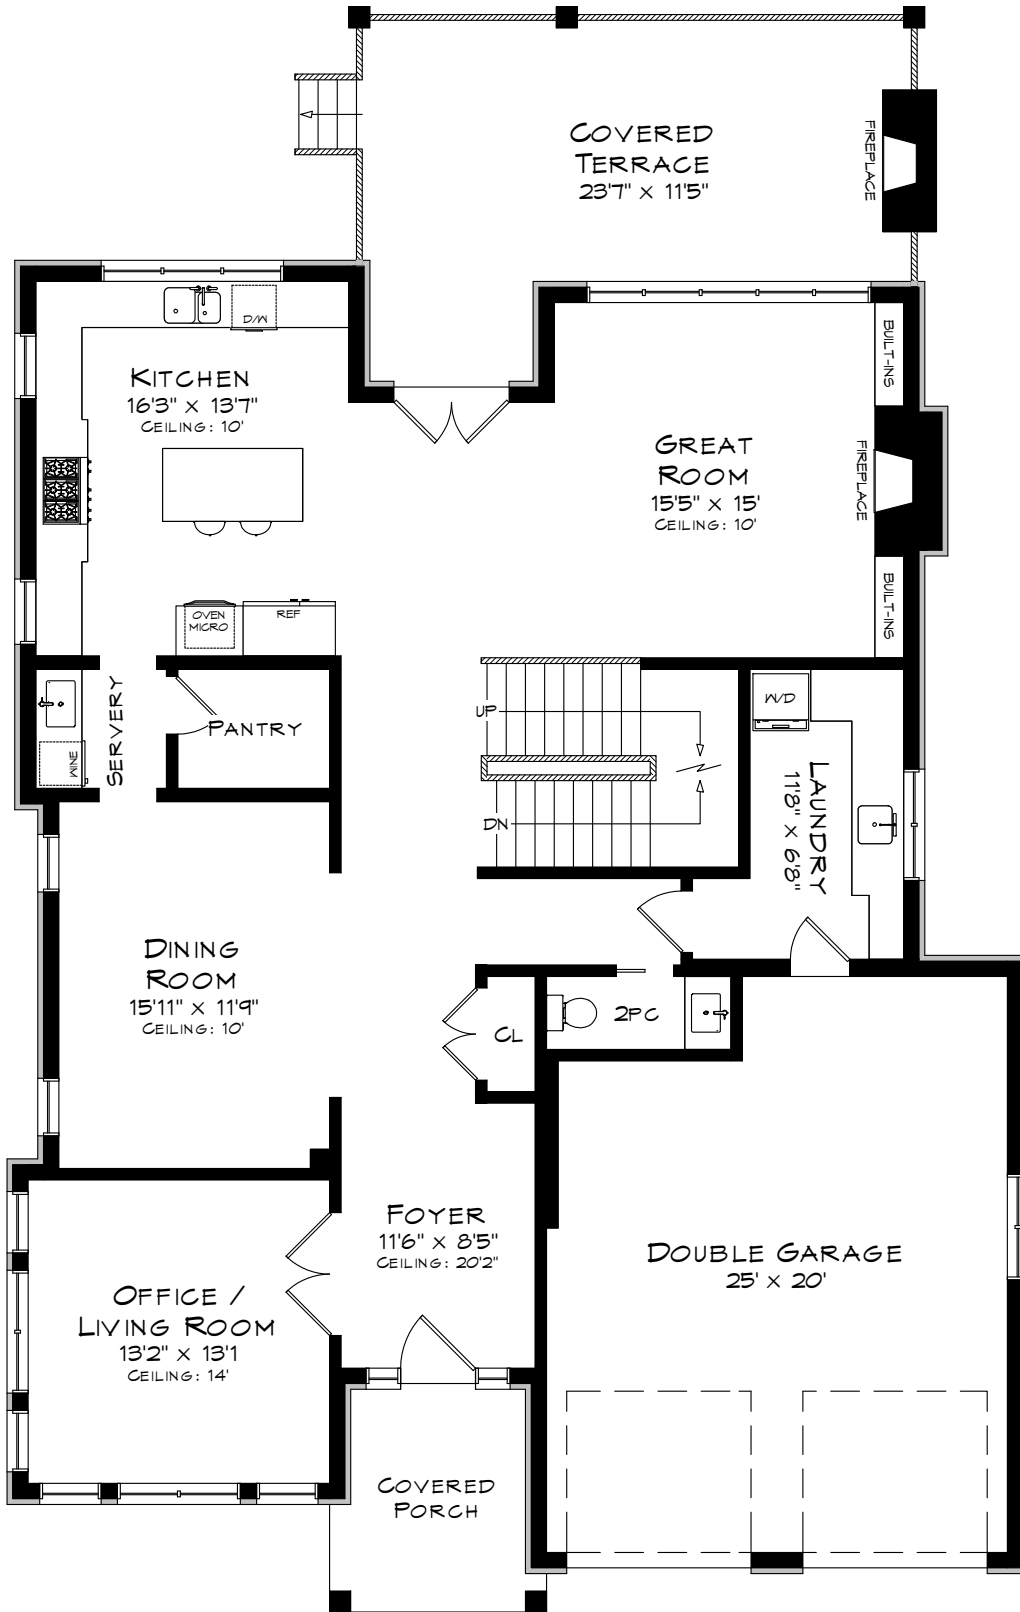

# 188 SOUTHVIEW ROAD

TOTAL SQUARE FOOTAGE  
4,959 SQ.FT.

**MAIN LEVEL**  
1,686 SQUARE FEET  
+ 525 SF (GARAGE)

Measurements may not be 100% accurate  
and should be used as a guideline only.  
September - 2019

# 188 SOUTHVIEV ROAD

UPPER LEVEL  
1,492 SQUARE FEET  
+ 120 SF (OPEN TO BELOW)

Measurements may not be 100% accurate  
and should be used as a guideline only.  
September - 2019

# 188 SOUTHVIEW ROAD

LOWER LEVEL  
1,781 SQUARE FEET

Measurements may not be 100% accurate  
and should be used as a guideline only.  
September - 2019