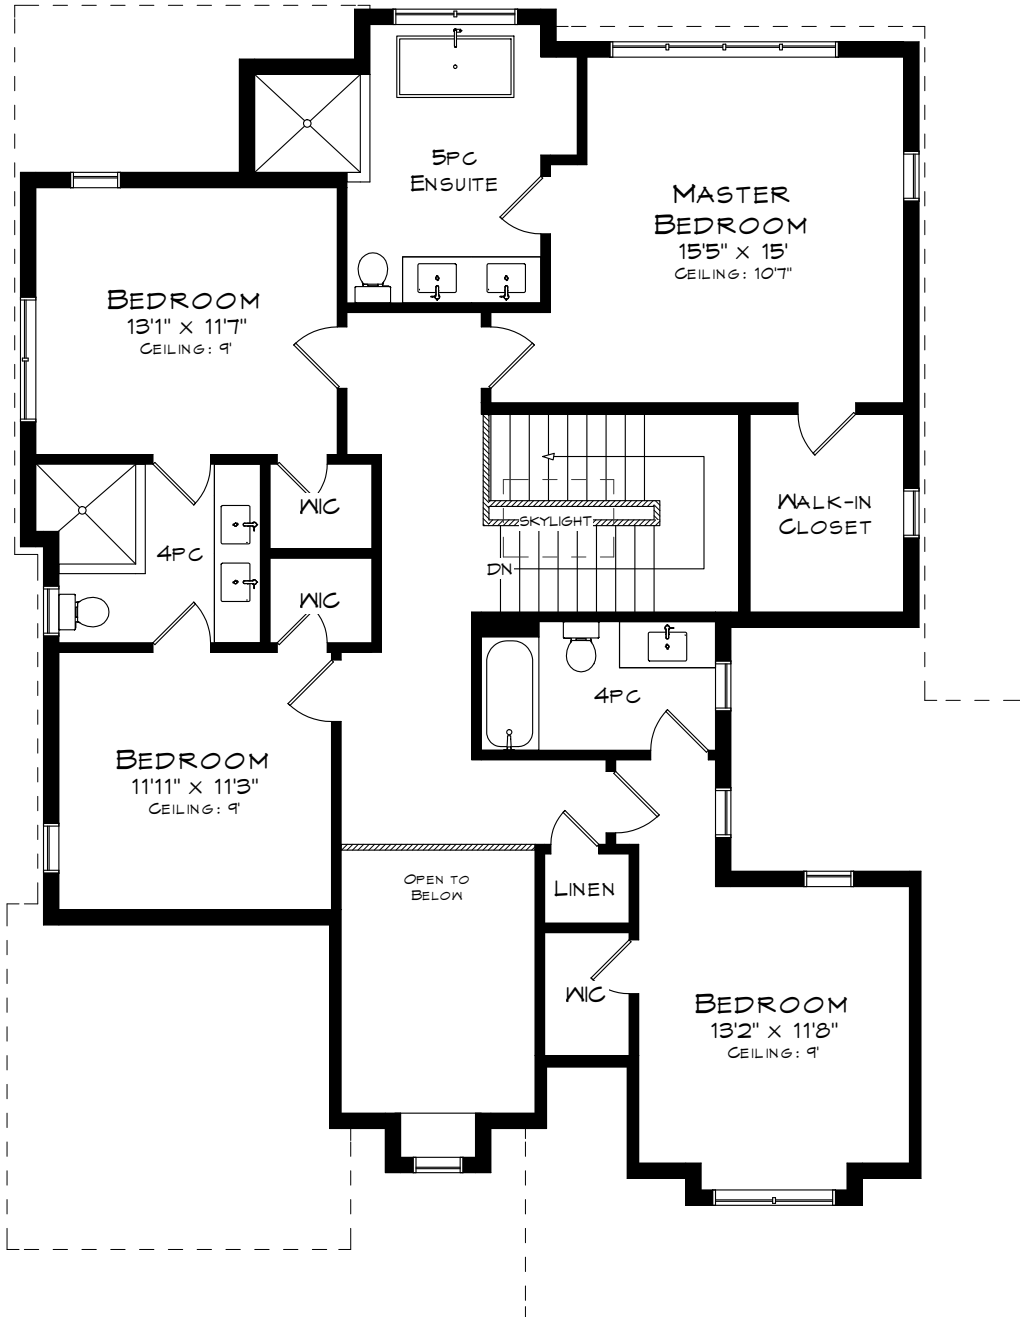

# 188 SOUTHVIEW ROAD

TOTAL SQUARE FOOTAGE  
4,959 SQ.FT.

**MAIN LEVEL**  
1,686 SQUARE FEET  
+ 525 SF (GARAGE)

Measurements may not be 100% accurate  
and should be used as a guideline only.  
September - 2019

# 188 SOUTHVIEV ROAD

UPPER LEVEL  
1,492 SQUARE FEET  
+ 120 SF (OPEN TO BELOW)

Measurements may not be 100% accurate  
and should be used as a guideline only.  
September - 2019

# 188 SOUTHVIEW ROAD

LOWER LEVEL  
1,781 SQUARE FEET

Measurements may not be 100% accurate  
and should be used as a guideline only.  
September - 2019