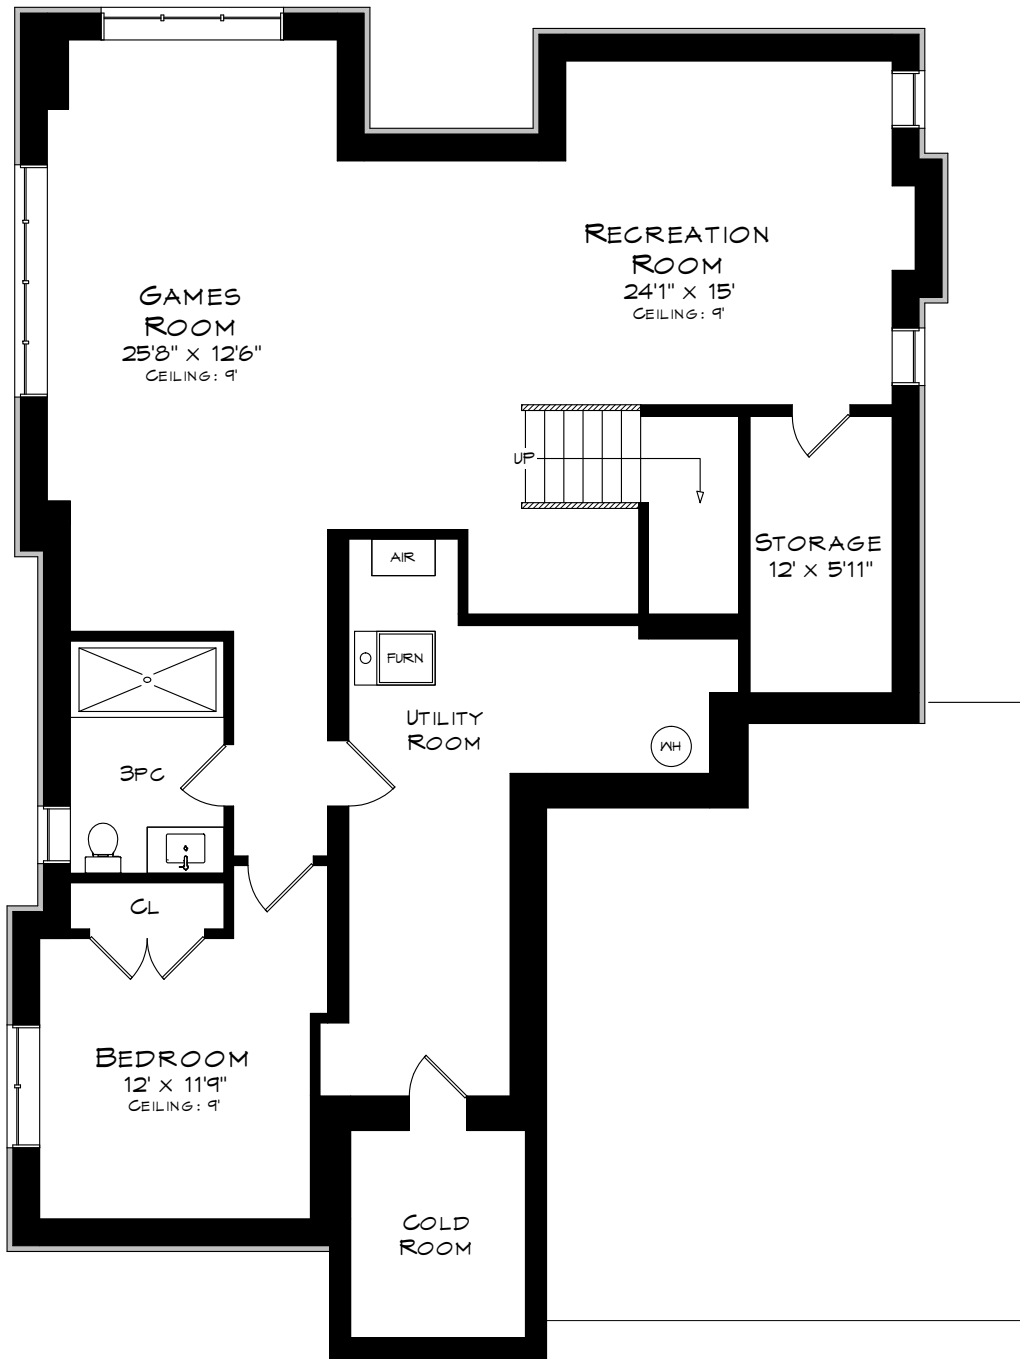

# 188 SOUTHVIEW ROAD

TOTAL SQUARE FOOTAGE  
4,959 SQ.FT.

**MAIN LEVEL**  
1,686 SQUARE FEET  
+ 525 SF (GARAGE)

Measurements may not be 100% accurate  
and should be used as a guideline only.  
September - 2019

# 188 SOUTHVIEV ROAD

UPPER LEVEL  
1,492 SQUARE FEET  
+ 120 SF (OPEN TO BELOW)

Measurements may not be 100% accurate  
and should be used as a guideline only.  
September - 2019

# 188 SOUTHVIEW ROAD

LOWER LEVEL  
1,781 SQUARE FEET

Measurements may not be 100% accurate  
and should be used as a guideline only.  
September - 2019