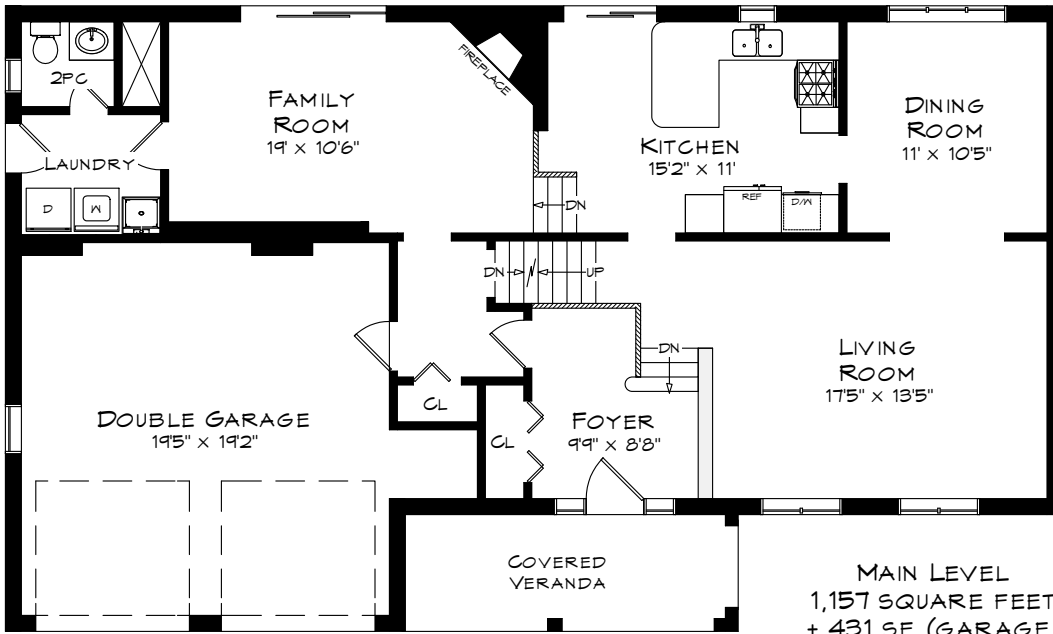

2035 KAWARTHA CRESCENT

TOTAL SQUARE FOOTAGE
2,615 SQ.FT.