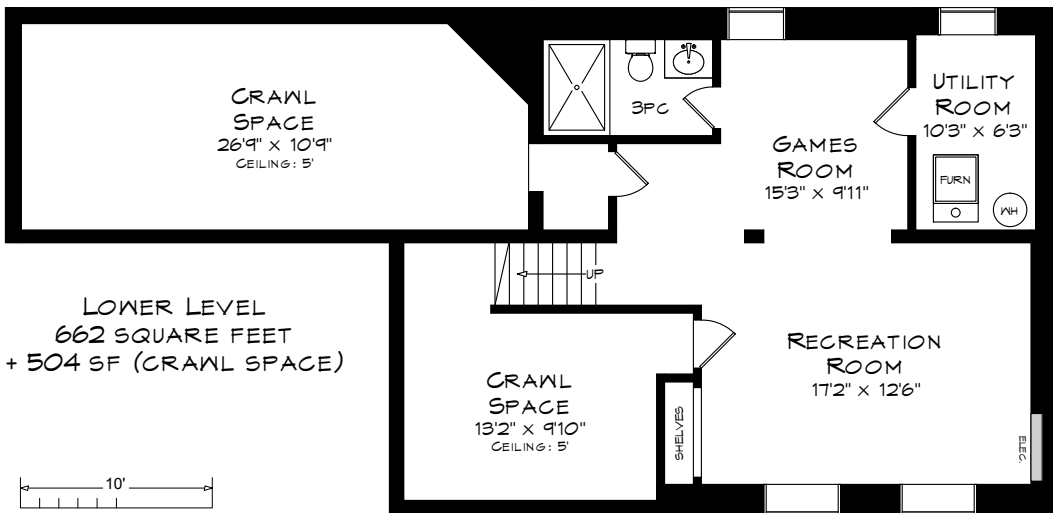

2035 KAWARTHA CRESCENT

TOTAL SQUARE FOOTAGE
2,615 SQ.FT.