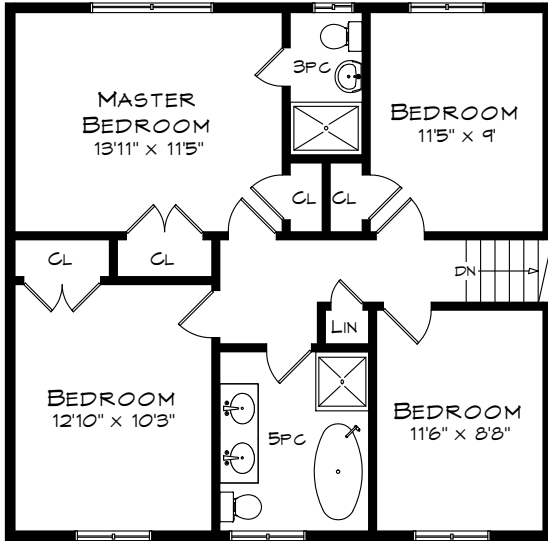

2035 KAWARTHA CRESCENT

TOTAL SQUARE FOOTAGE
2,615 SQ.FT.