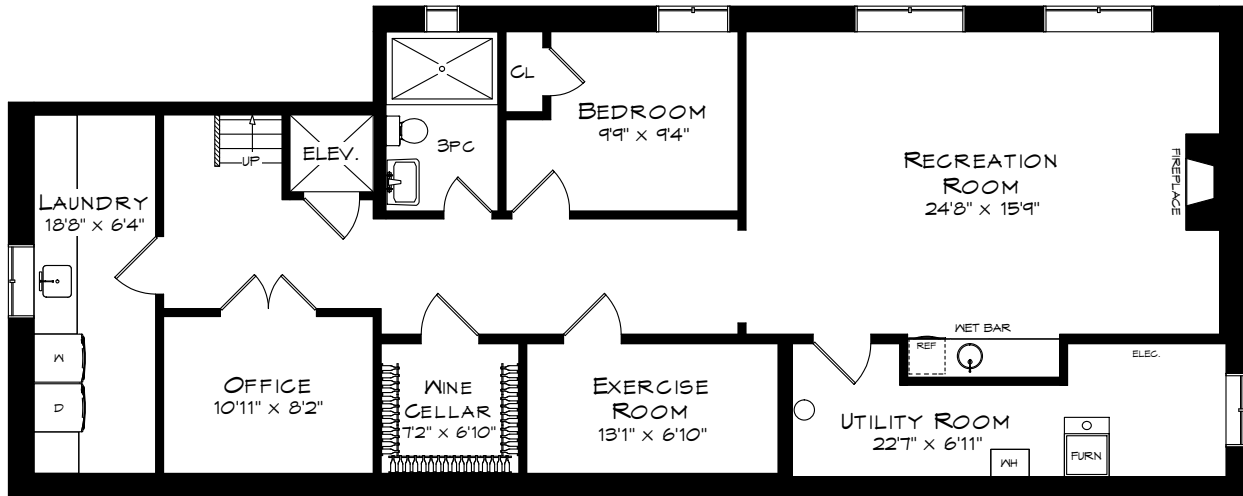

115 DAWN AVENUE

LOWER LEVEL
1,552 SQUARE FEET