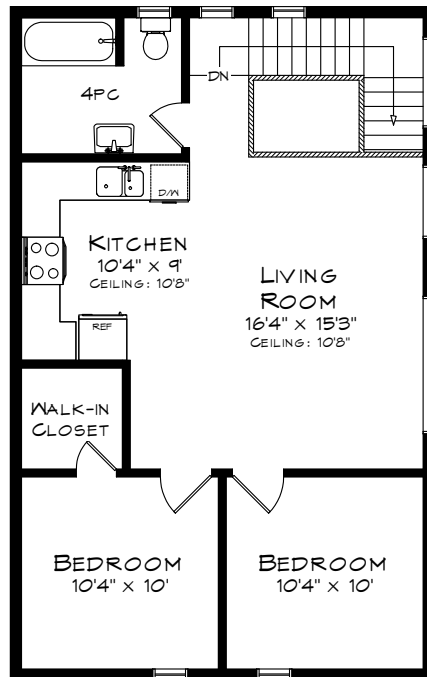

APARTMENT:
GROUND LEVEL
263 SQUARE FEET
UPPER LEVEL
772 SQUARE FEET

115 DAWN AVENUE

TOTAL SQUARE FOOTAGE
3,553 SQ.FT.

MAIN LEVEL
2,001 SQUARE FEET
+ 499 SF (GARAGE)