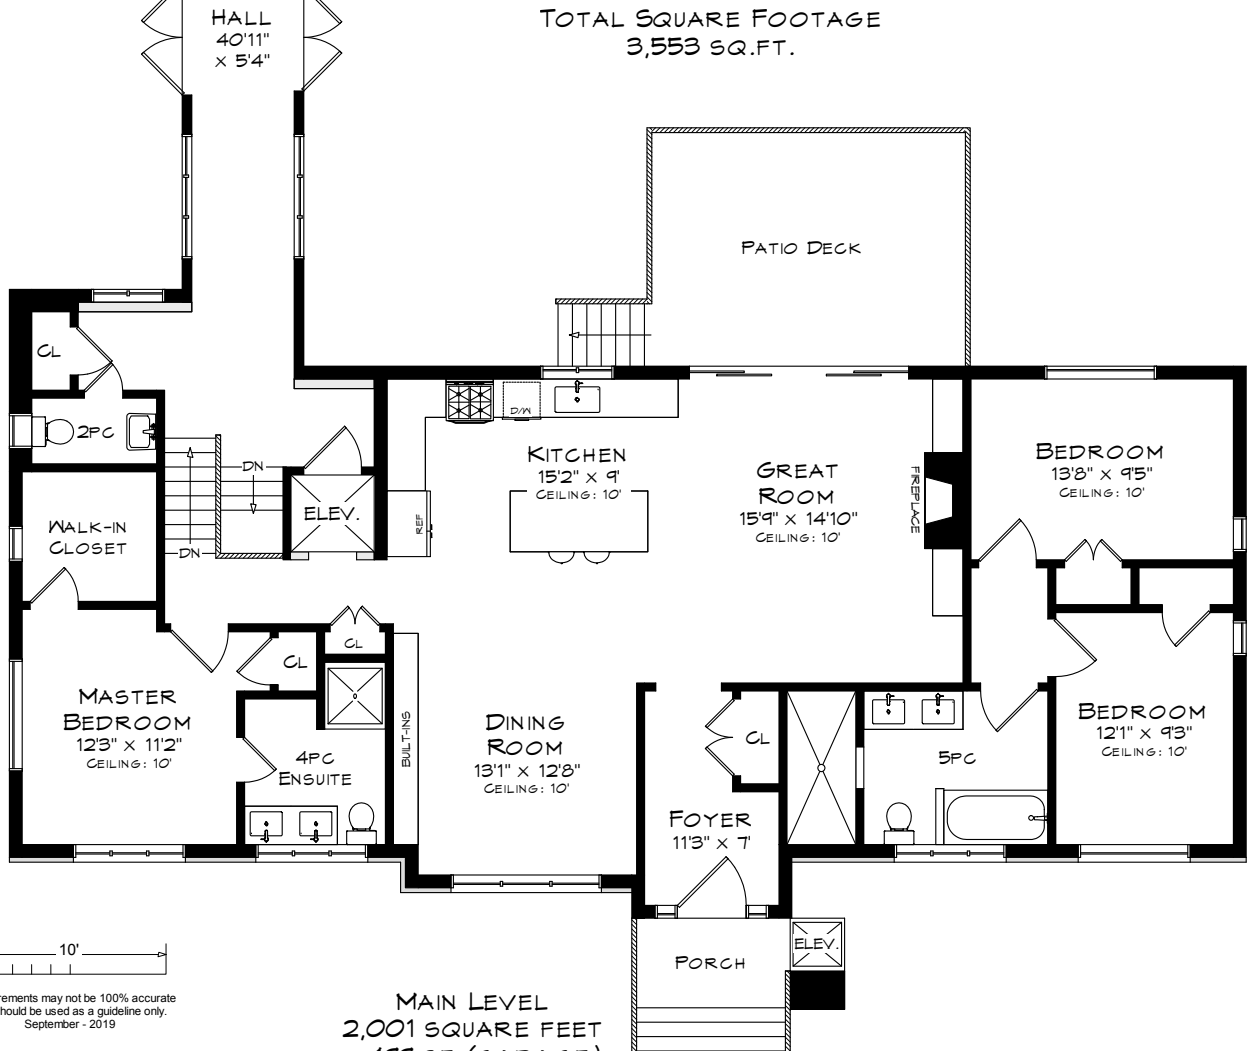

115 DAWN AVENUE

TOTAL SQUARE FOOTAGE
3,553 SQ.FT.

MAIN LEVEL
2,001 SQUARE FEET
+ 499 SF (GARAGE)