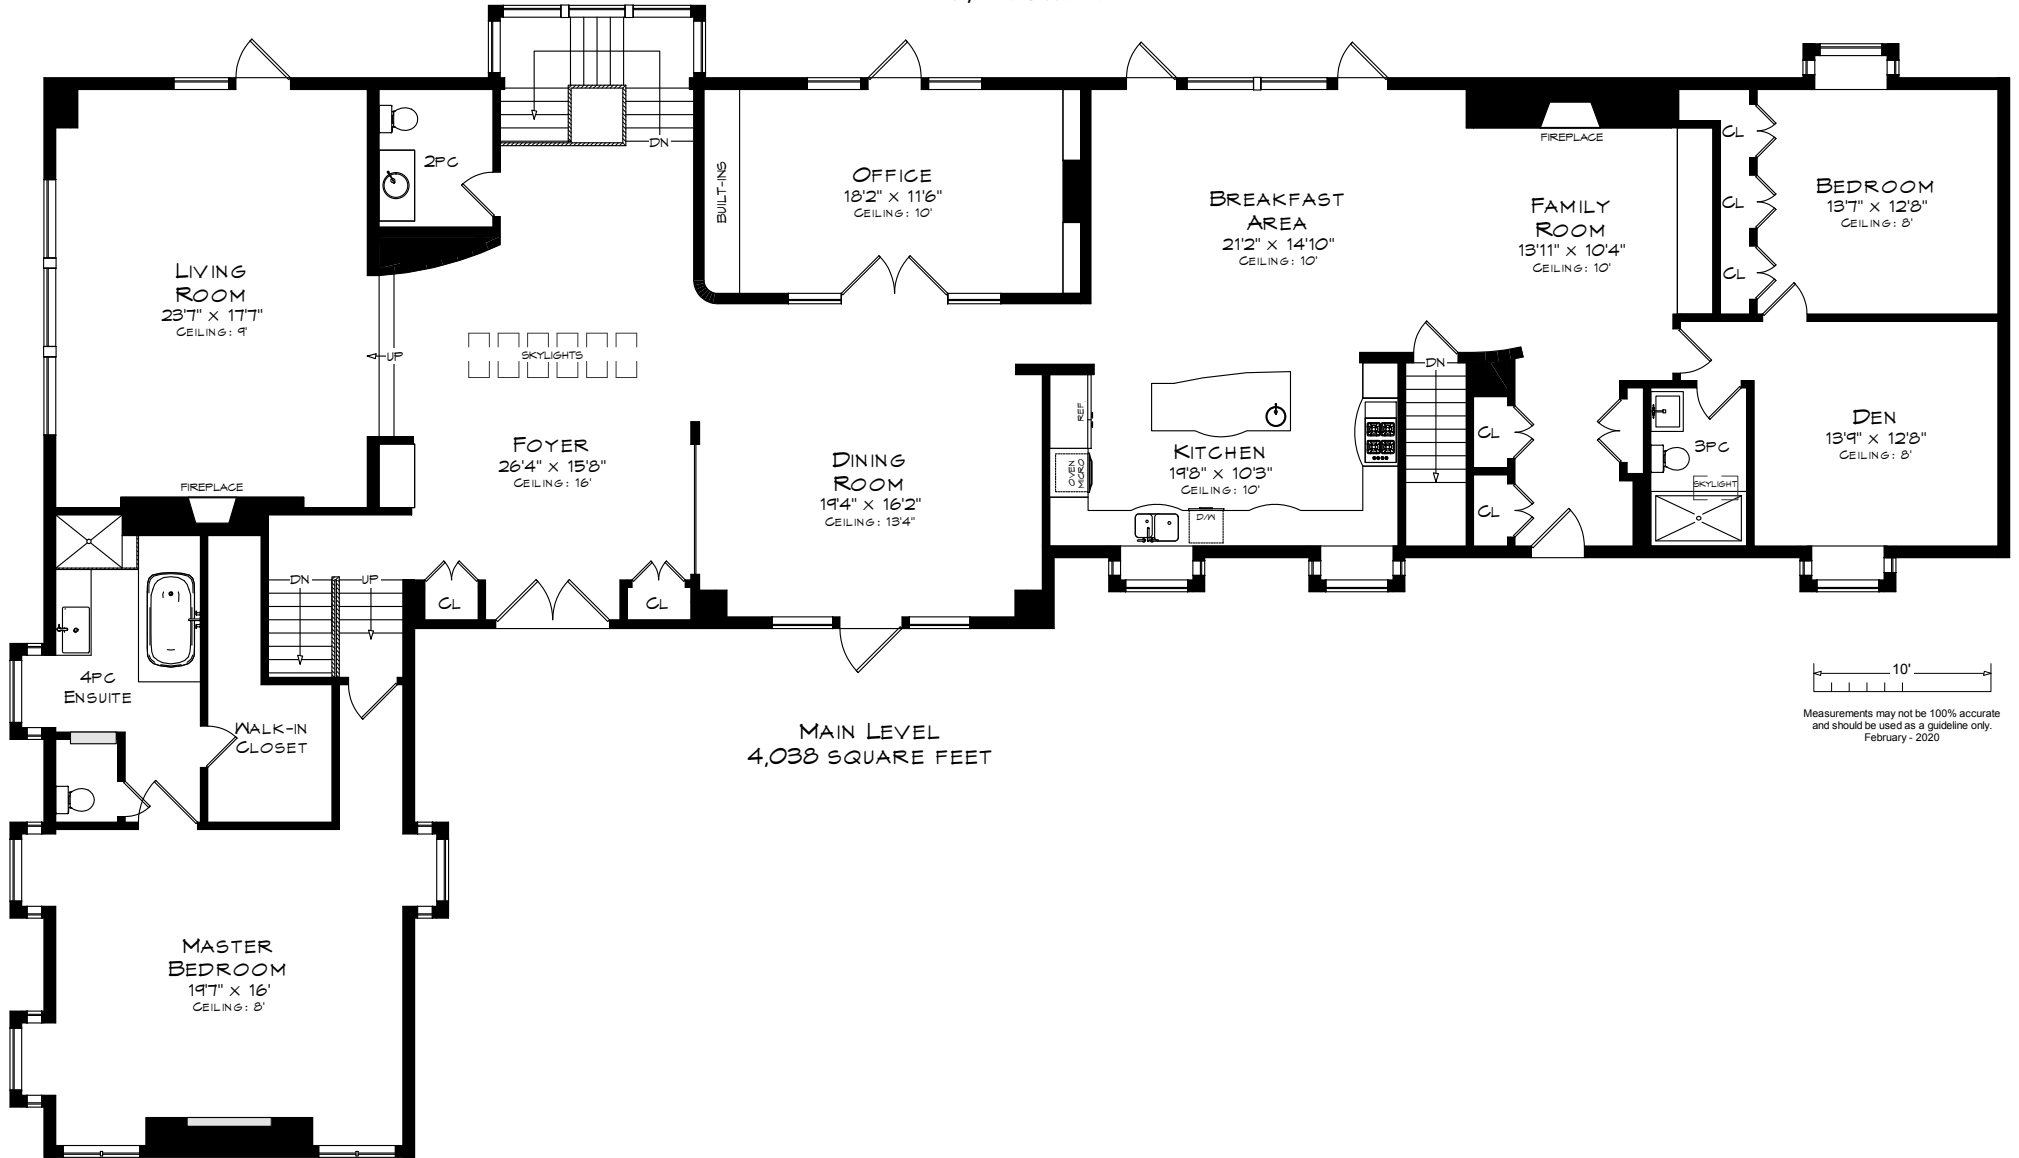

900 MISSISSAUGA HEIGHTS DRIVE

TOTAL SQUARE FOOTAGE
8,274 SQ.FT.

900 MISSISSAUGA HEIGHTS DRIVE