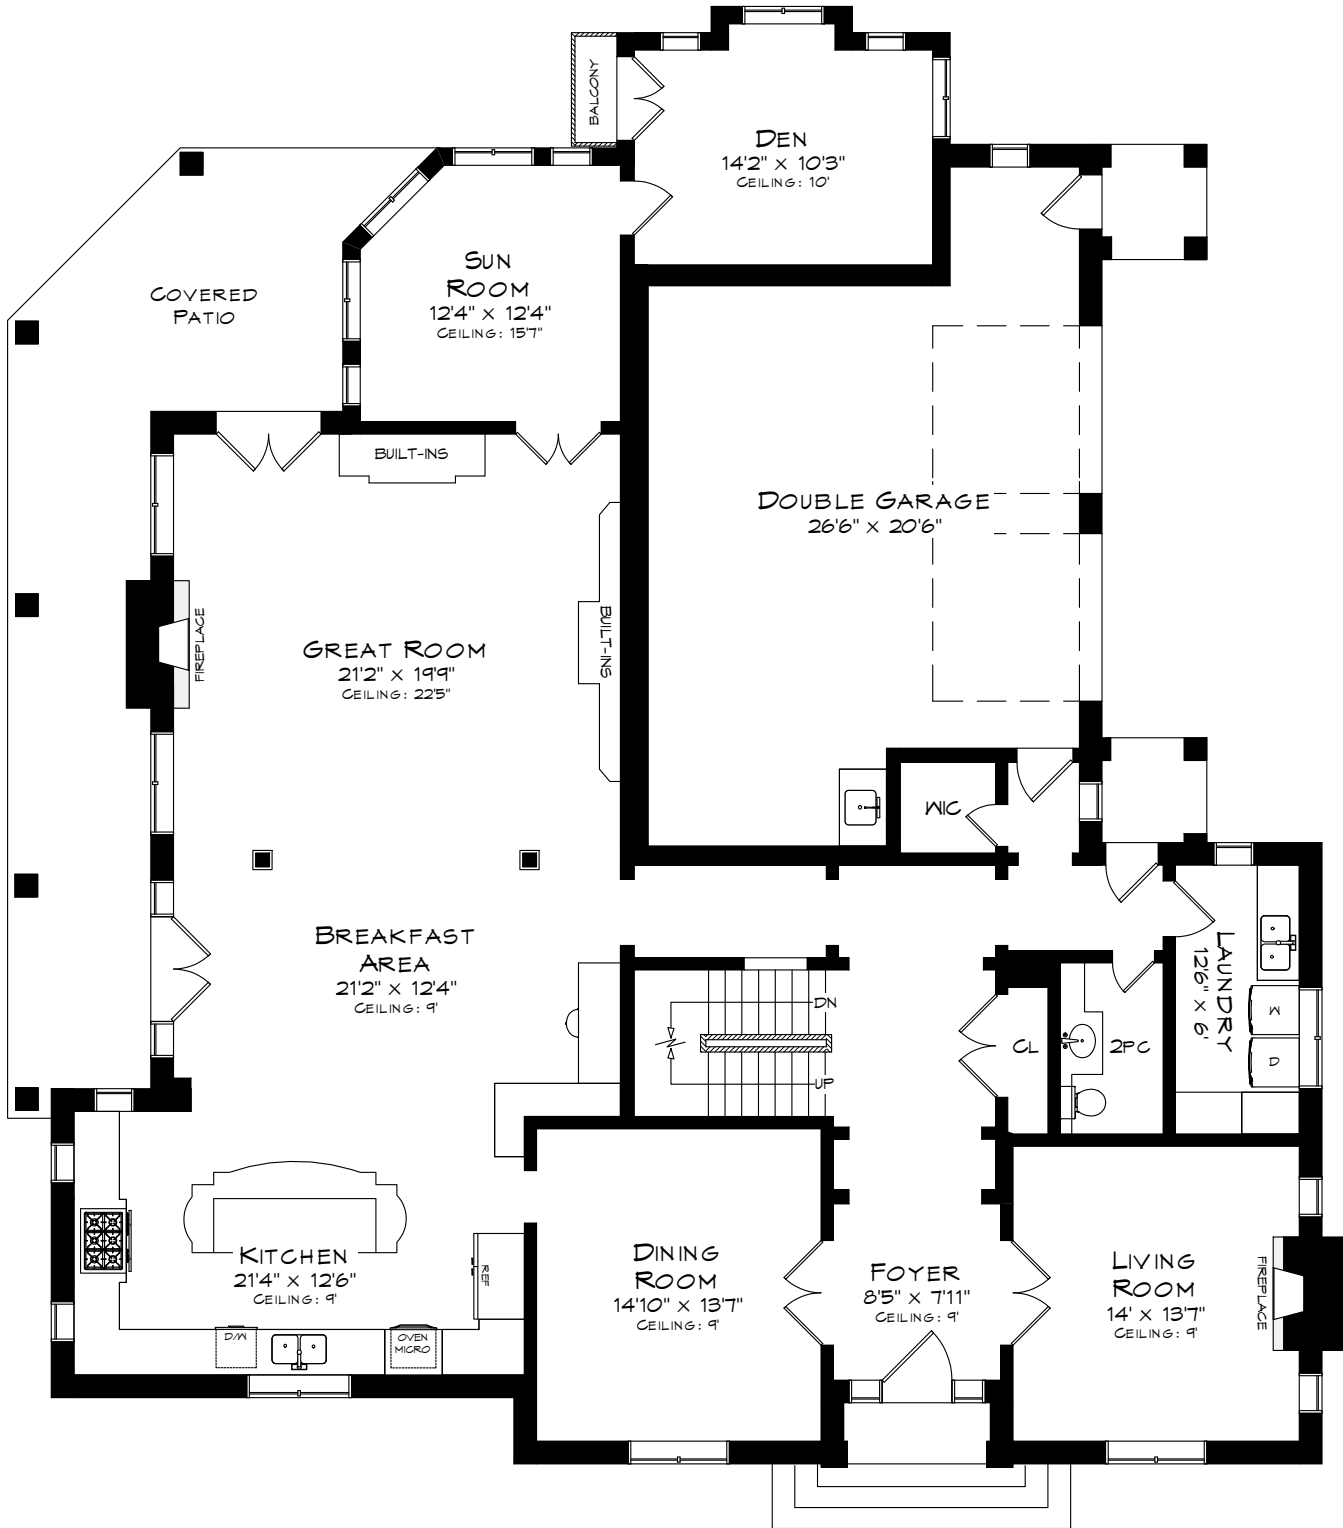

118 LISONALLY COURT

TOTAL SQUARE FOOTAGE
7,235 SQ.FT.

Measurements may not be 100% accurate
and should be used as a guideline only.
January - 2020

MAIN LEVEL
2,572 SQUARE FEET
+ 581 SF (GARAGE)

118 LISONALLY COURT

Measurements may not be 100% accurate and should be used as a guideline only.
January - 2020

UPPER LEVEL
2,126 SQUARE FEET
+ 457 SF (OPEN TO BELOW)

118 LISONALLY COURT

Measurements may not be 100% accurate and should be used as a guideline only. January - 2020

LOWER LEVEL
2,537 SQUARE FEET