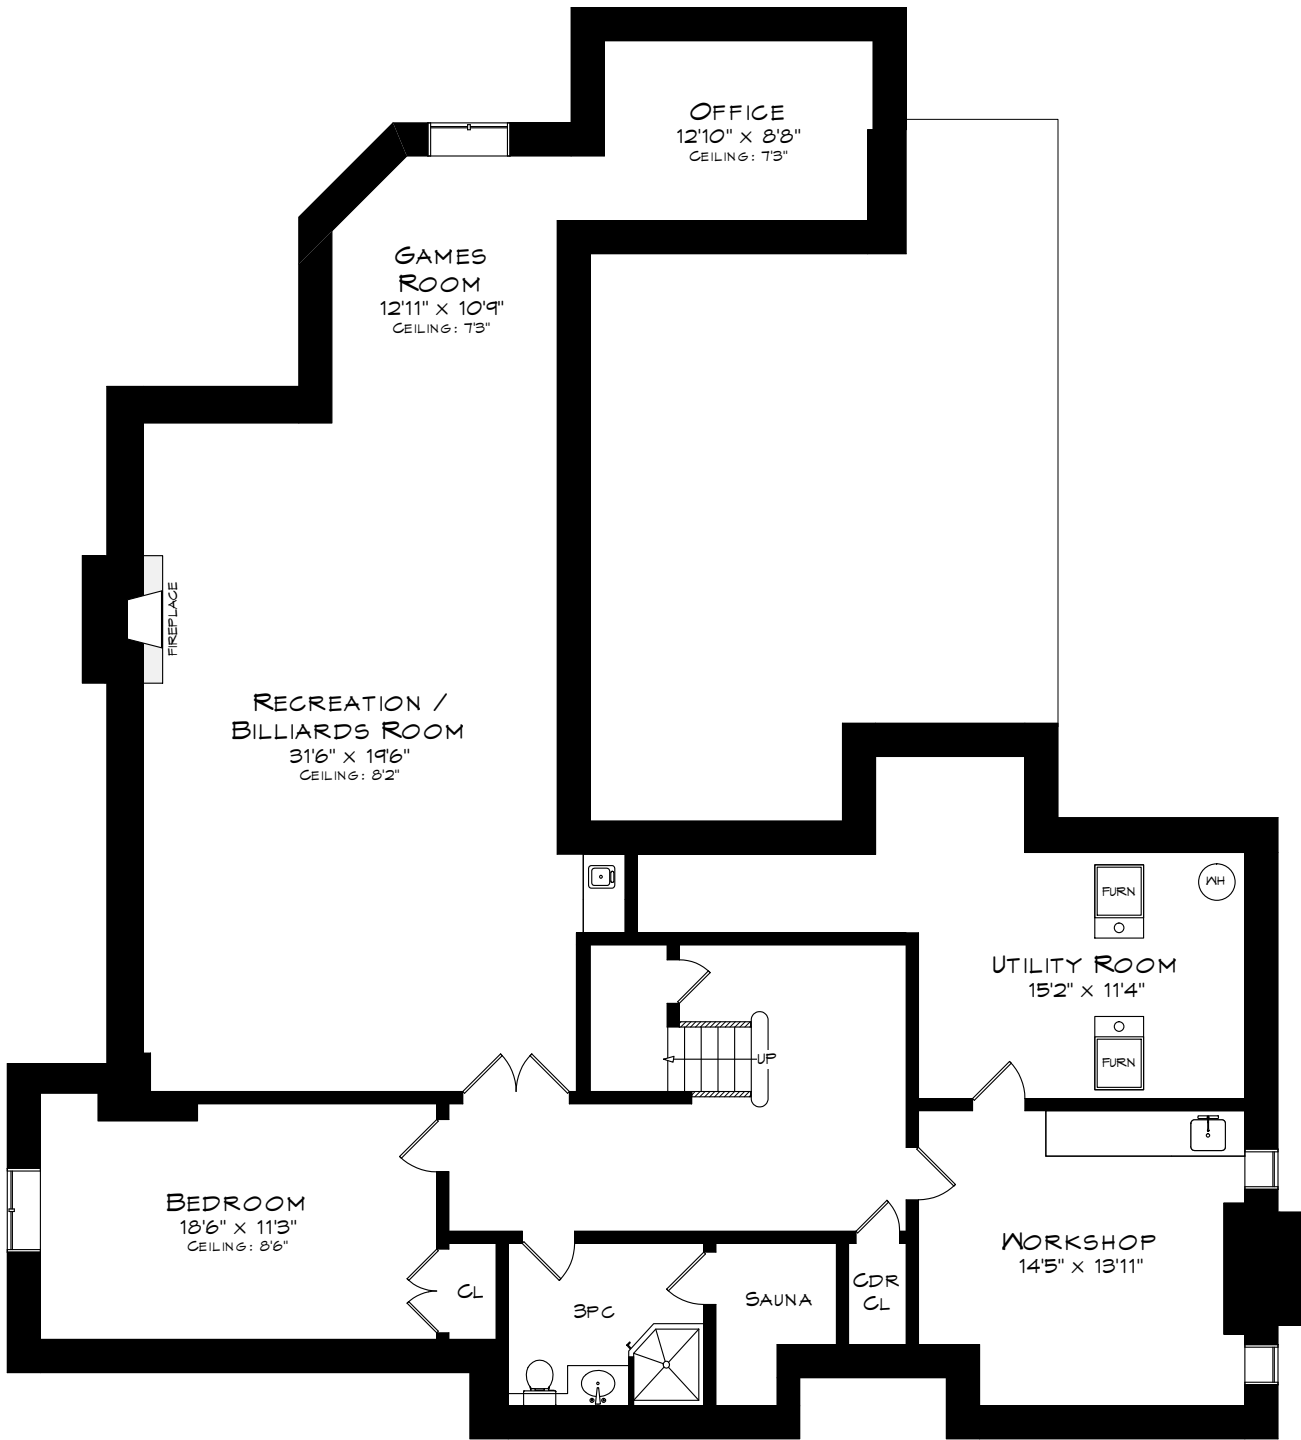

118 LISONALLY COURT

TOTAL SQUARE FOOTAGE
7,235 SQ.FT.

Measurements may not be 100% accurate
and should be used as a guideline only.
January - 2020

MAIN LEVEL
2,572 SQUARE FEET
+ 581 SF (GARAGE)

118 LISONALLY COURT

Measurements may not be 100% accurate and should be used as a guideline only.
January - 2020

UPPER LEVEL
2,126 SQUARE FEET
+ 457 SF (OPEN TO BELOW)

118 LISONALLY COURT

Measurements may not be 100% accurate and should be used as a guideline only. January - 2020

LOWER LEVEL
2,537 SQUARE FEET