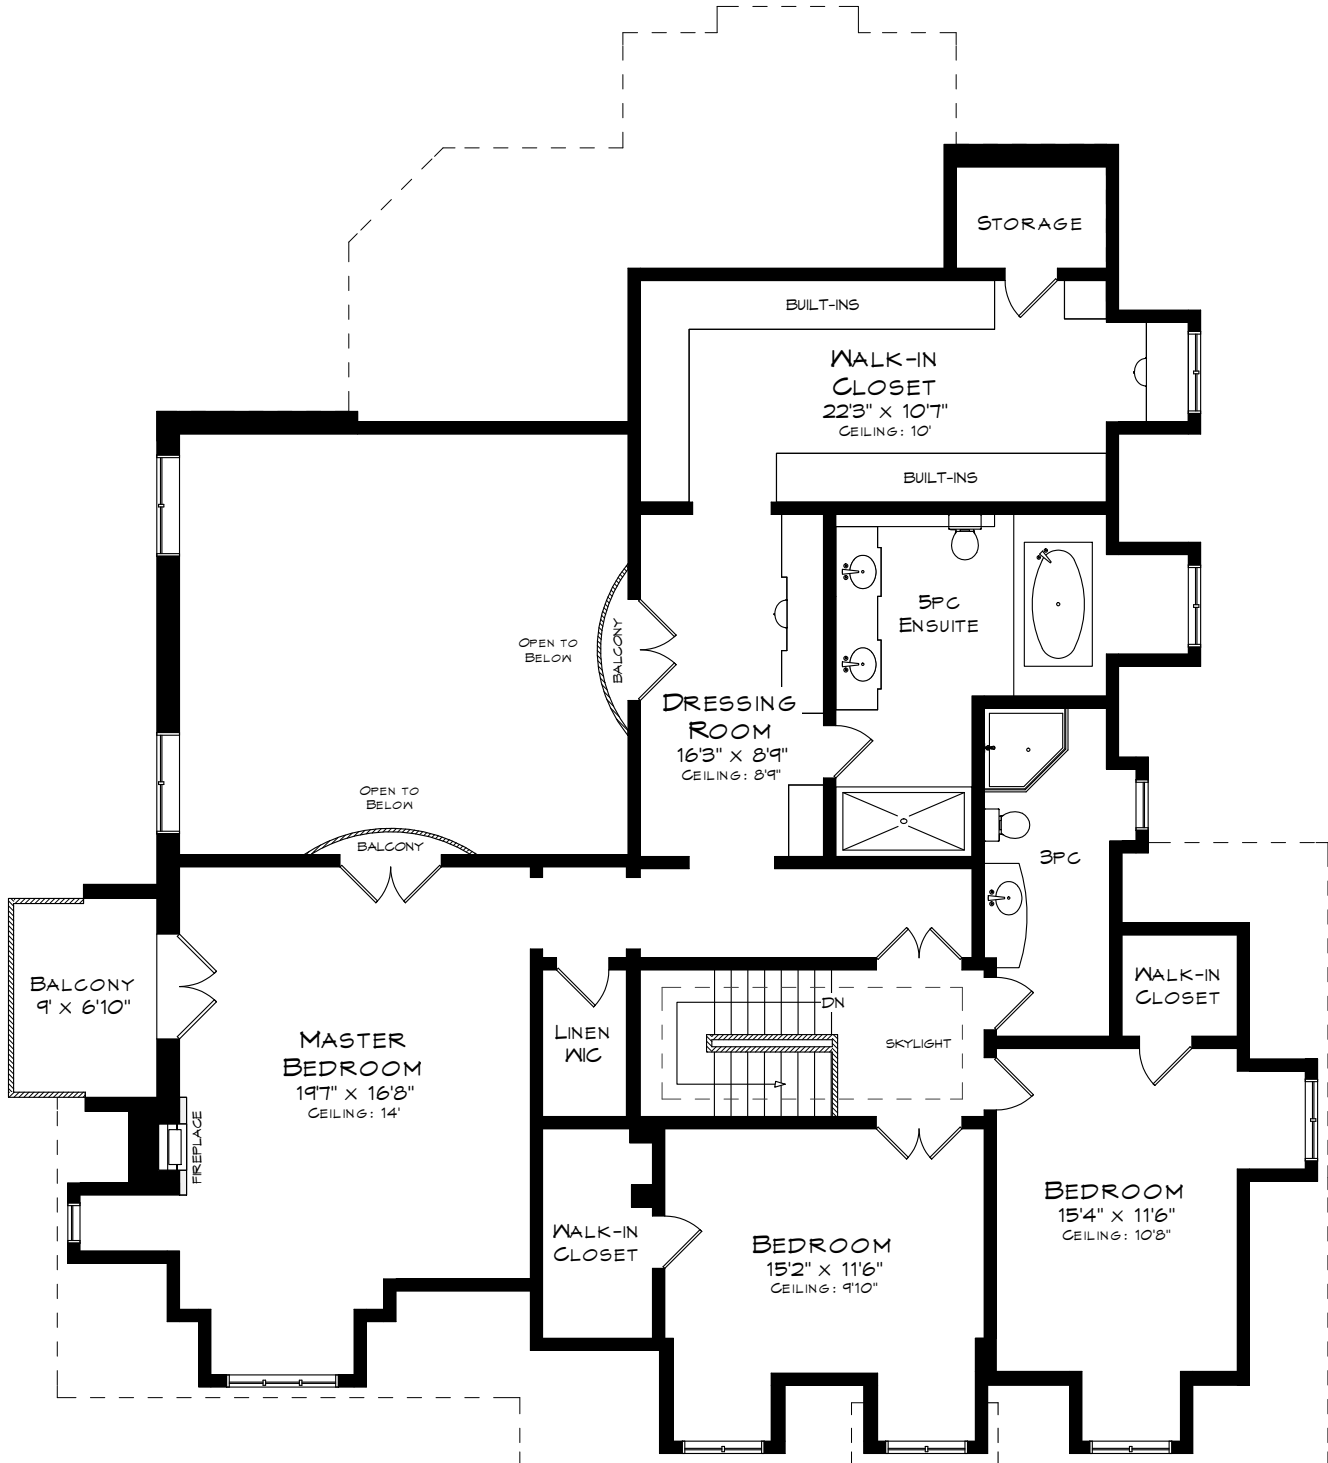

118 LISONALLY COURT

TOTAL SQUARE FOOTAGE
7,235 SQ.FT.

Measurements may not be 100% accurate
and should be used as a guideline only.
January - 2020

MAIN LEVEL
2,572 SQUARE FEET
+ 581 SF (GARAGE)

118 LISONALLY COURT

Measurements may not be 100% accurate and should be used as a guideline only.
January - 2020

UPPER LEVEL
2,126 SQUARE FEET
+ 457 SF (OPEN TO BELOW)

118 LISONALLY COURT

Measurements may not be 100% accurate and should be used as a guideline only. January - 2020

LOWER LEVEL
2,537 SQUARE FEET