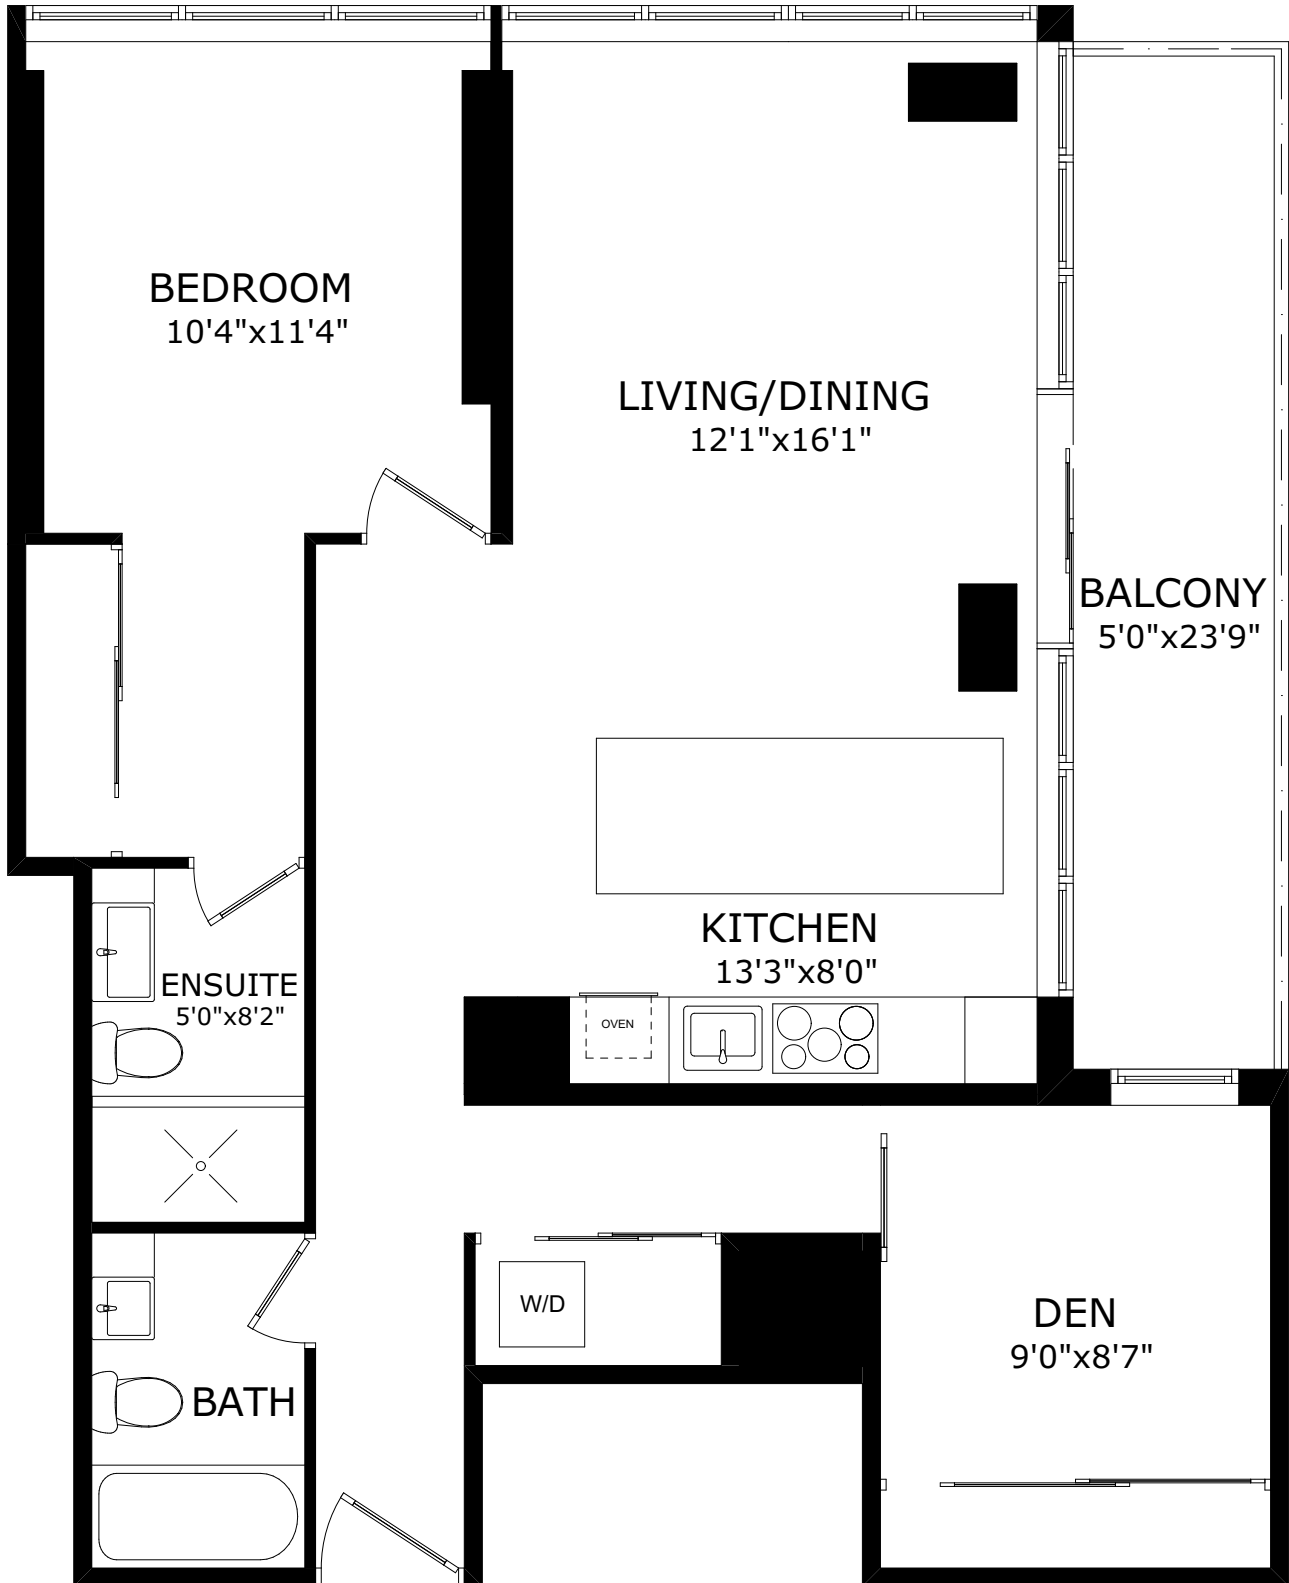

# 88 BLUE JAYS WAY

## SUITE 3008

SIZE AND LAYOUT ARE APPROXIMATE,  
BUYER TO VERIFY SIZES.  
[WWW.HOUSSMAX.CA](http://WWW.HOUSSMAX.CA)